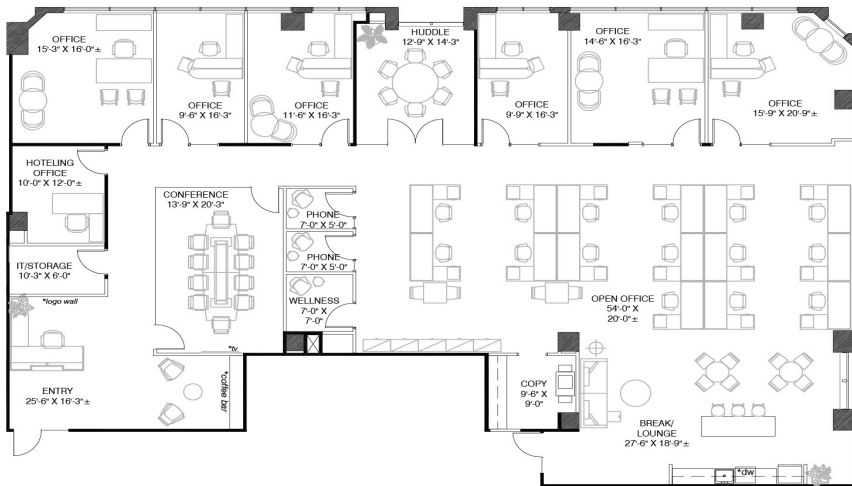

Suite 1250

12th Floor • 5,685 SF

Hypothetical

White Box

Rodney Helm
 Managing Director
 +1 214 783 0605
 rodney.helm@cushwake.com

Zach Bean
 Executive Director
 +1 214 770 2035
 zach.bean@cushwake.com

Mary Frances Burnette
 Senior Associate
 +1 817 682 7330
 maryfrances.burnette@cushwake.com