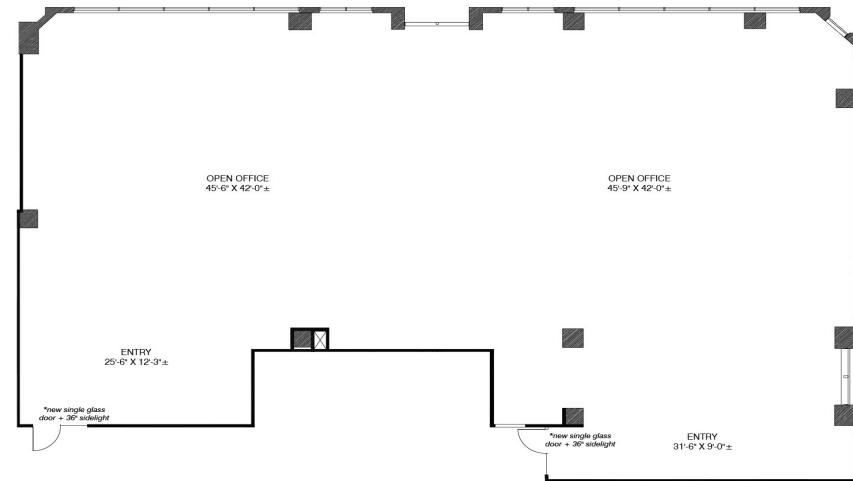

Suite 1250

12th Floor • 5,685 SF

Hypothetical

White Box

Rodney Helm
 Managing Director
 +1 214 783 0605
 rodney.helm@cushwake.com

Zach Bean
 Executive Director
 +1 214 770 2035
 zach.bean@cushwake.com

Mary Frances Burnette
 Senior Associate
 +1 817 682 7330
 maryfrances.burnette@cushwake.com