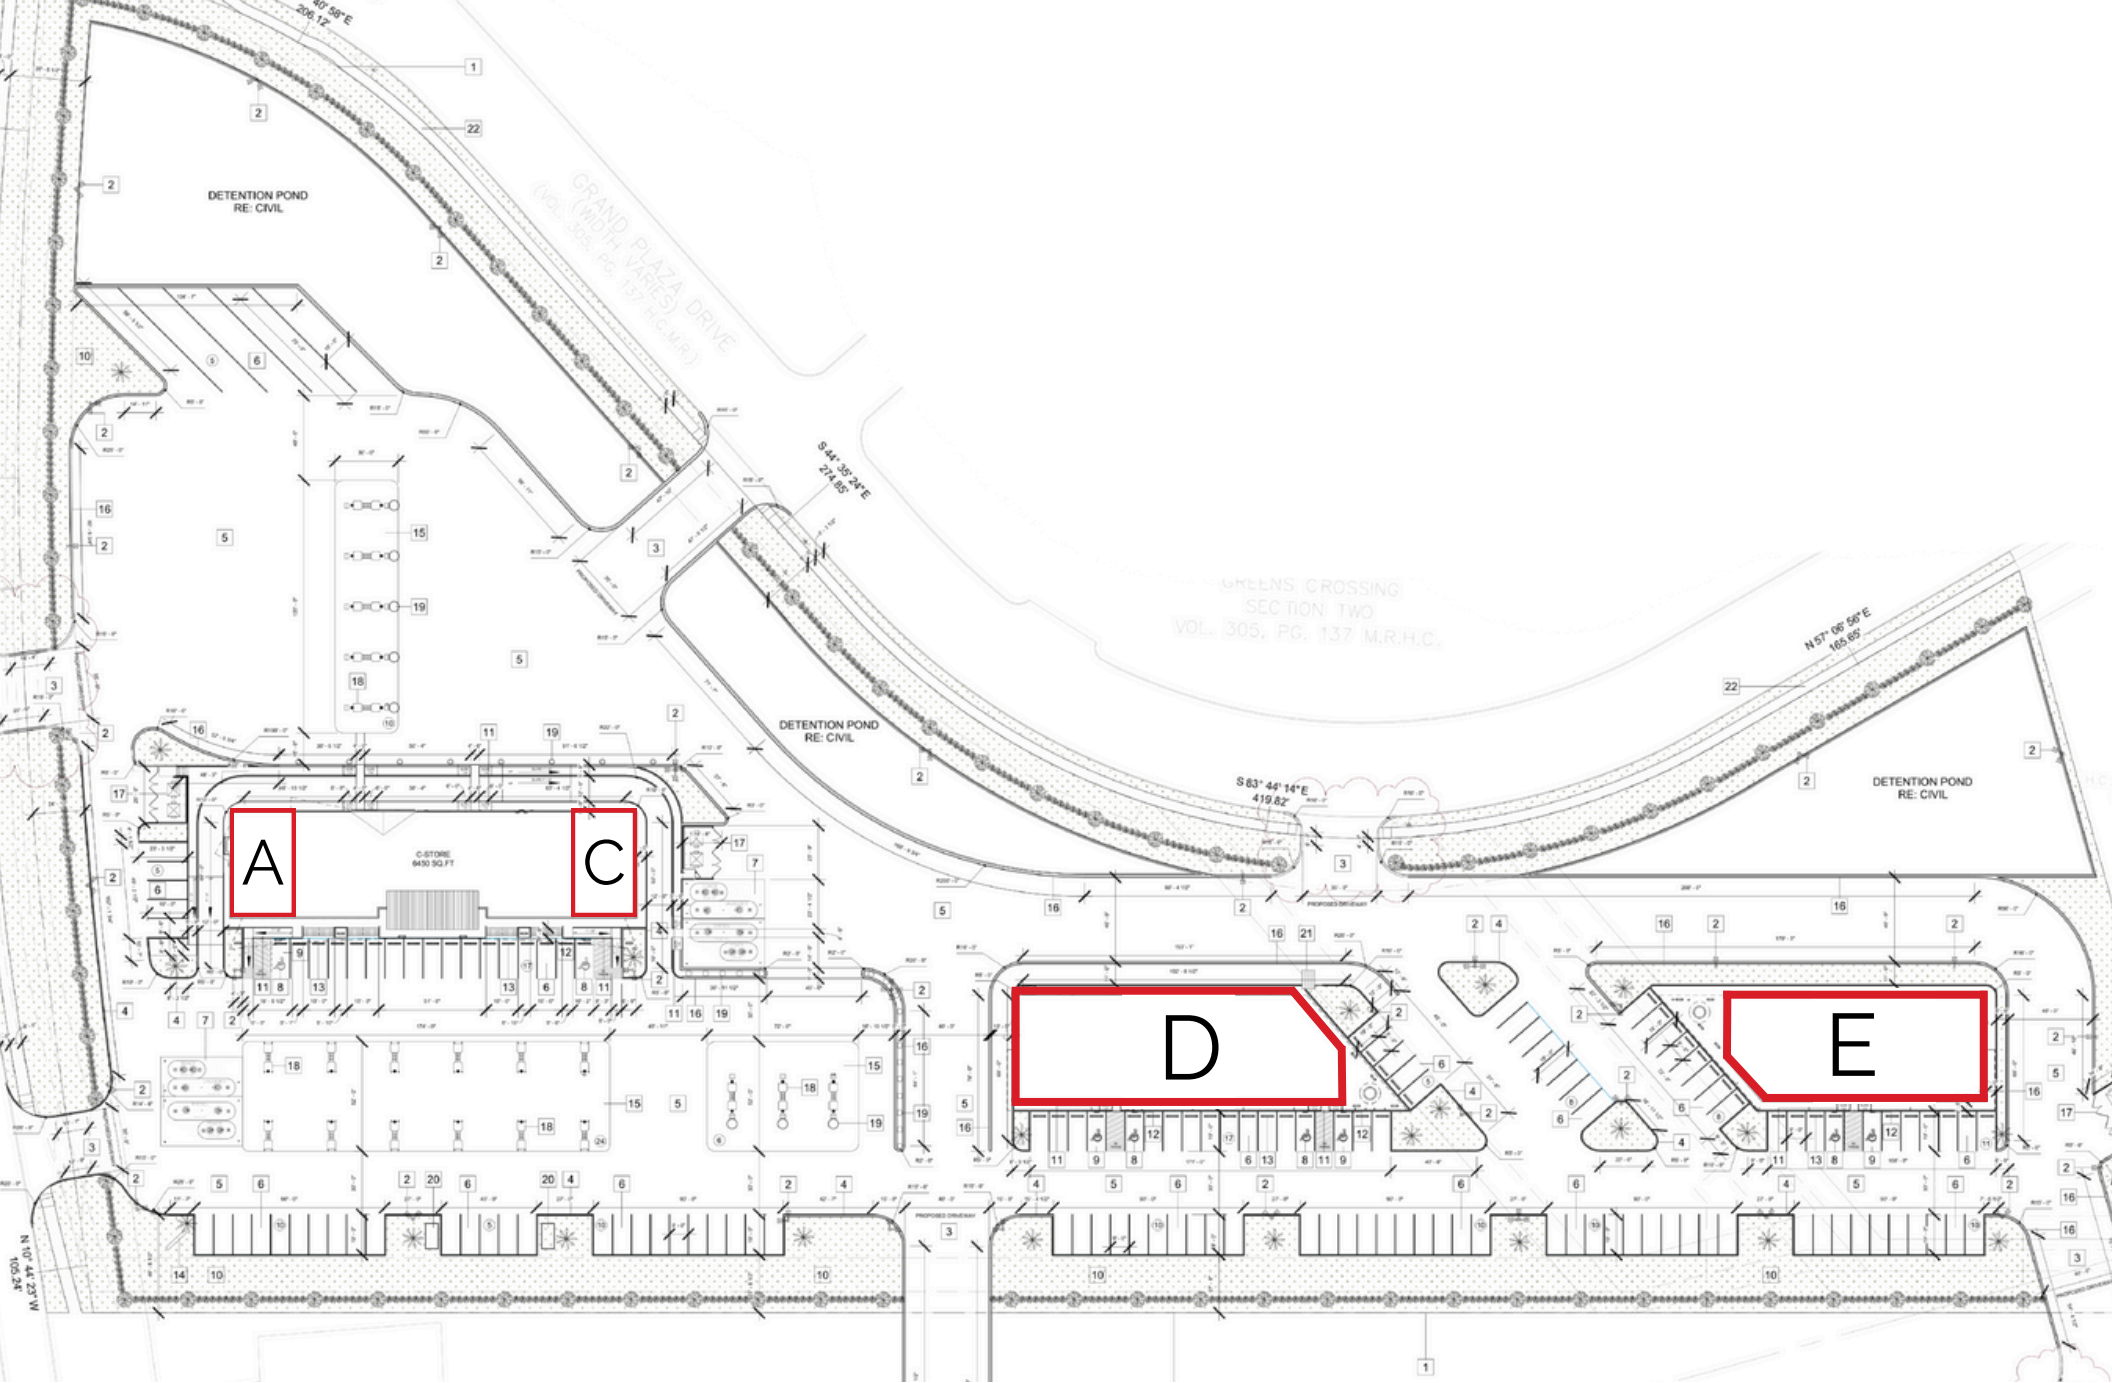

Ella Truckstop

830 Grand Plaza Dr, Houston, TX 77067

Year Built: Est. 2027

No. Spaces: 12

Unit A Size: 1,463 (SF)

Unit C Size: 1,440 (SF)

Unit D Size: 7,454 (SF)

Unit E Size: 6,004 (SF)

Drive Thru: Y (2) A/D

Restrooms: Optional

UNITS D & E BUILD TO SUIT

Coming Soon

A

C

D

E

DETENTION POND
RE: CIVIL

DETENTION POND
RE: CIVIL

DETENTION POND
RE: CIVIL

GREENS CROSSING
SECTION TWO
VOL. 305, PG. 137 M.R.H.C.

C-STORE
6430 SQ FT

N 45° 00' 00" W
11.67 37.01

N 40° 58' 00" E
206.12

S 44° 35' 24" E
274.85

S 63° 44' 14" E
419.82

N 57° 08' 56" E
165.65

Building D

Building E