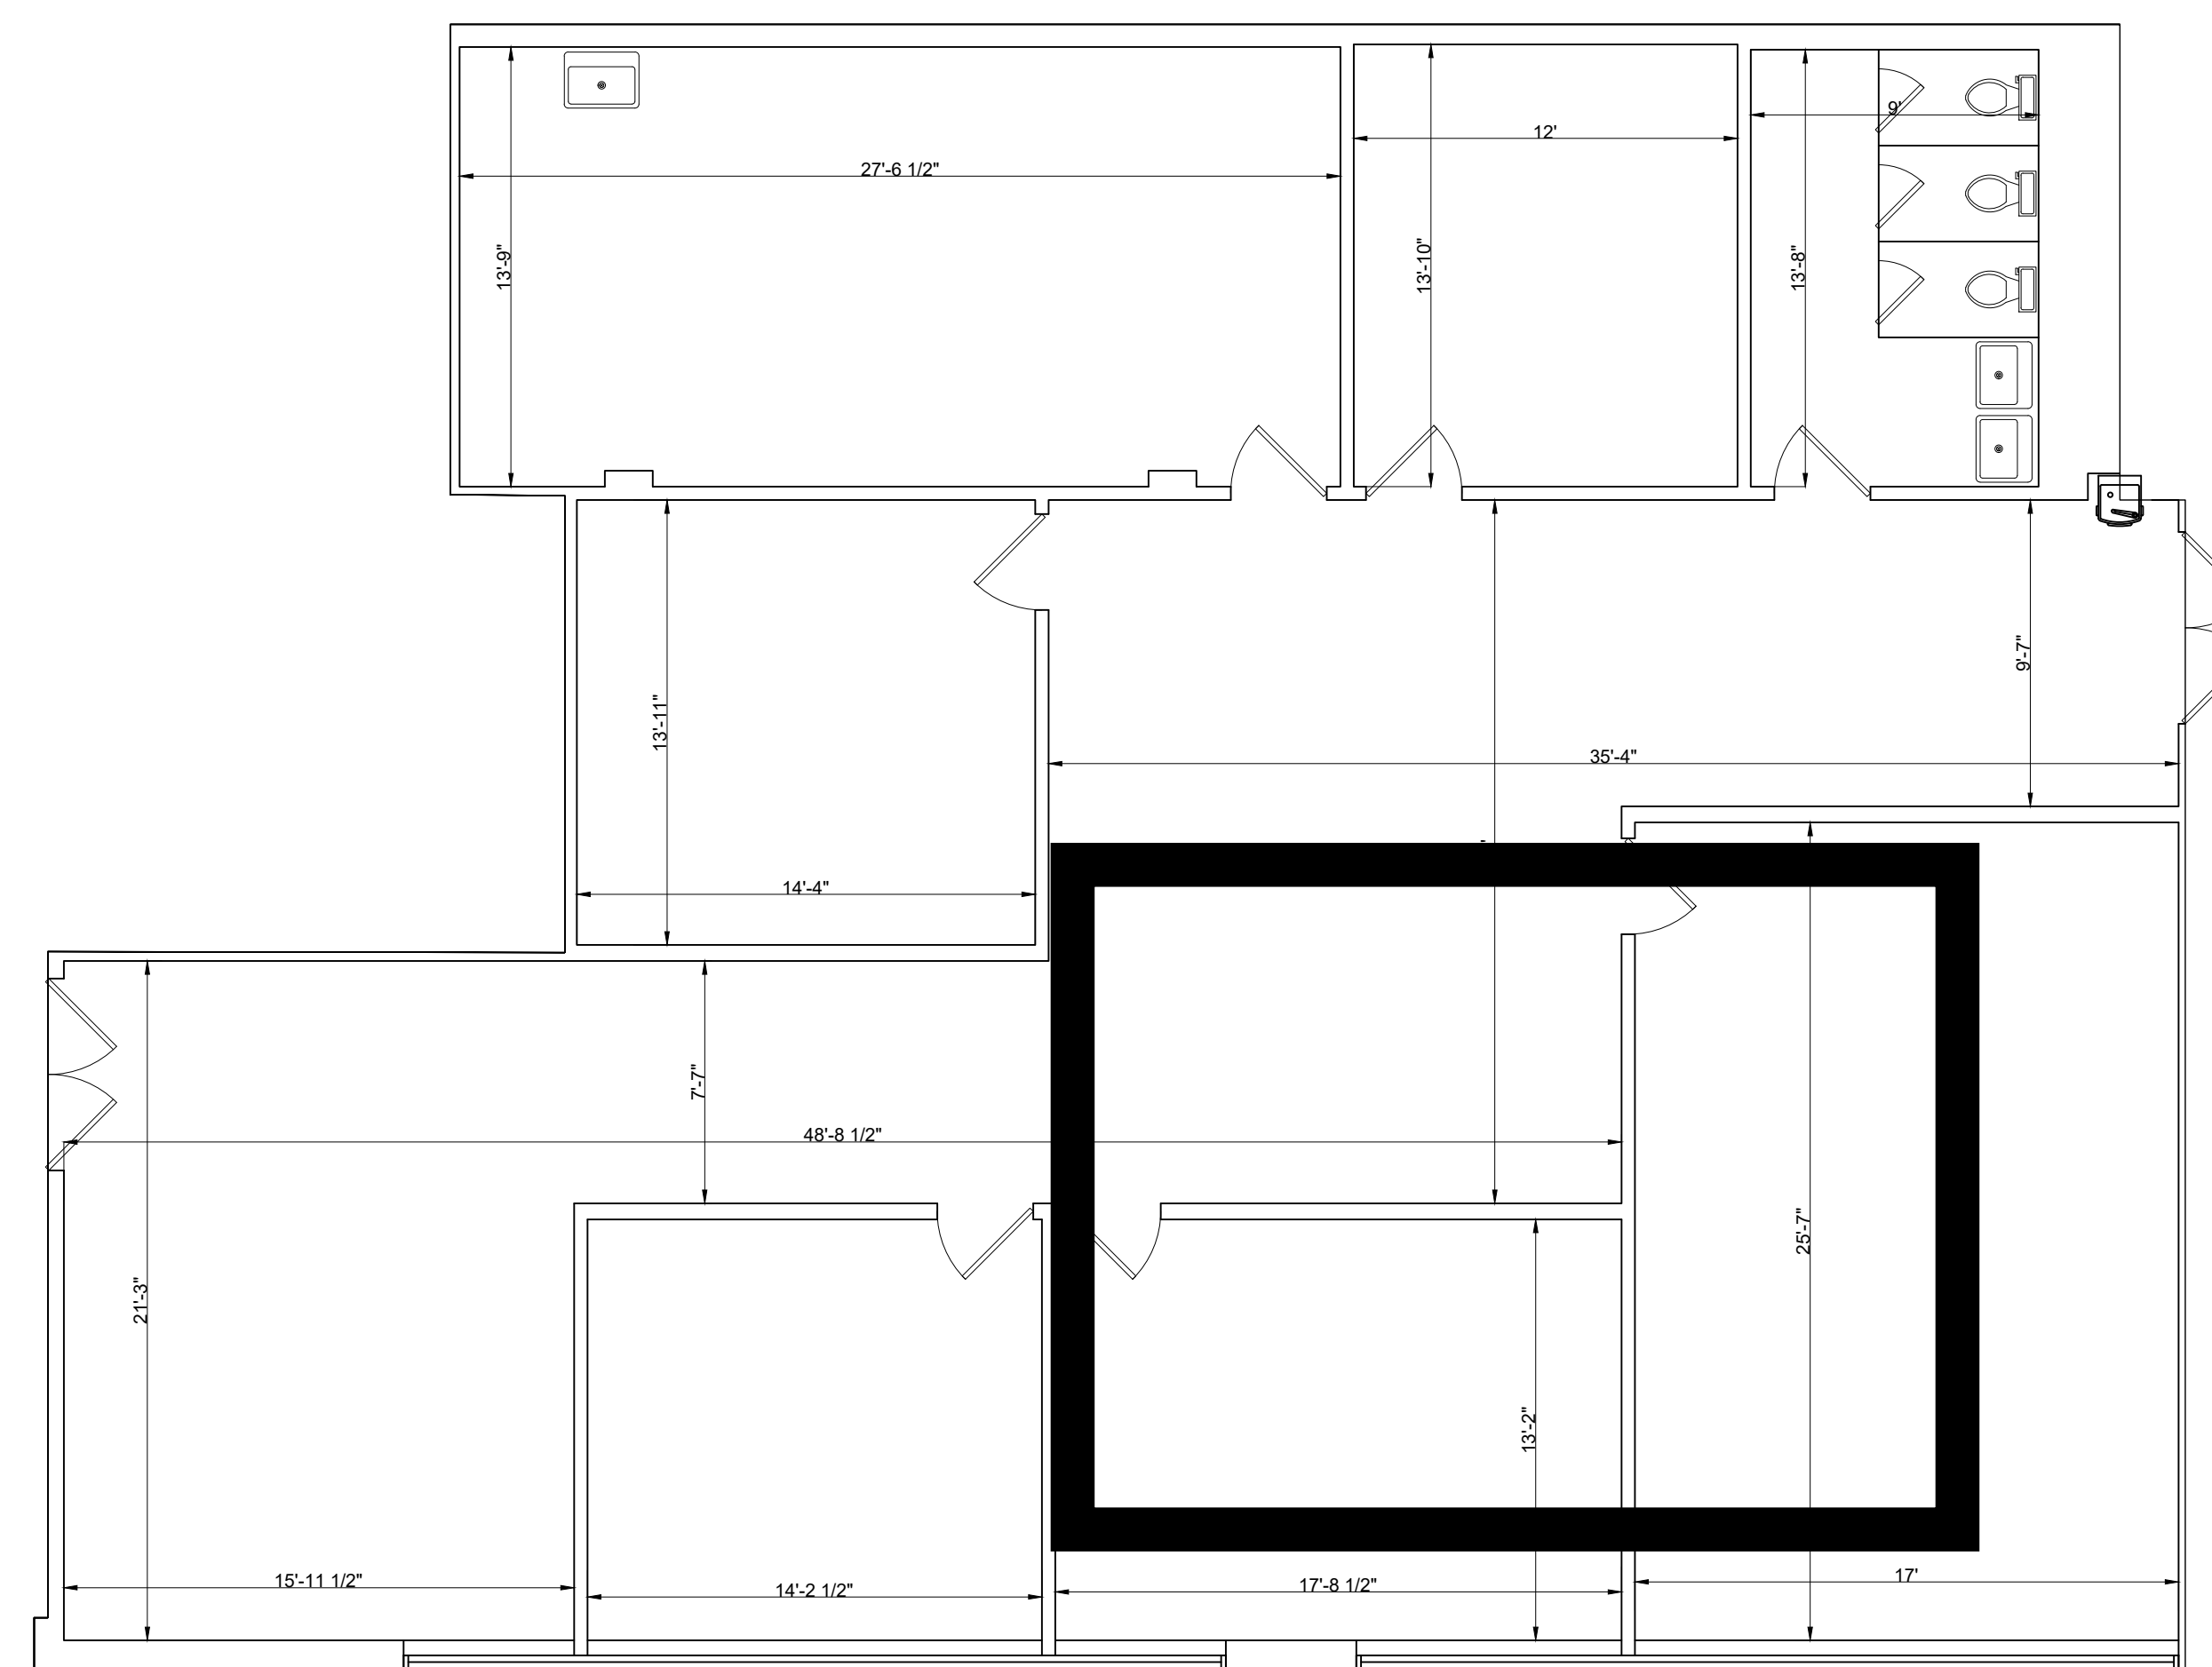

 As-built
Floor Plans

A - 002.19

Area _____

Scale 3/16":1'

Date 7/6/2025

Drawn By M.O.

Notes _____

Suite # 750

S=3018 sq.ft.