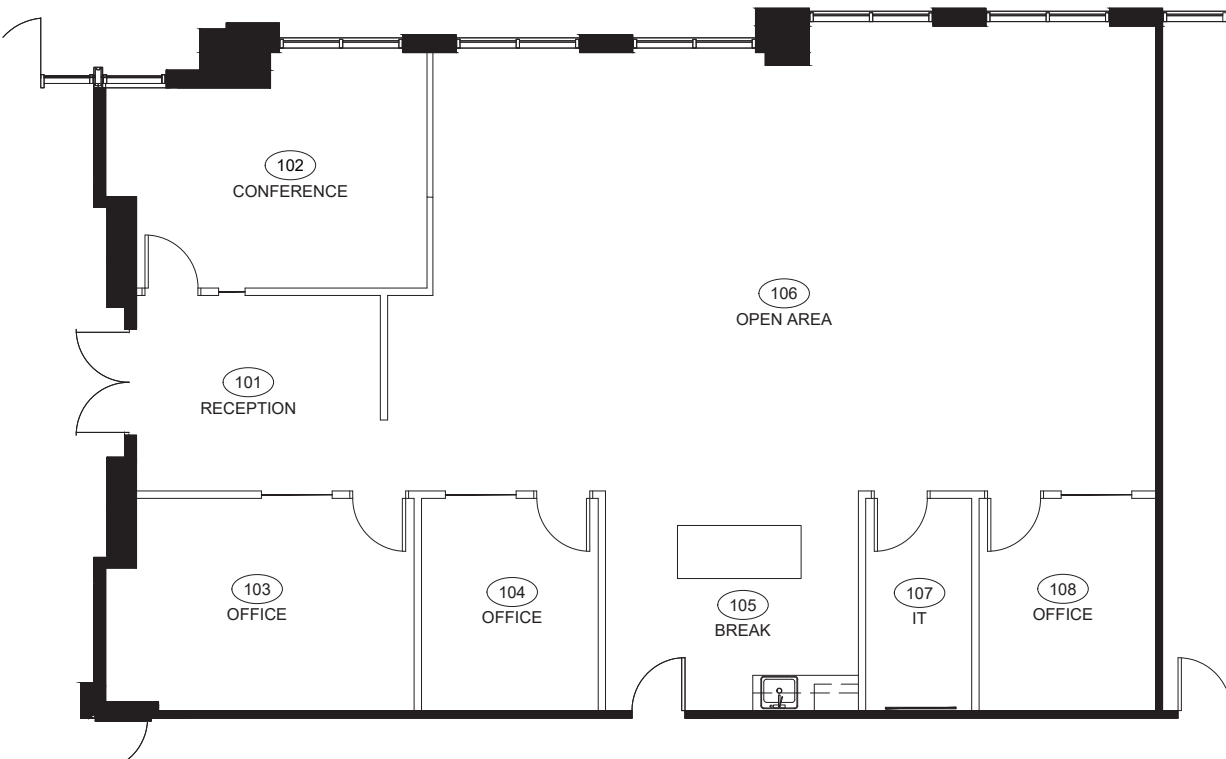

SUITE 130 | 2,548 SF SPEC SUITE

BOB BOYKIN
980.819.4274
BOB.BOYKIN@STREAMREALTY.COM

BARRY FABYAN
704.907.2532
BARRY.FABYAN@STREAMREALTY.COM