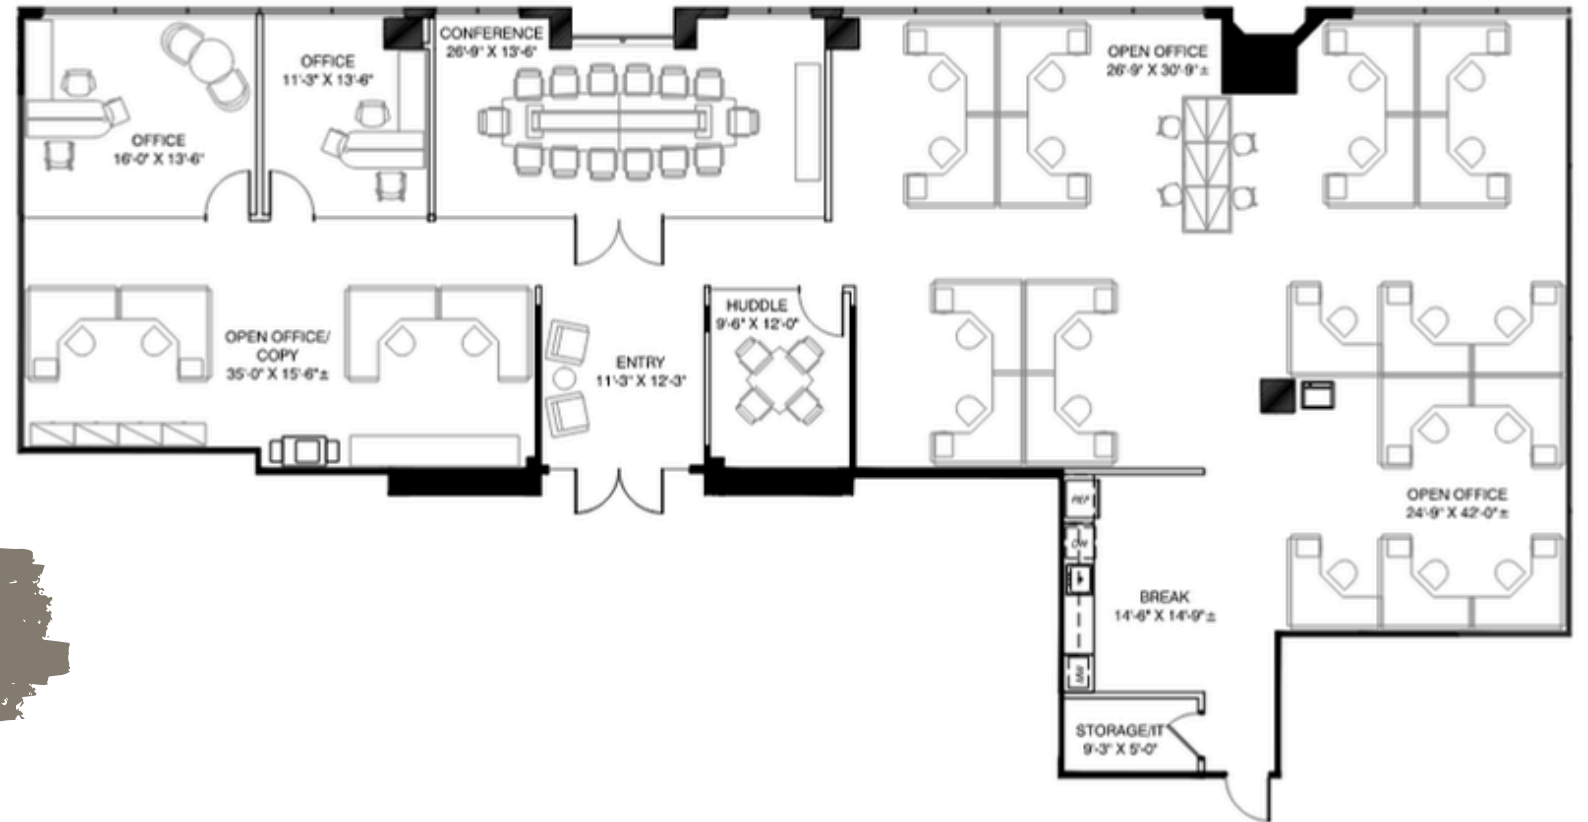

# SPEC SUITE 1140

4,690 RSF

EARTHY *Tranquil*