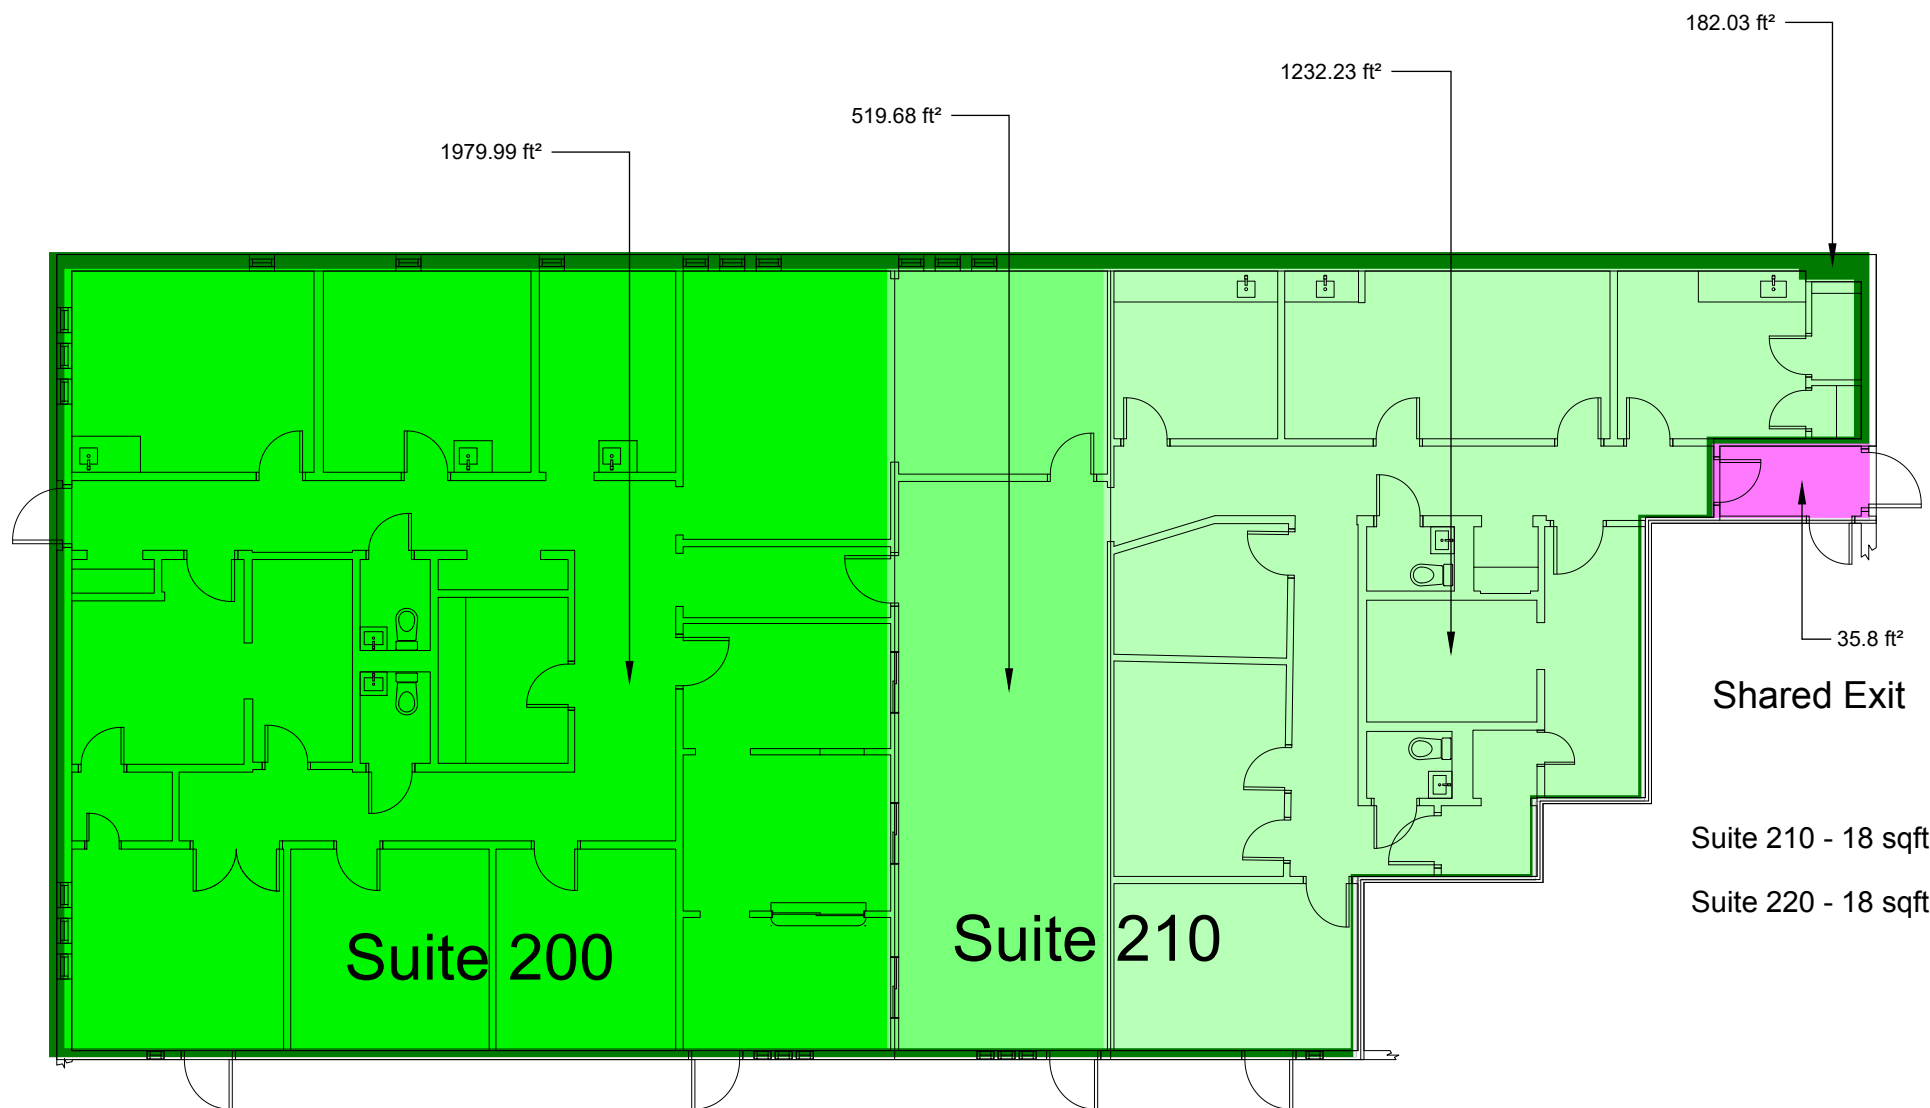

10320 N 56th St, Temple Terrace, FL 34617

Unit 200 - 210

Unit/Apt: 200 | Scale: 3/32" = 1'-0" (1:128)

USF 1,980
RSF 2,277

USF 1,768
RSF 2,033