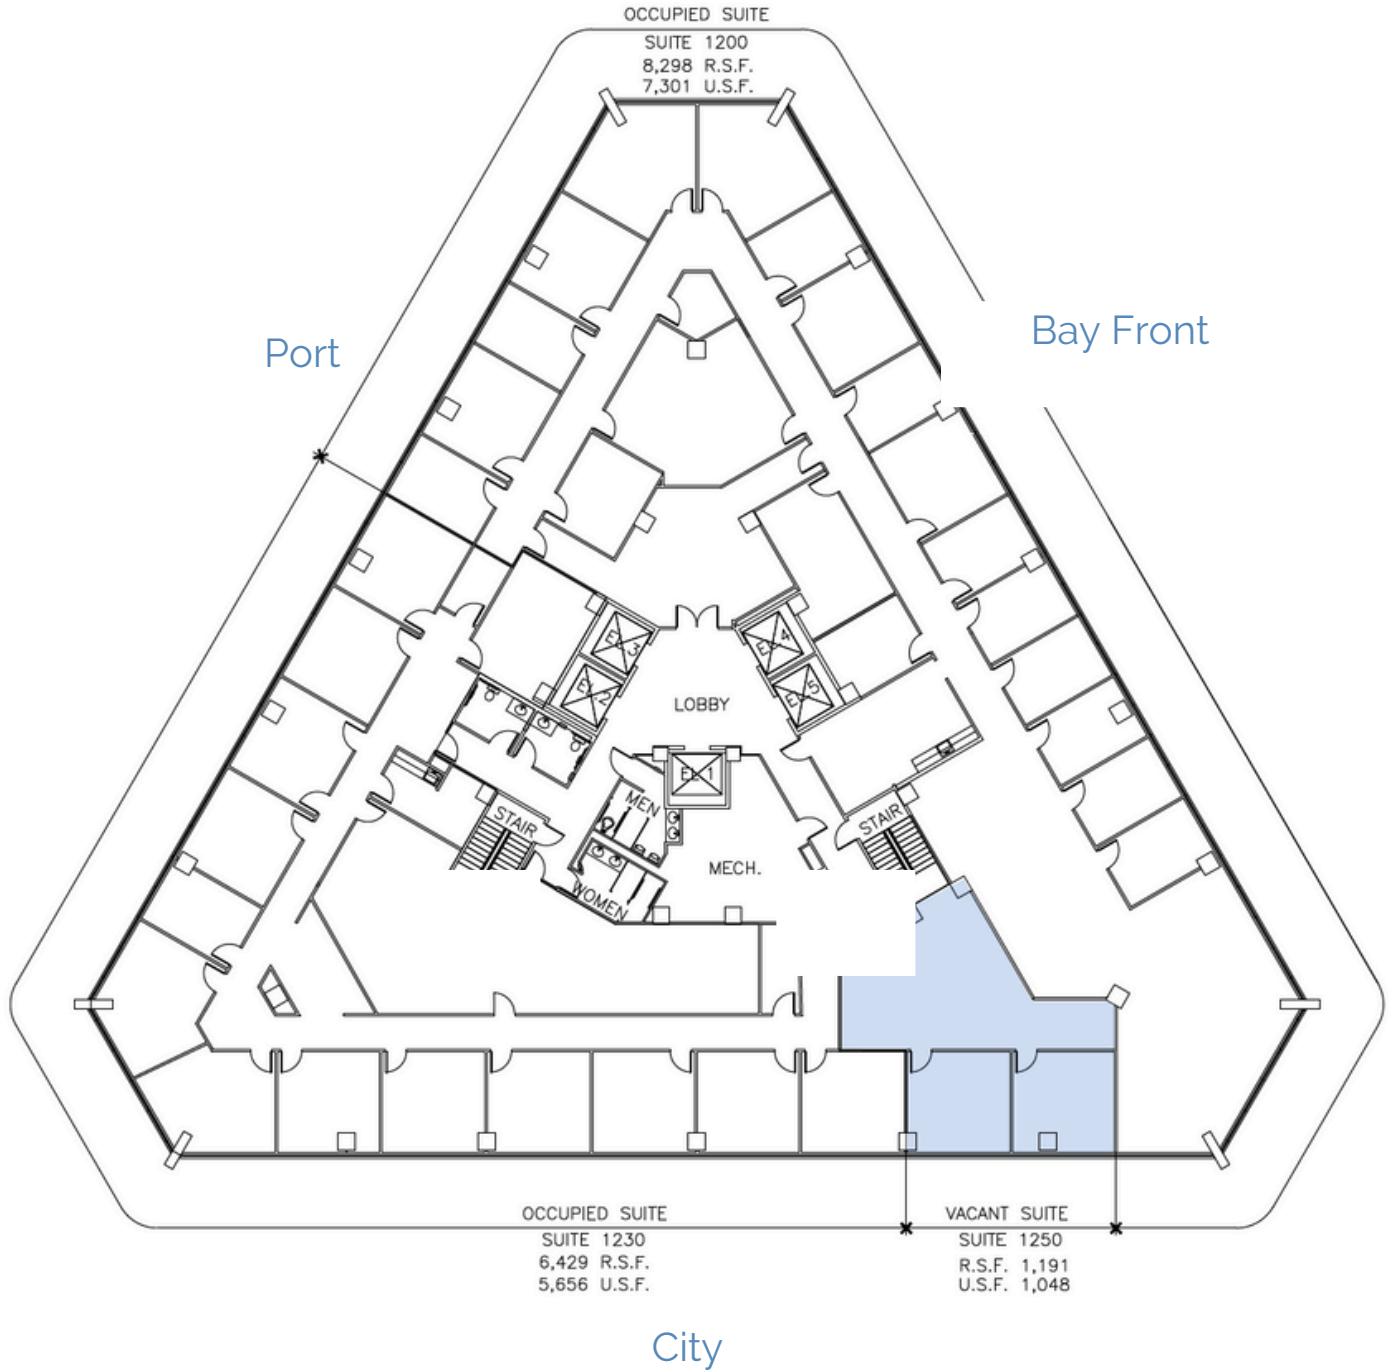

11th Floor

Suite 1140

(361) 888 - 4845

555 N Carancahua St, Corpus Christi, TX 78401

Keep up with the latest listings!

Follow us on social media

@QuincyManagement,Inc