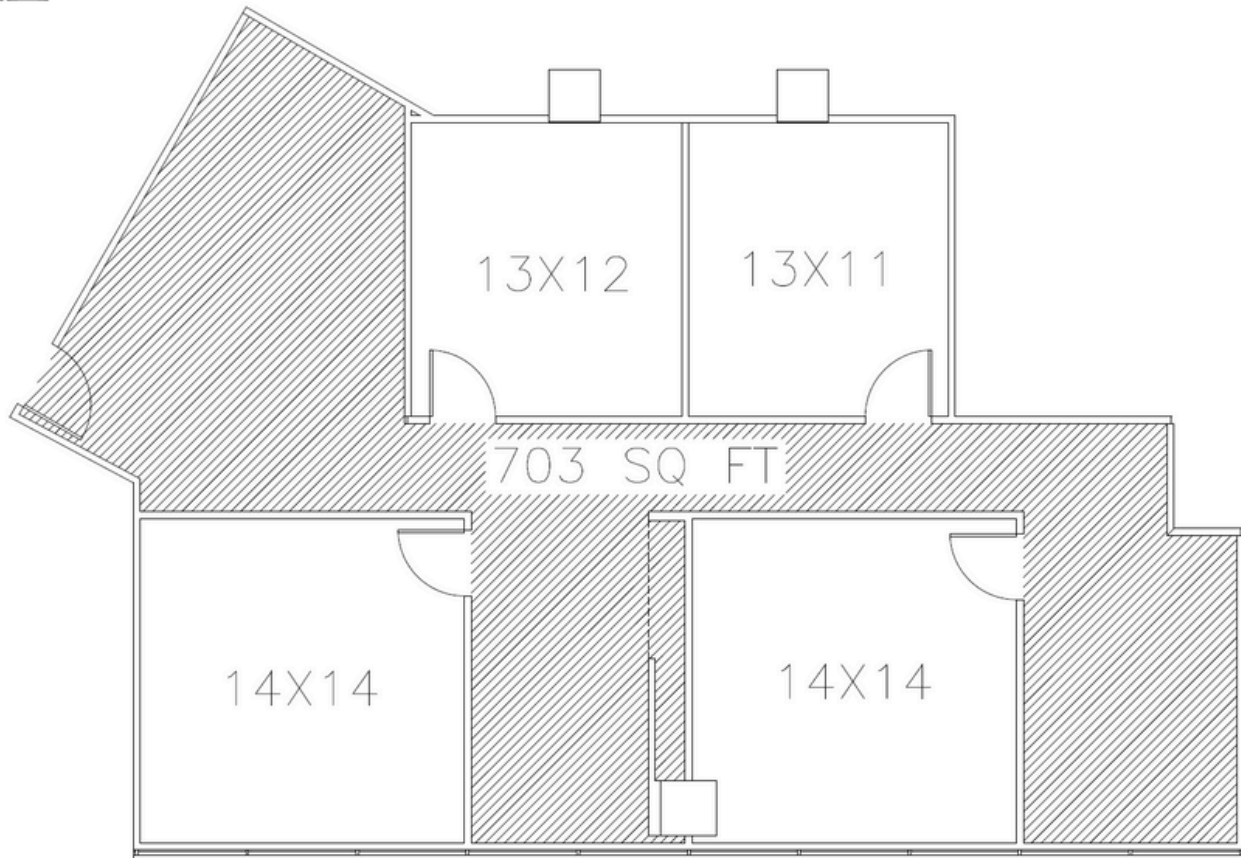

Suite 1140

11th Floor

1,720 RSF

City View

Starting at
\$9.00 RSF/NNN

Features

- 4 Offices
- Reception
- 2 countertop workspaces

Views