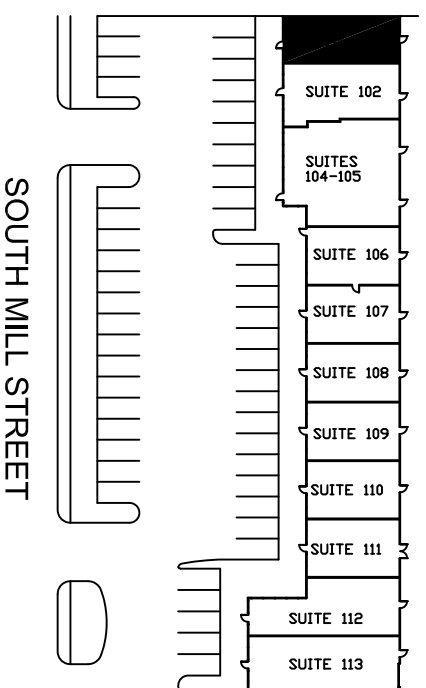

TRINITY PLAZA
817 South Mill Street
Lewisville, Texas 75057

Suite 101 - 985 SQ. FT.

SCALE = 1/8" = 1'-0"

SITE PLAN

FIRST COMMERCIAL REALTY, LLC

2016 Justin Road, Suite 300

Lewisville, Texas 75077

www.firstcommercialrealty.com