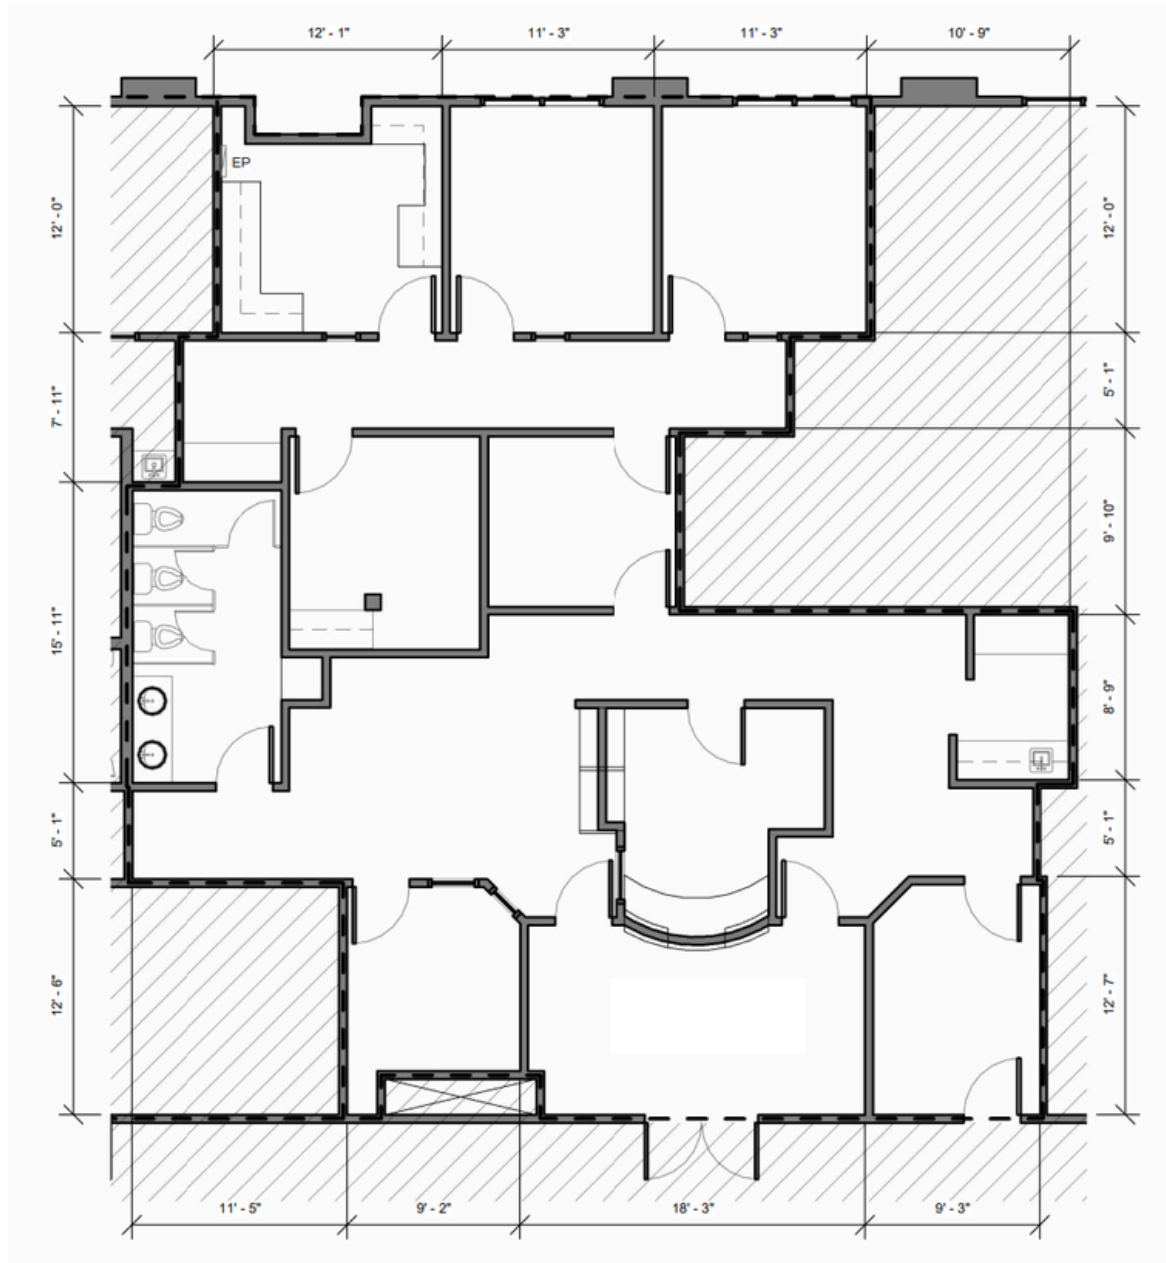

FLOOR PLAN

Suite 240
2,388 SF

Pecos Plaza
9065 South Pecos Road,
Henderson, NV 89074