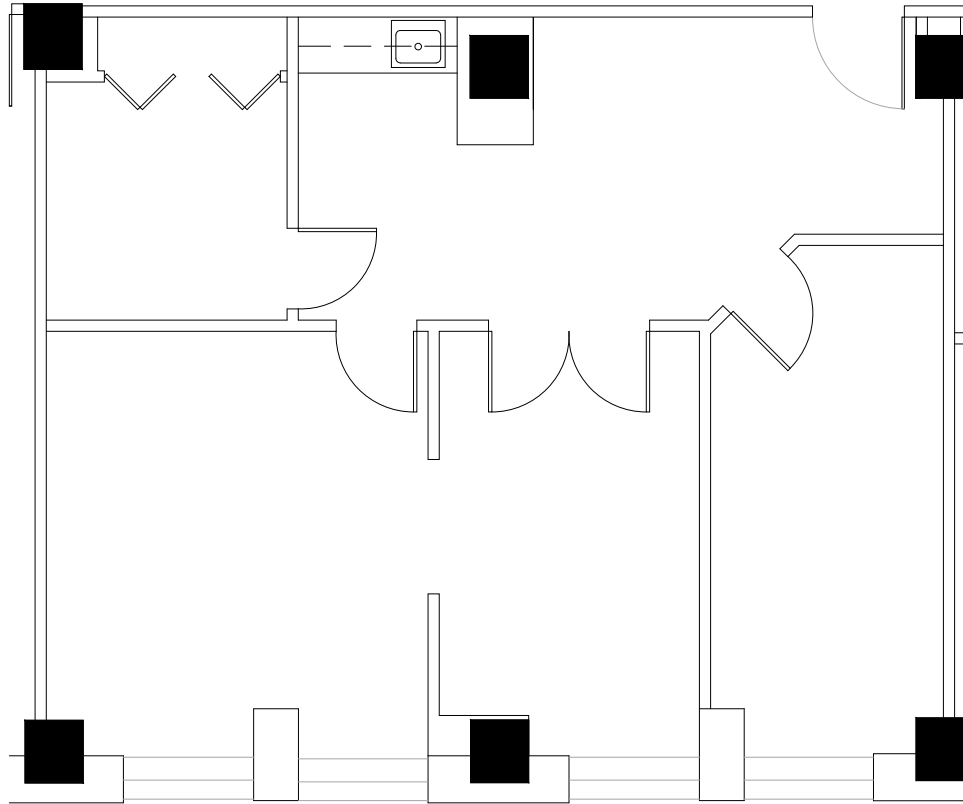

SUITE 1938

1,163 RSF

AVAILABLE IMMEDIATELY

 Transwestern

Eric Myers

John Nelson

Charlotte Evans

312.881.7000

CIVIC
20 N WACKER