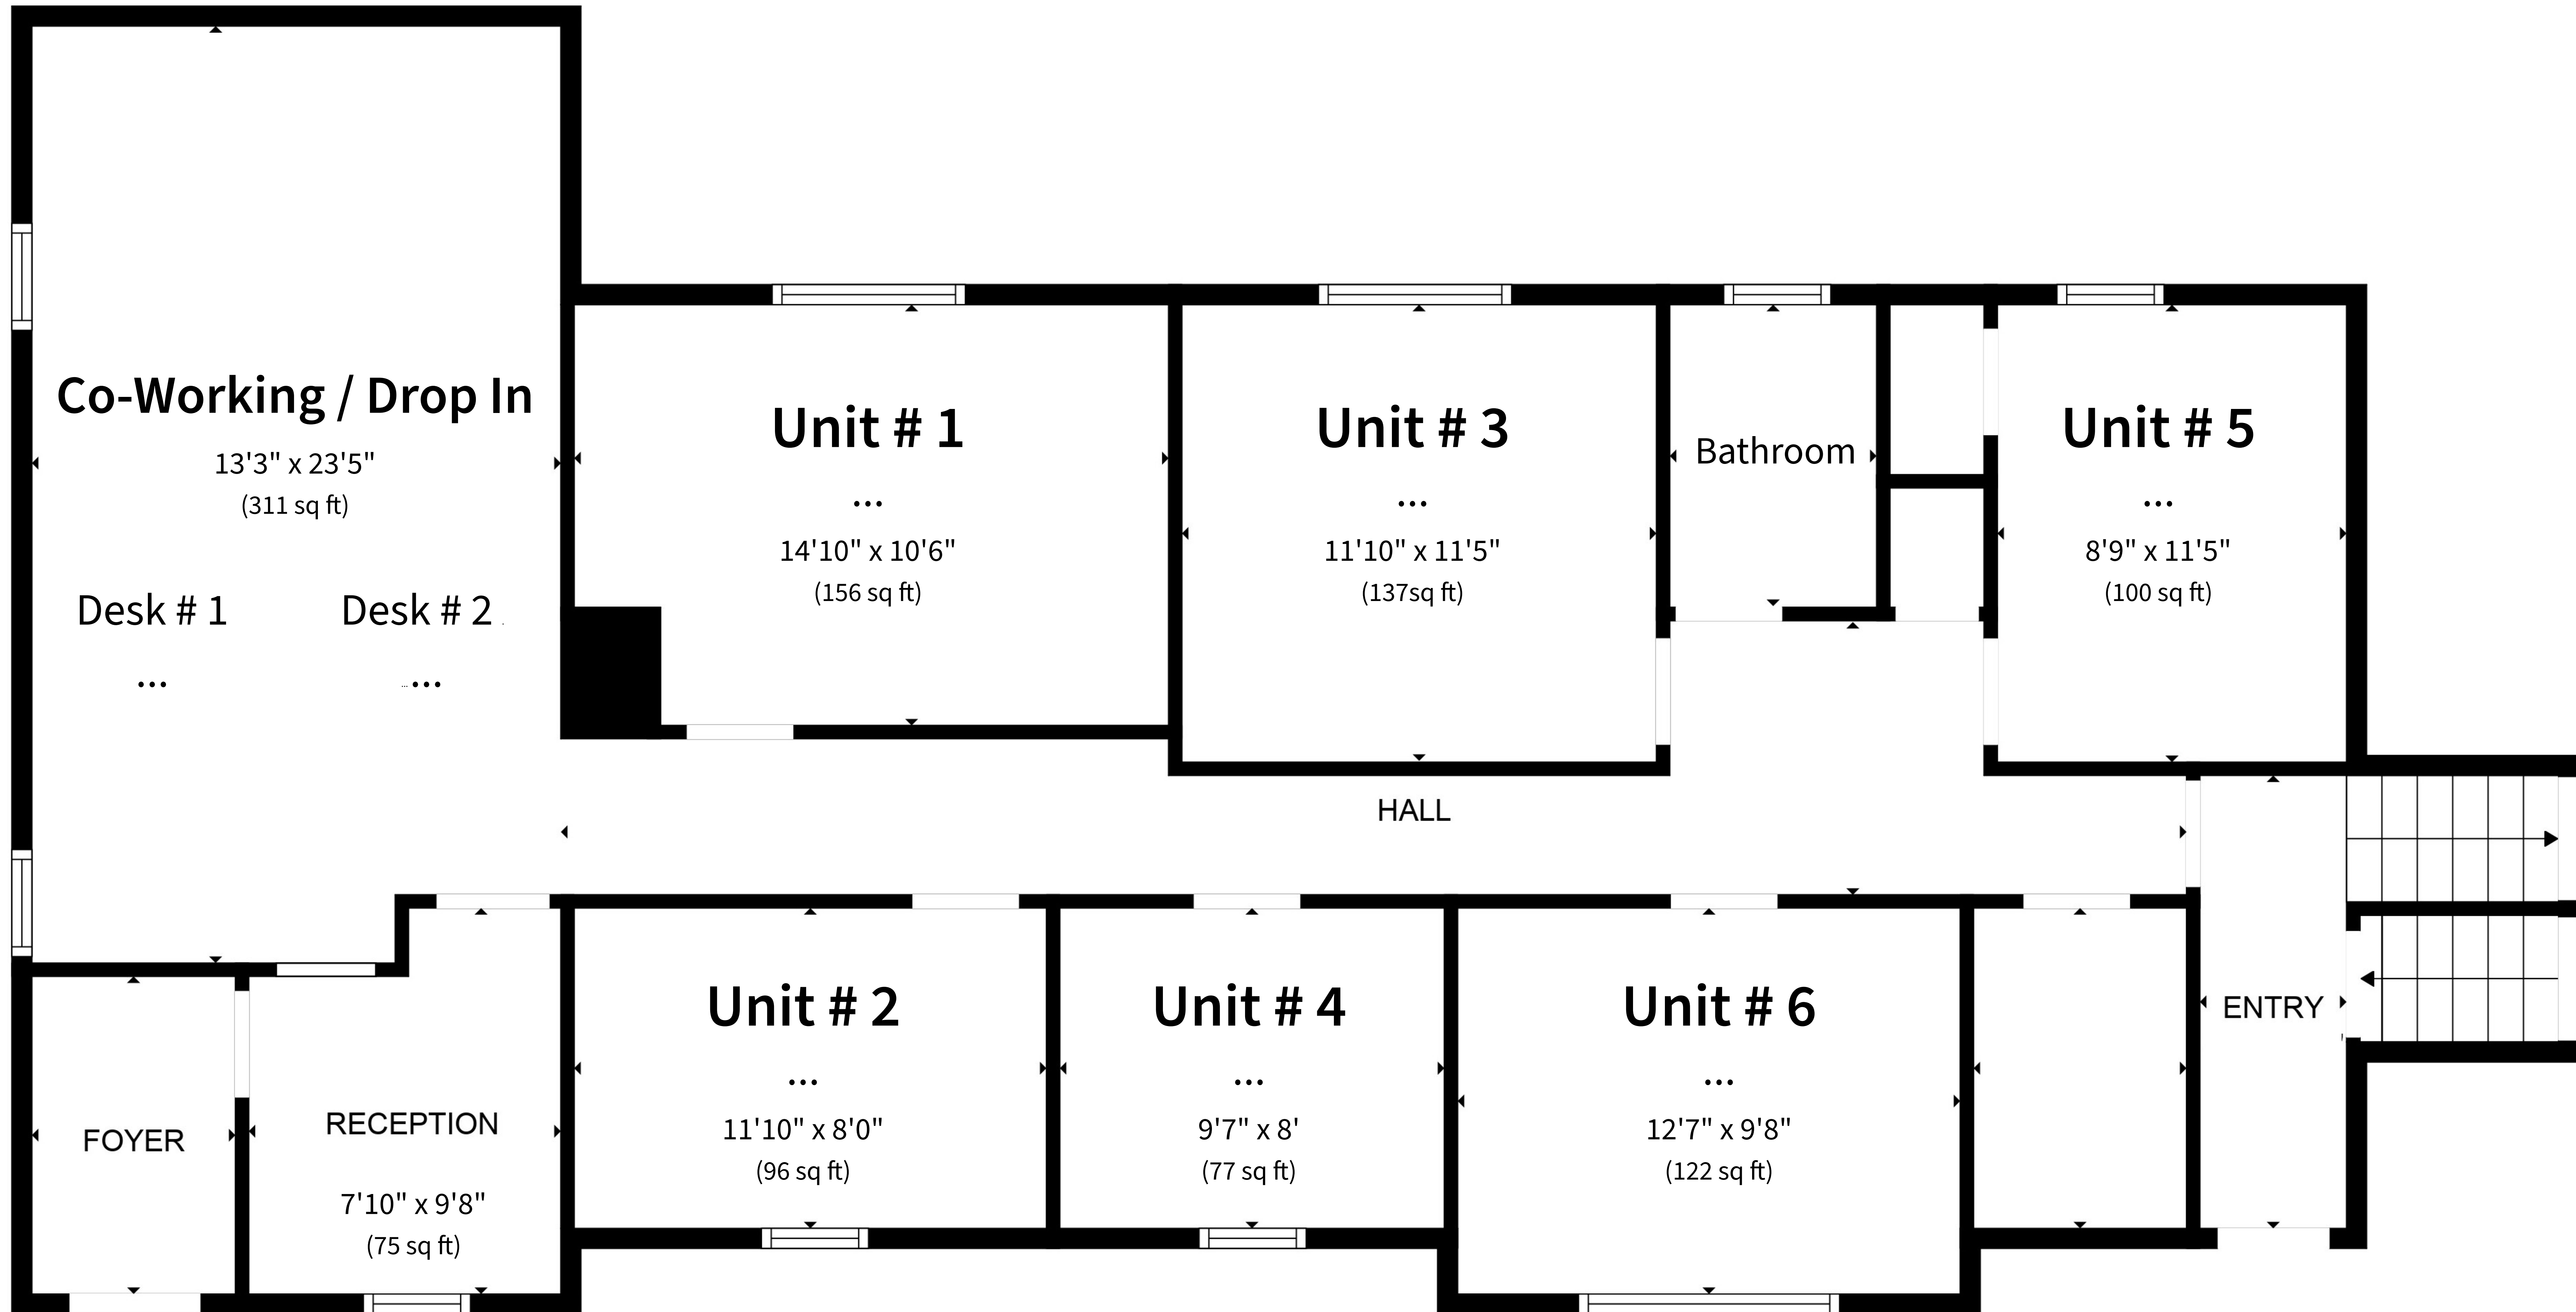

Main Floor

1200 S Mitchell Street, Cadillac MI 49601

Split Level

Upper

Lower

1200 S Mitchell Street, Cadillac MI 49601