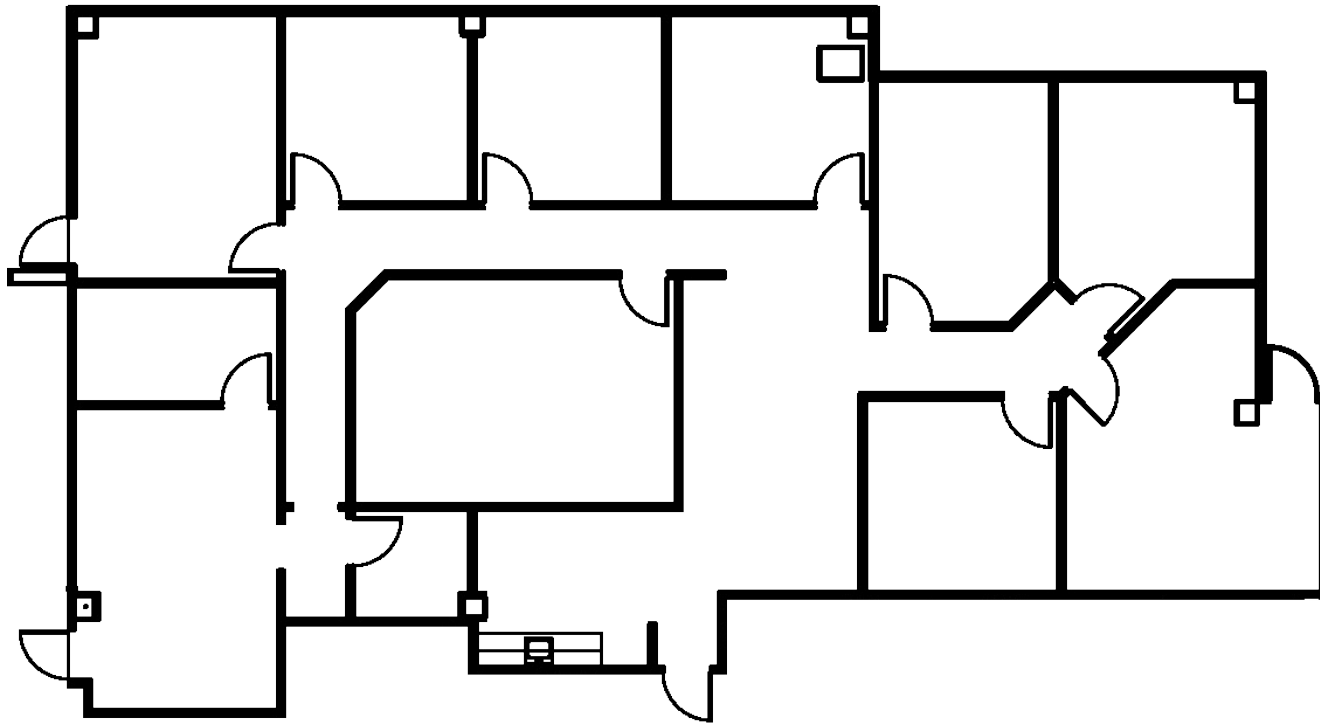

FOR LEASE | OFFICE | 10101 SOUTHWEST FWY

○ SUITE 100
3,651 Square Feet

MATT EASTERLING
713.325.4112
measterling@landparkco.com

ALEX HOUSTON
832.657.1741
ahouston@landparkco.com