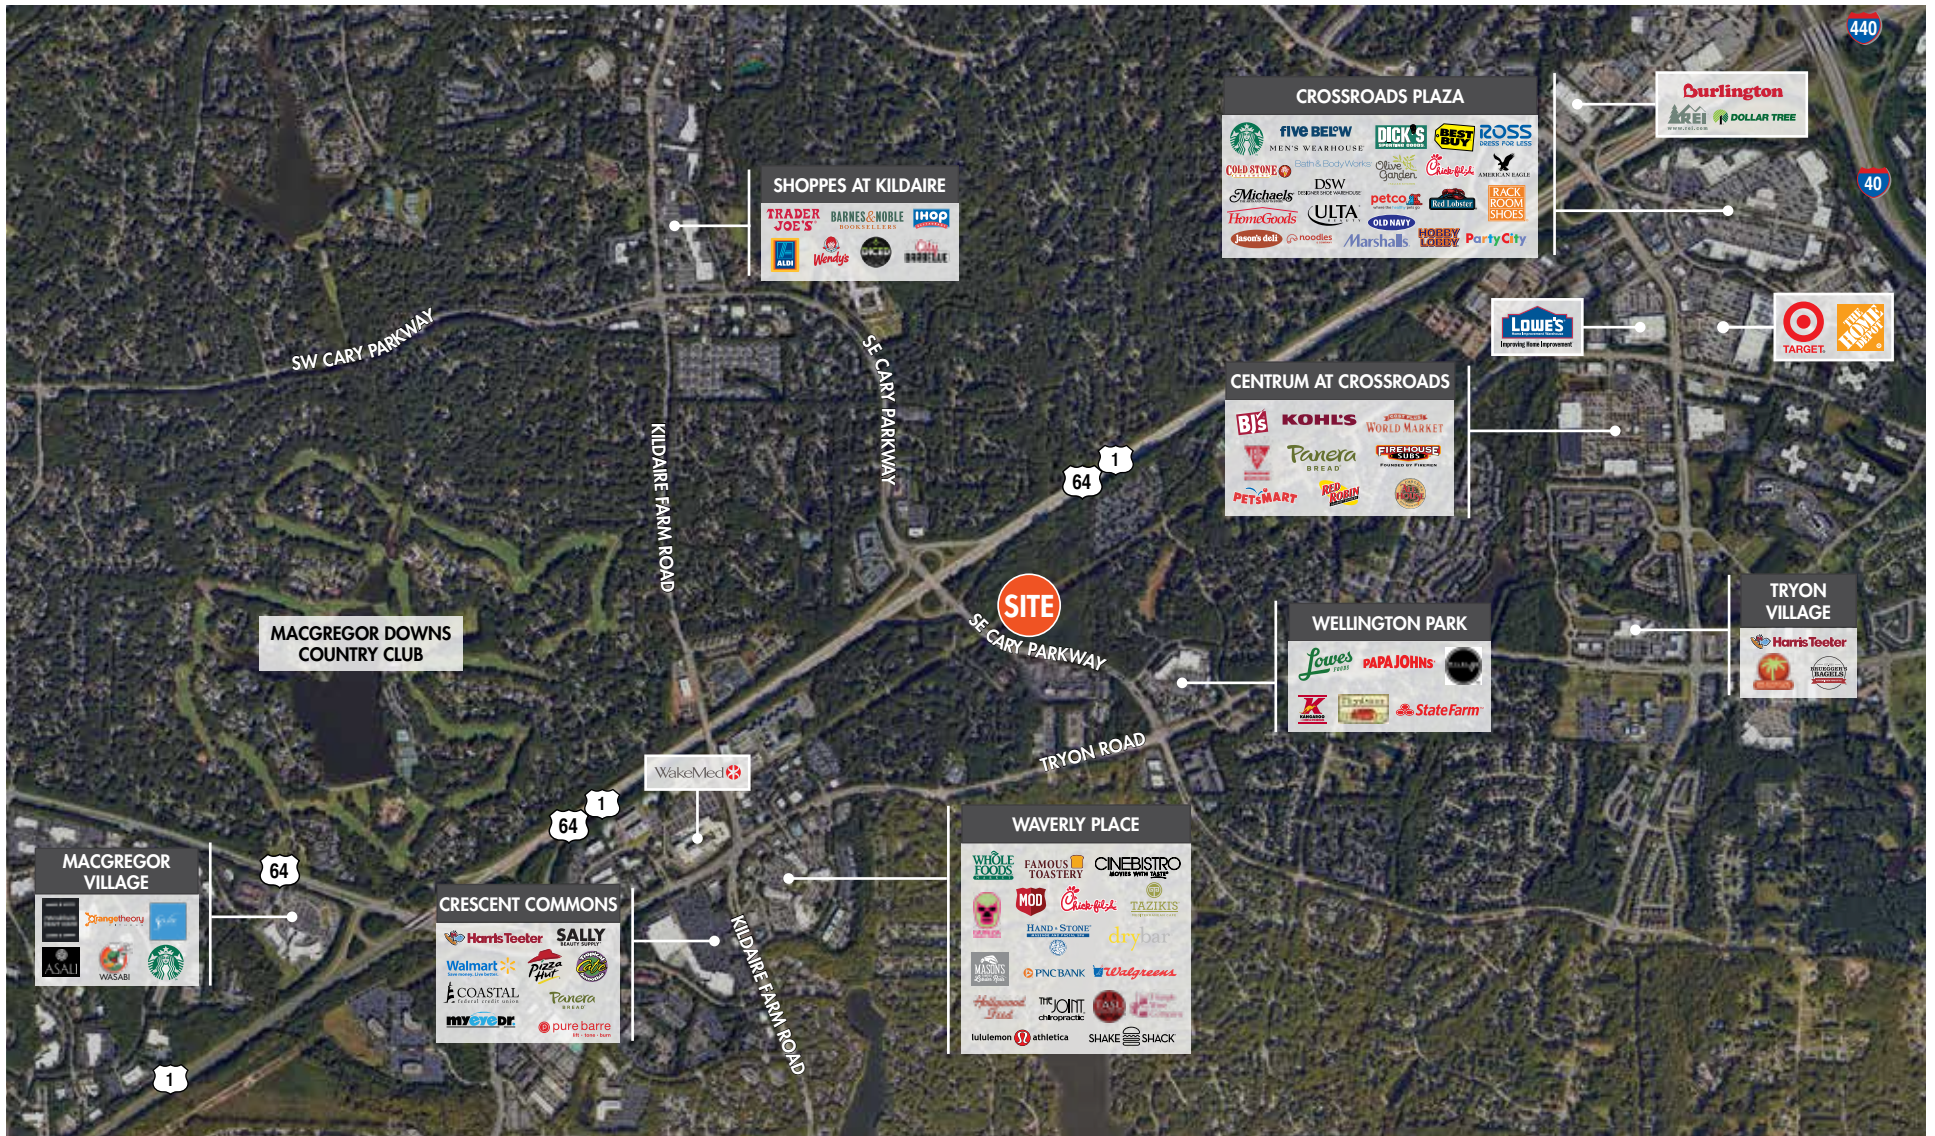

FOR MORE INFORMATION, PLEASE CONTACT:

JAMES MATTOX | 919.576.2696

James.Mattox@foundrycommercial.com

Licensed Real Estate Broker

FOUNDRY
COMMERCIAL

Although the information contained herein was provided by sources believed to be reliable, Foundry Commercial makes no representation, expressed or implied, as to its accuracy and said information is subject to errors, omissions or changes.

foundrycommercial.com