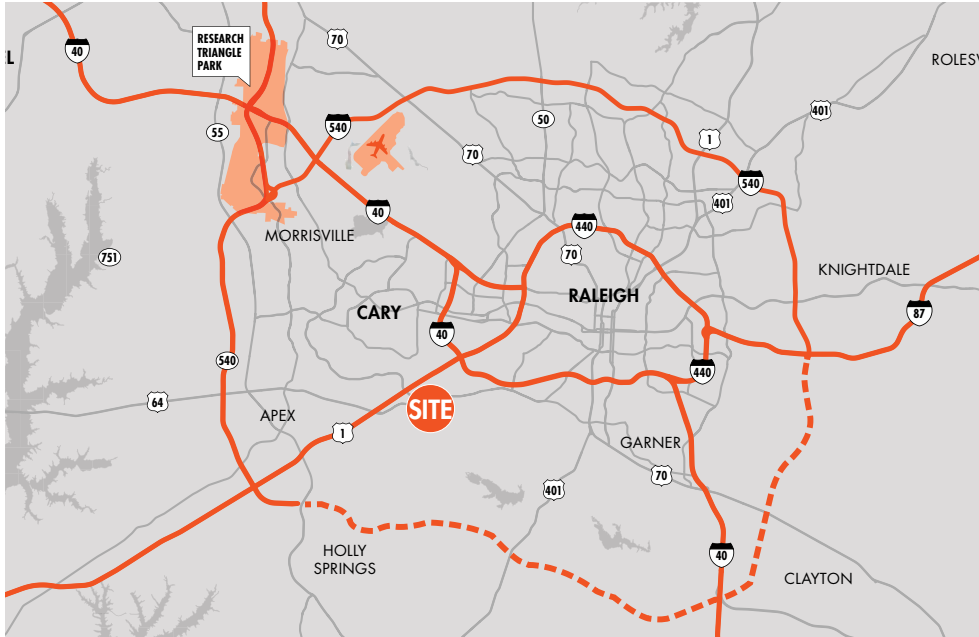

### PROPERTY FEATURES

- Incredible opportunity for rare retail pads fronting on Cary Parkway just south of US 1 in the high barriers of entry Cary, NC market
- Signalized intersection
- Newly proposed high-profile up to 80,000 SF single tenant medical office building
- Tremendous demographics in an infill trade area
- Sites will be rough graded with utilities and master stormwater management systems in place