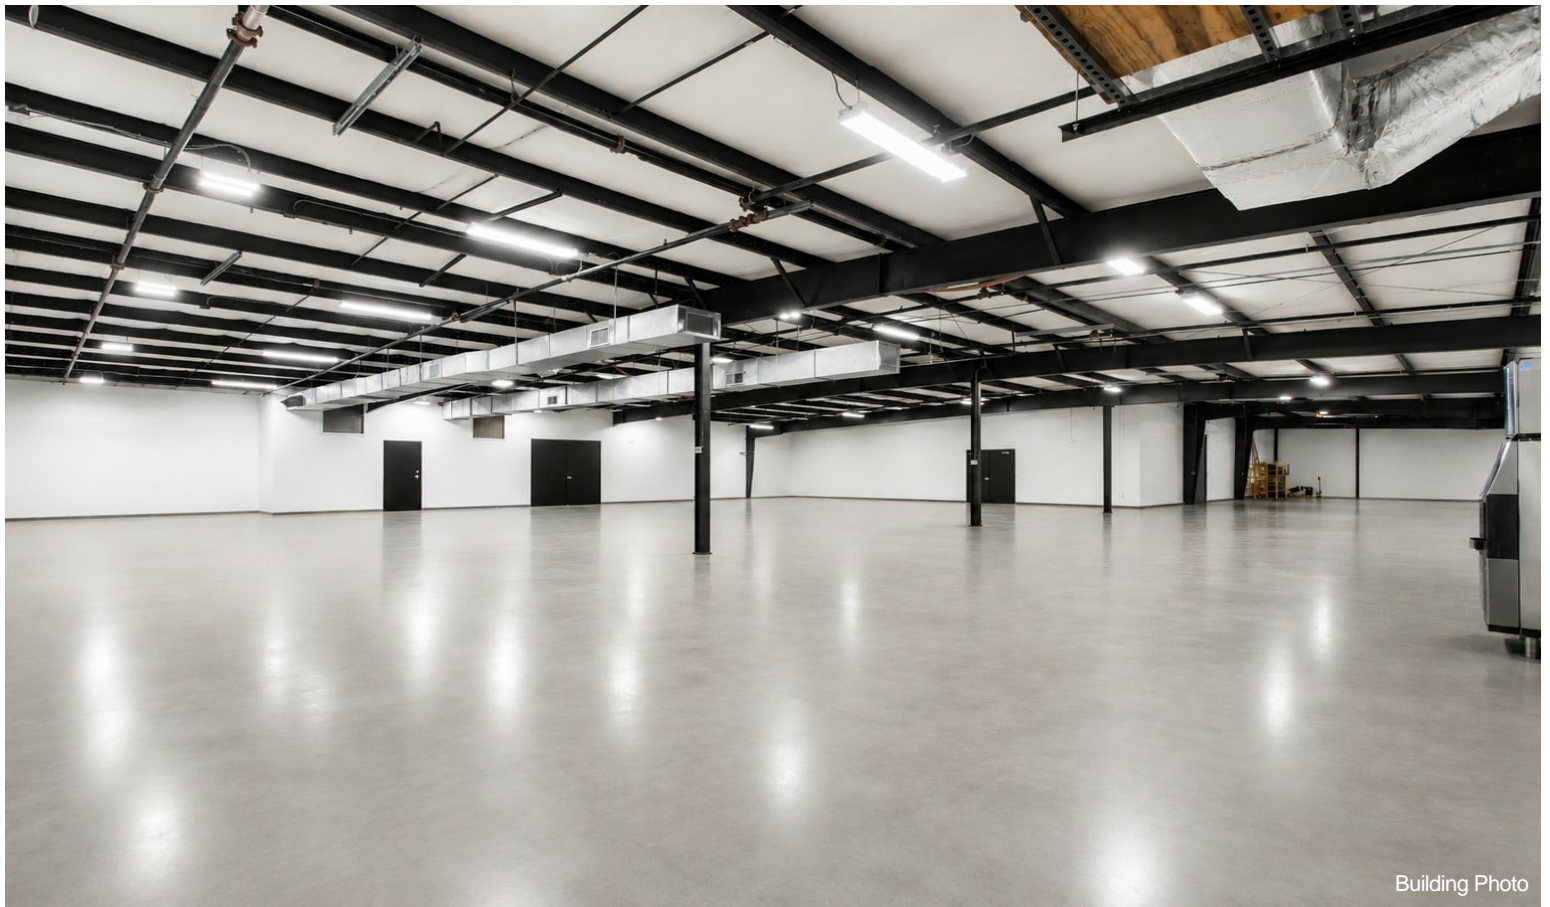

# Fully Conditioned with Heavy Power

\$4,600,000

Positioned at 114 S State Street in Haw River, North Carolina,...

- 34,112-SF warehouse strategically positioned 2 miles from I-85 between Raleigh-Durham and Greensboro.
- Equipped with 3 dock-high doors, 12' to 15' ceiling heights, remodeled office space, 3 drive-ins, wet sprinklers, and Wi-Fi-controlled exterior doors.
- Features 1,200 amps of 480V power and 1,600 amps of 208V, 3-phase power, 7 HVAC systems, three 3 services, 3 electric meters, and up to 3 gas meters.
- Fully fenced industrial outdoor storage (IOS) and trailer parking capacity with 67,000 SF of asphalt parking space and a 25,000 SF paved storage yard.
- Multi-tenant layout configuration with up to three units offering a range of lease income strategies or a partial owner/user acquisition.
- Long-term durability with minimal maintenance supported by new exterior improvements, upgraded efficiency systems, and robust metal construction.

# Property Photos

Building Photo

Building Photo