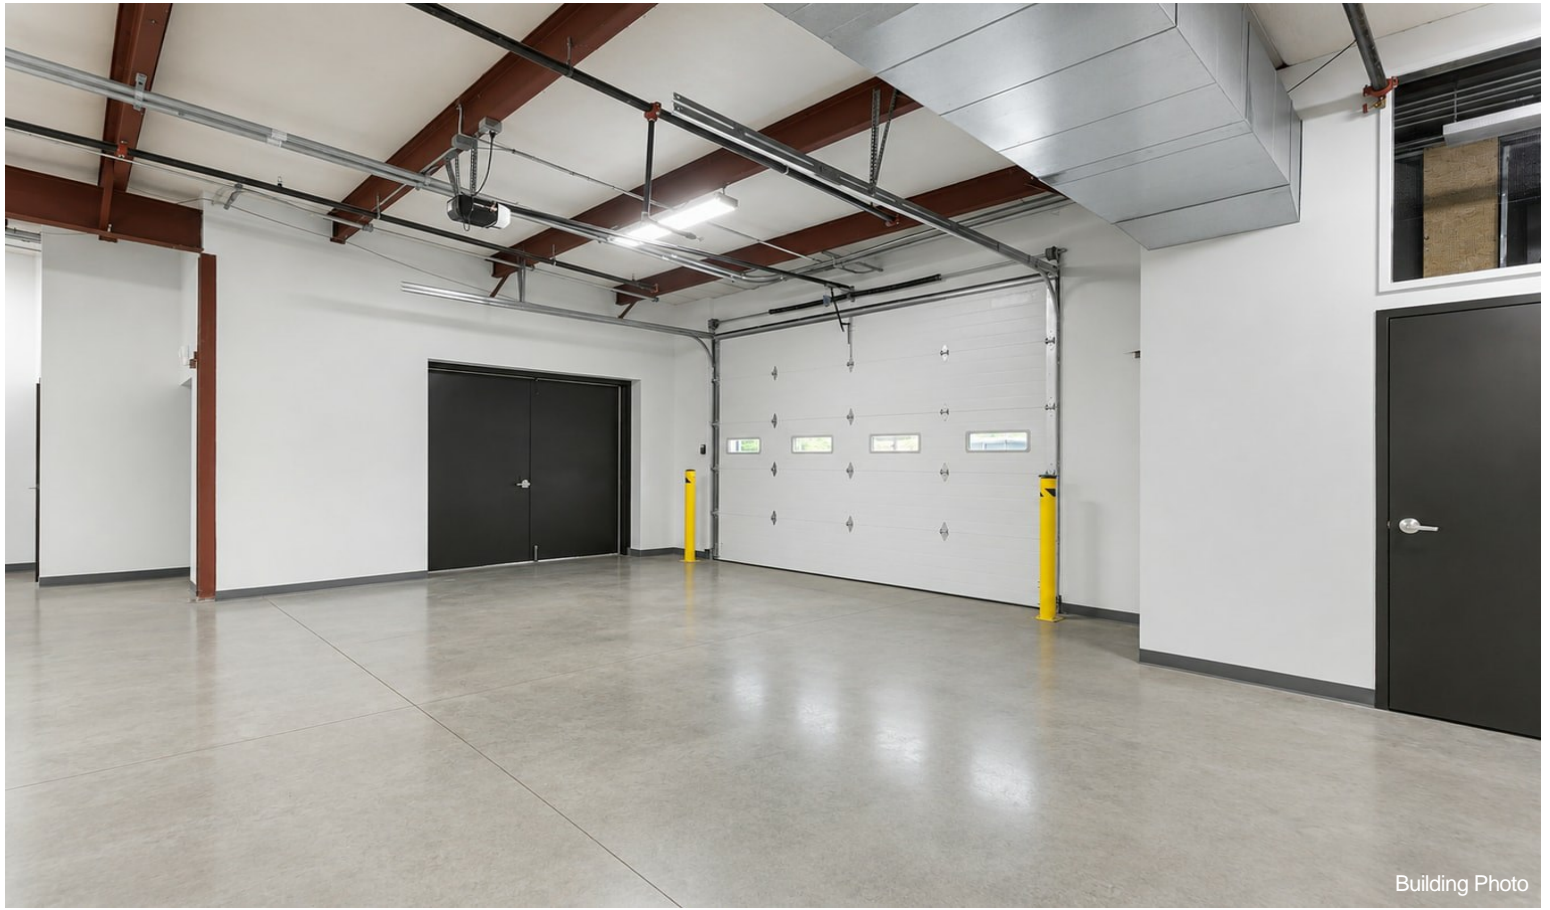

# Fully Conditioned with Heavy Power

\$4,600,000

Positioned at 114 S State Street in Haw River, North Carolina,...

- 34,112-SF warehouse strategically positioned 2 miles from I-85 between Raleigh-Durham and Greensboro.
- Equipped with 3 dock-high doors, 12' to 15' ceiling heights, remodeled office space, 3 drive-ins, wet sprinklers, and Wi-Fi-controlled exterior doors.
- Features 1,200 amps of 480V power and 1,600 amps of 208V, 3-phase power, 7 HVAC systems, three 3 services, 3 electric meters, and up to 3 gas meters.
- Fully fenced industrial outdoor storage (IOS) and trailer parking capacity with 67,000 SF of asphalt parking space and a 25,000 SF paved storage yard.
- Multi-tenant layout configuration with up to three units offering a range of lease income strategies or a partial owner/user acquisition.
- Long-term durability with minimal maintenance supported by new exterior improvements, upgraded efficiency systems, and robust metal construction.

# Property Photos

Building Photo

Building Photo