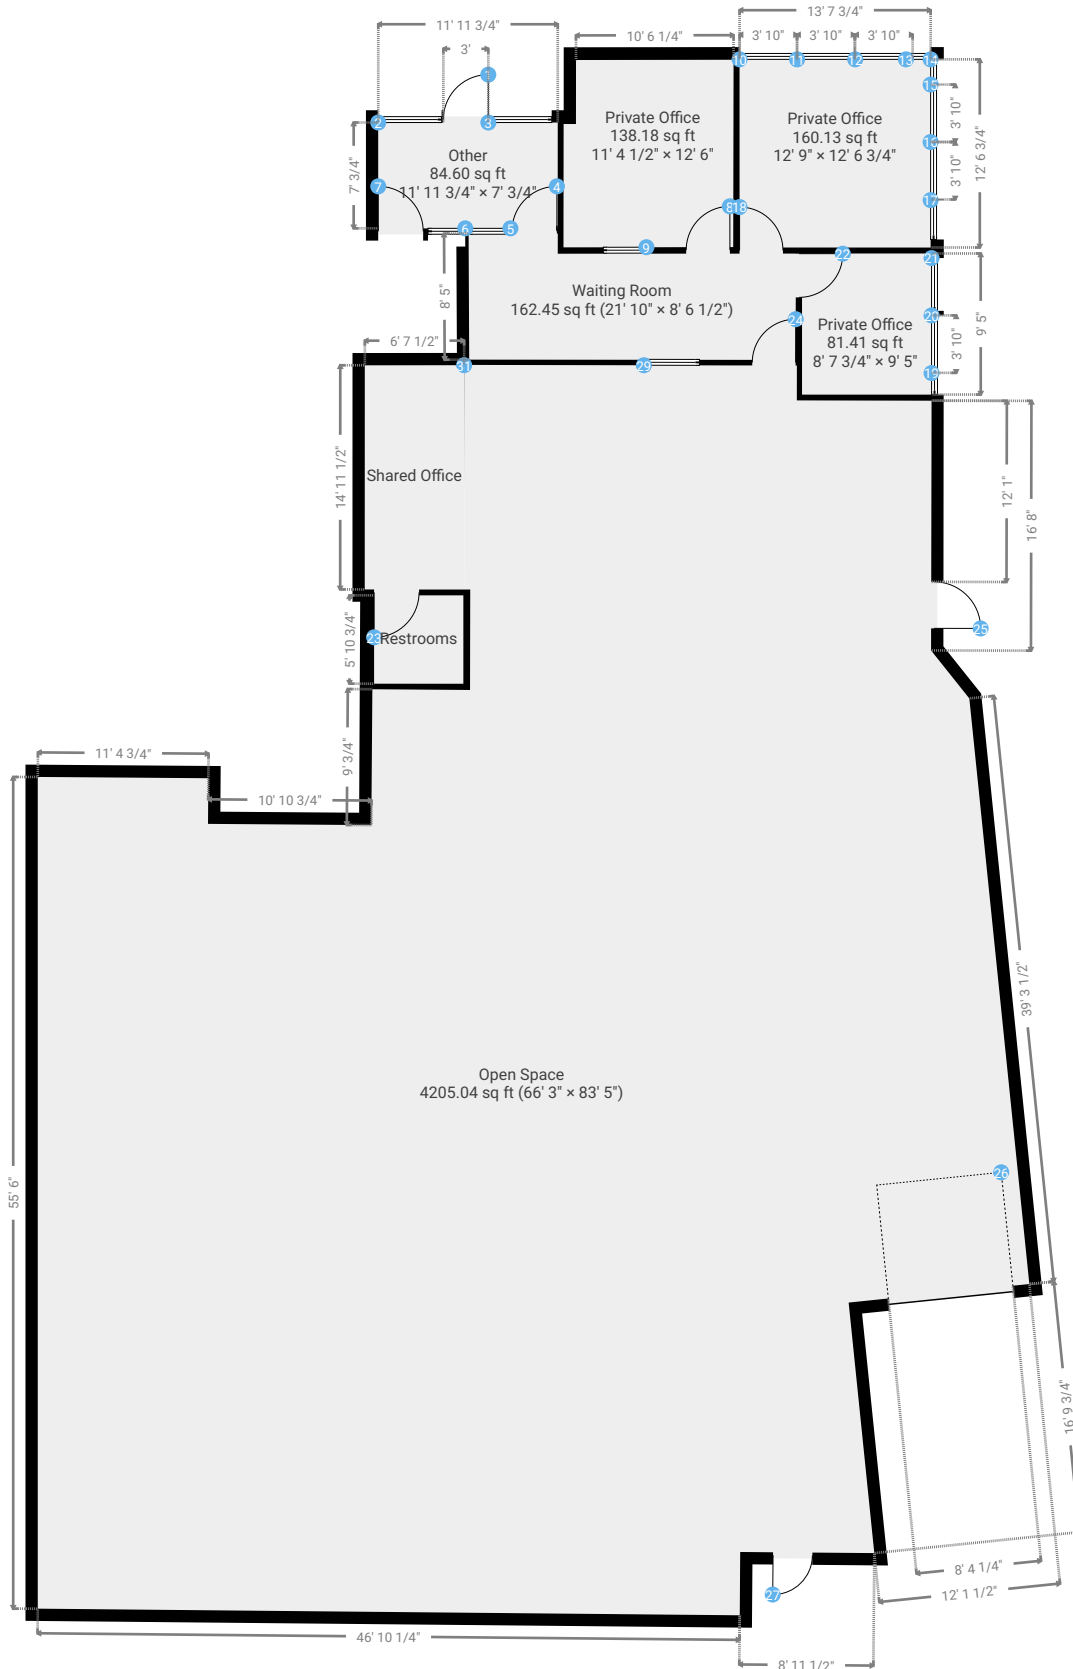

Project 1

TOTAL AREA: 5309.59 sq ft • LIVING AREA: 5309.59 sq ft • FLOORS: 1 • ROOMS: 8

▼ Ground Floor

TOTAL AREA: 5309.59 sq ft • LIVING AREA: 5309.59 sq ft • ROOMS: 8

THIS FLOORPLAN IS PROVIDED WITHOUT WARRANTY OF ANY KIND. SENSOPIA DISCLAIMS ANY WARRANTY INCLUDING, WITHOUT LIMITATION, SATISFACTORY QUALITY OR ACCURACY OF DIMENSIONS.