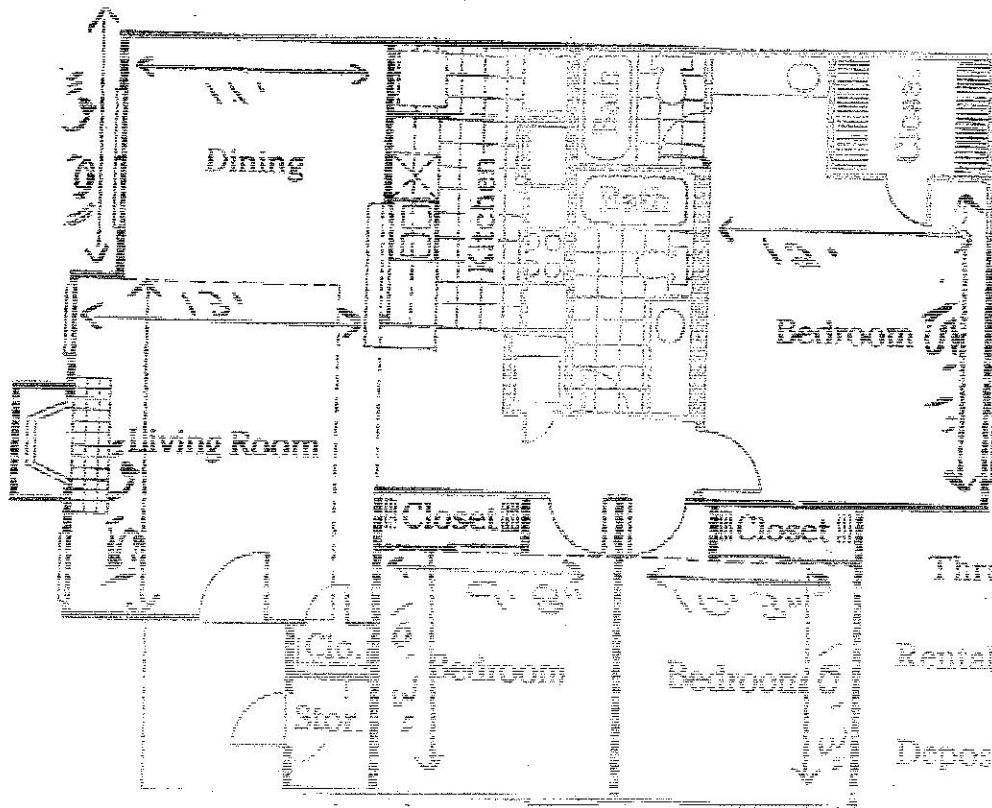

# Inwood Village

PLAN C 1025 SE.

Two Bedroom/Two Bath

Rental Rate: \$ \_\_\_\_\_

Deposit Rate: \$ \_\_\_\_\_

PLAN D 1179 SE.

Three Bedroom/Two Bath

Rental Rate: \$ \_\_\_\_\_

## FOURPLEXES

One Bedroom/One Bath

Rental Rate: \$ \_\_\_\_\_

Deposit Rate: \$ \_\_\_\_\_

- 1-2 & 3 Bedrooms

- Cabana
- Washer/Dryer
- Icemaker
- Microwave
- Fireplace
- Outside Storage
- Cable Connections
- Private Entrance

7200

INWOOD VILLAGE  
FOURPLEXES

PLAN A 769 SF.

PLAN B 762 SF.

One Bedroom/One Bath

Rental Rate: \$ \_\_\_\_\_

Deposit Rate: \$ \_\_\_\_\_