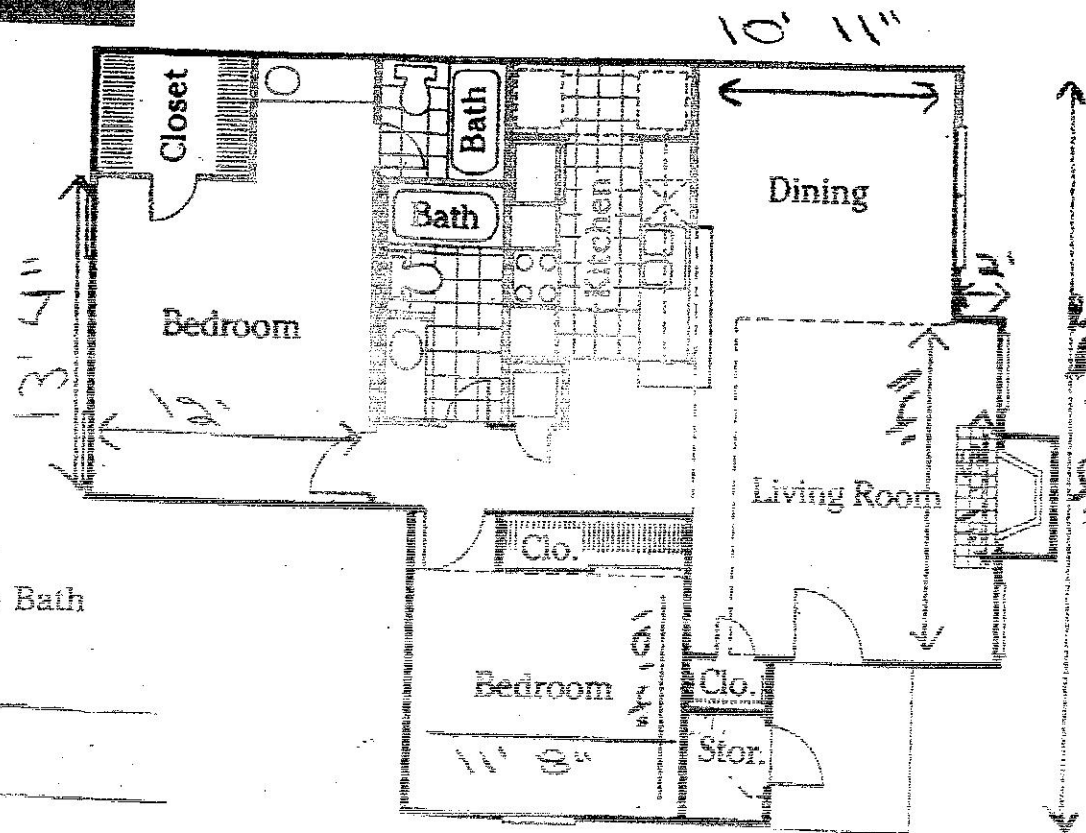

# Inwood Village

PLAN C 1025 SE.

Two Bedroom/Two Bath

Rental Rate: \$ \_\_\_\_\_

Deposit Rate: \$ \_\_\_\_\_

PLAN D 1179 SE.

Three Bedroom/Two Bath

Rental Rate: \$ \_\_\_\_\_

## FOURPLEXES

One Bedroom/One Bath

Rental Rate: \$ \_\_\_\_\_

Deposit Rate: \$ \_\_\_\_\_

- 1-2 & 3 Bedrooms

- Cabana
- Washer/Dryer
- Icemaker
- Microwave
- Fireplace
- Outside Storage
- Cable Connections
- Private Entrance

7200

INWOOD VILLAGE  
FOURPLEXES

PLAN A 769 SF.

PLAN B 762 SF.

One Bedroom/One Bath

Rental Rate: \$ \_\_\_\_\_

Deposit Rate: \$ \_\_\_\_\_