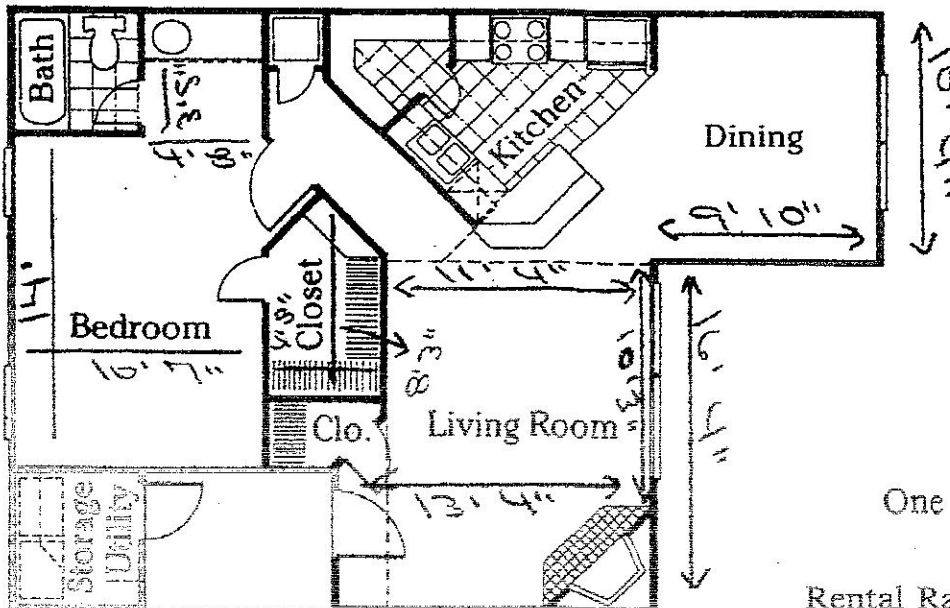

## FOURPLEXES

One Bedroom/One Bath

Rental Rate: \$ \_\_\_\_\_

Deposit Rate: \$ \_\_\_\_\_

- 1-2 & 3 Bedrooms

- Cabana
- Washer/Dryer
- Icemaker
- Microwave
- Fireplace
- Outside Storage
- Cable Connections
- Private Entrance

7200

INWOOD VILLAGE  
FOURPLEXES

PLAN A 769 SF.

PLAN B 762 SF.

One Bedroom/One Bath

Rental Rate: \$ \_\_\_\_\_

Deposit Rate: \$ \_\_\_\_\_