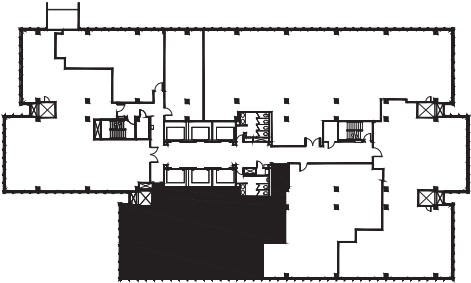

TOWER 233, SUITE 2305

2,700 RSF

KEY PLAN