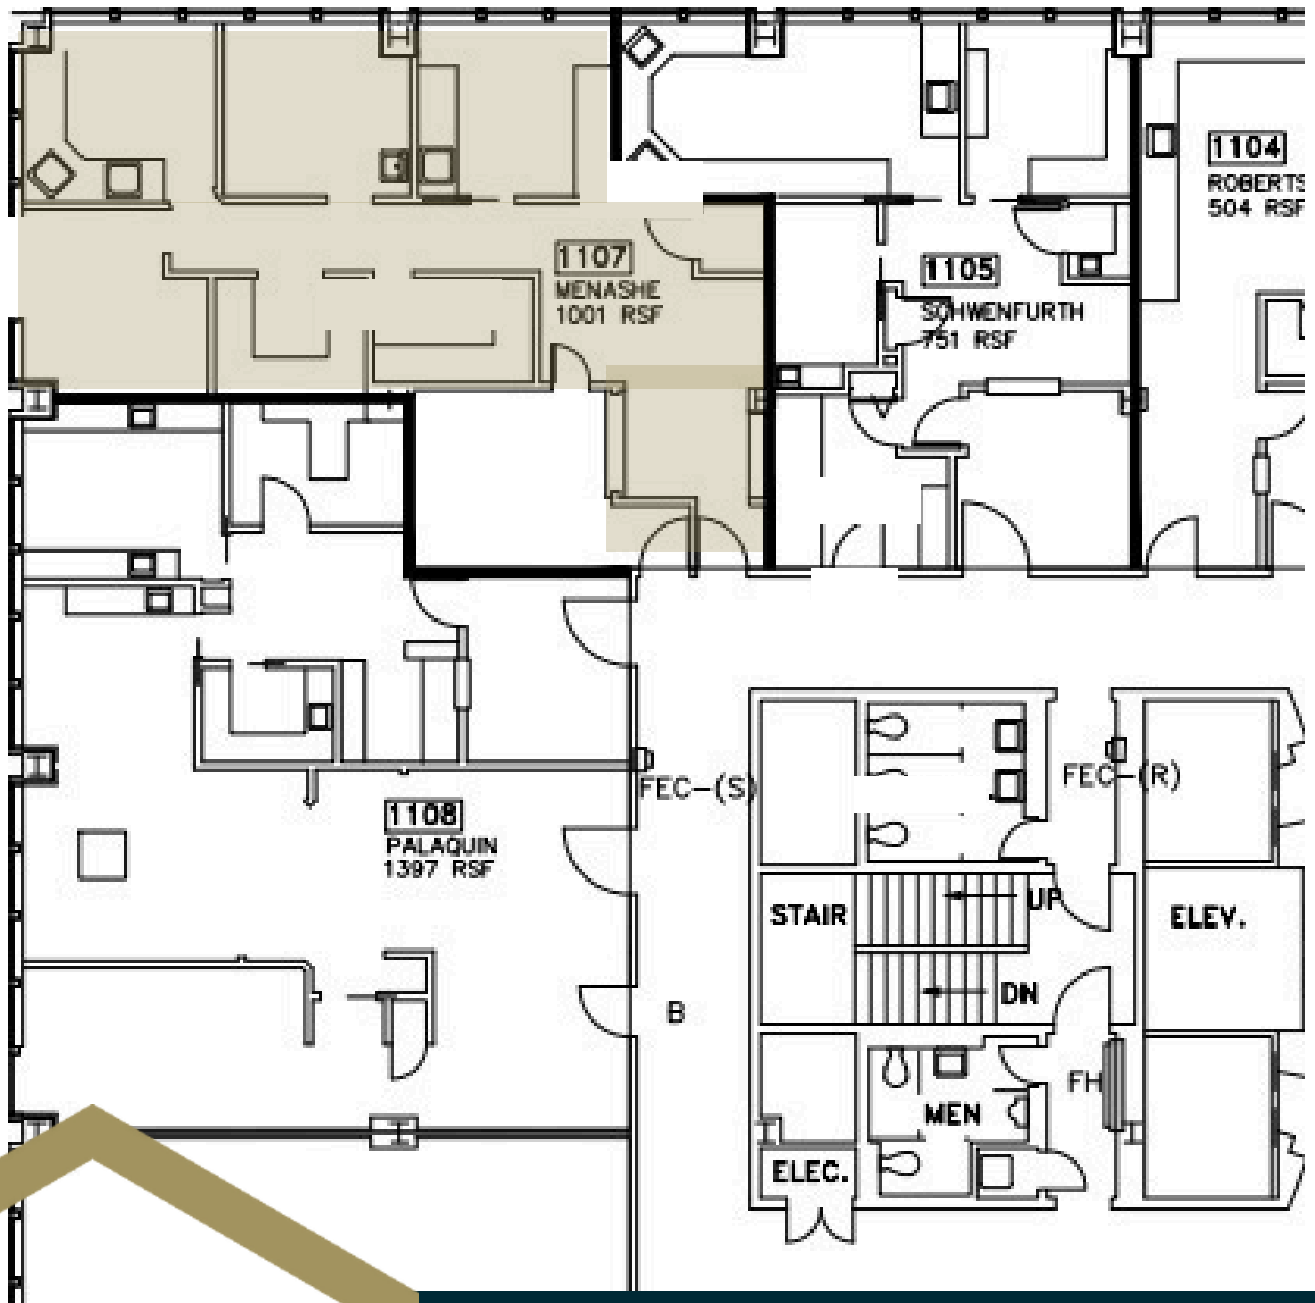

511 BUILDING

511 SW 10TH AVENUE | PORTLAND, OR

SUITE 1107: 1,001 RSF

FOR LEASING INFORMATION:

CARTER BEYL

Licensed in Oregon

503.522.2280

Carter@menasheproperties.com

MENASHE
PROPERTIES