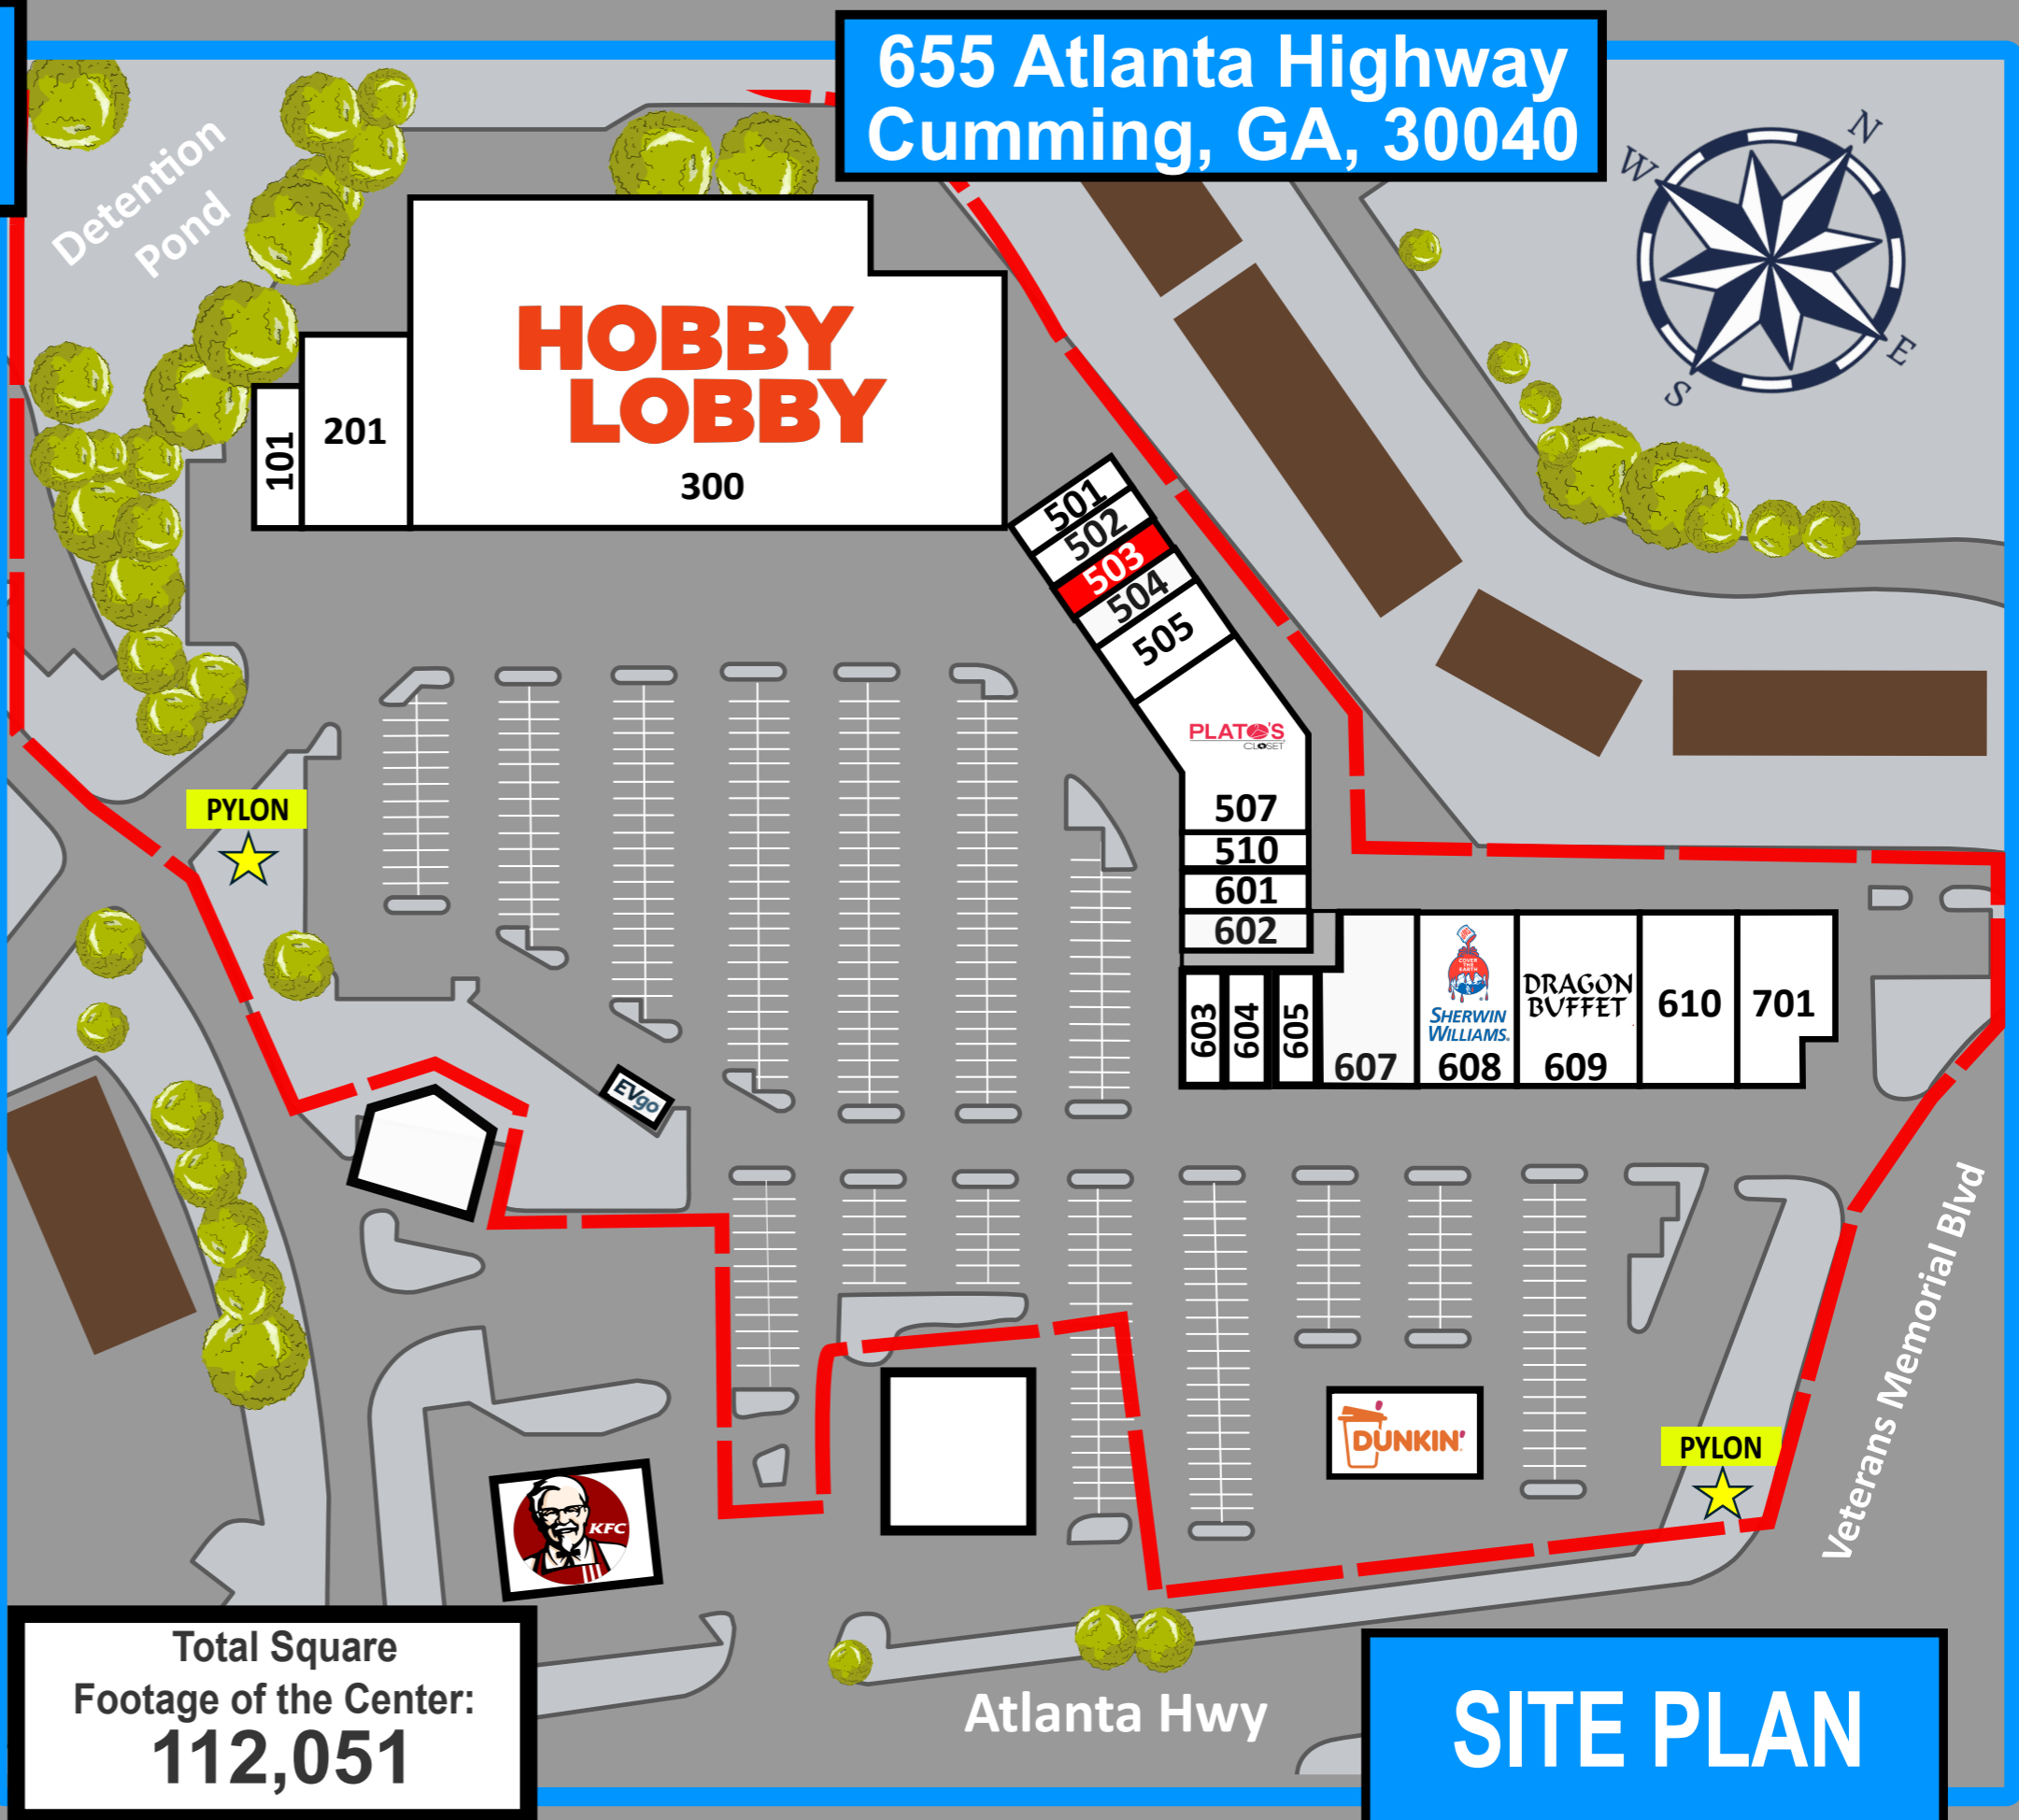

LANIER CROSSING SHOPPING CENTER

655 Atlanta Highway
Cumming, GA, 30040

STE.	TENANT	SQ. FT
101	Moto Asian Cuisine	1,400
201	Style Encore	6,000
300	Hobby Lobby	54,154
501	The Goldsmith Jewelers	1,400
502	Qwik Pack & Ship	1,050
503	VACANT	1,050
504	Cleo P Nails & Spa	1,400
505	Cosmo Professional	2,800
507	Plato's Closet	6,755
510	Vapors Emporium	1,400
601	Ames Tools	1,680
602	VG Hair Salon LLC (Opening Soon)	1,540
603	Subway	1,200
604	Cricket Wireless	1,200
605	1st Acceptance Insurance	1,200
607	Indian Restaurant (Opening Soon)	4,184
608	Sherwin Williams	3,200
609	Dragon Buffet	7,850
610	Beautix Beauty Supply	7,000
701	Dr. Bragg Dental	3,539
***	Dunkin' Donuts	2,049
***	EVgo	****

Total Square Footage of the Center:
112,051

SITE PLAN