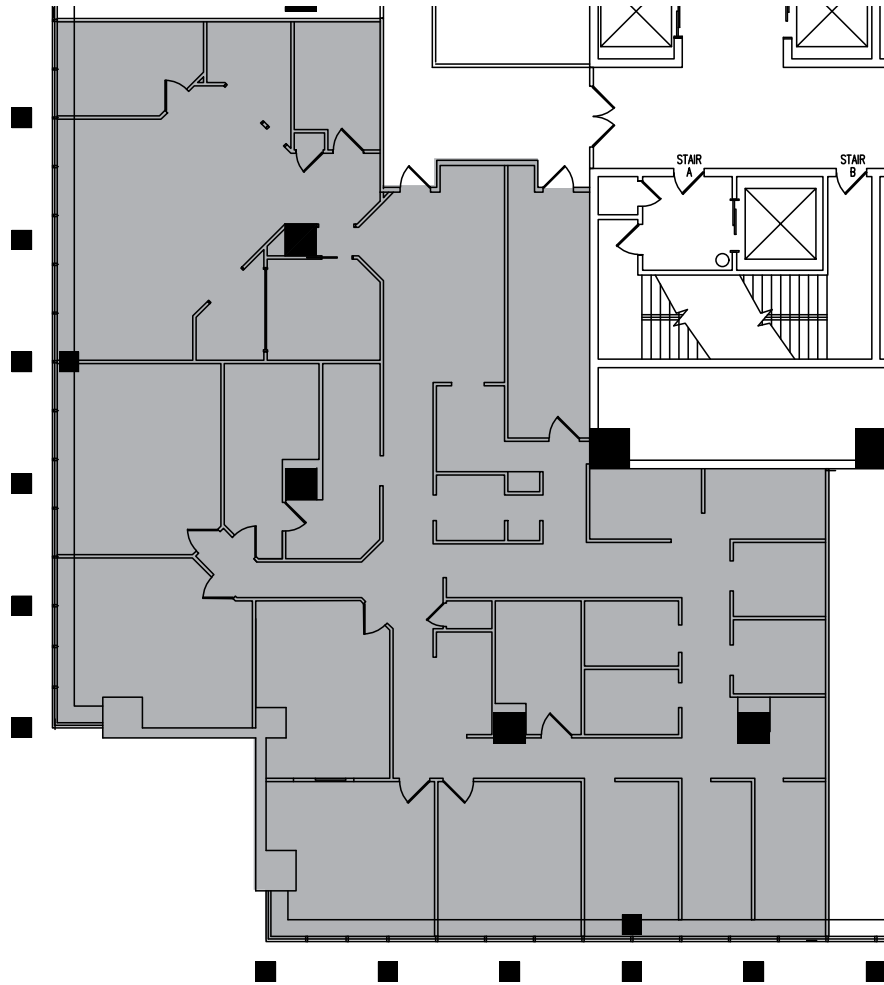

11TH FLOOR - 6,907 SQ. FT.

VIEW SPACE ON VTS

Pearl River | NY

WWW.BLUEHILLPLAZA.COM

 SCALE: N.T.S.

JAMES B. TULLY
Executive Vice President
+1 201 712 5804
james.tully@cbre.com

JON MEISEL
Senior Vice President
+1 732 509 2843
jon.meisel@cbre.com