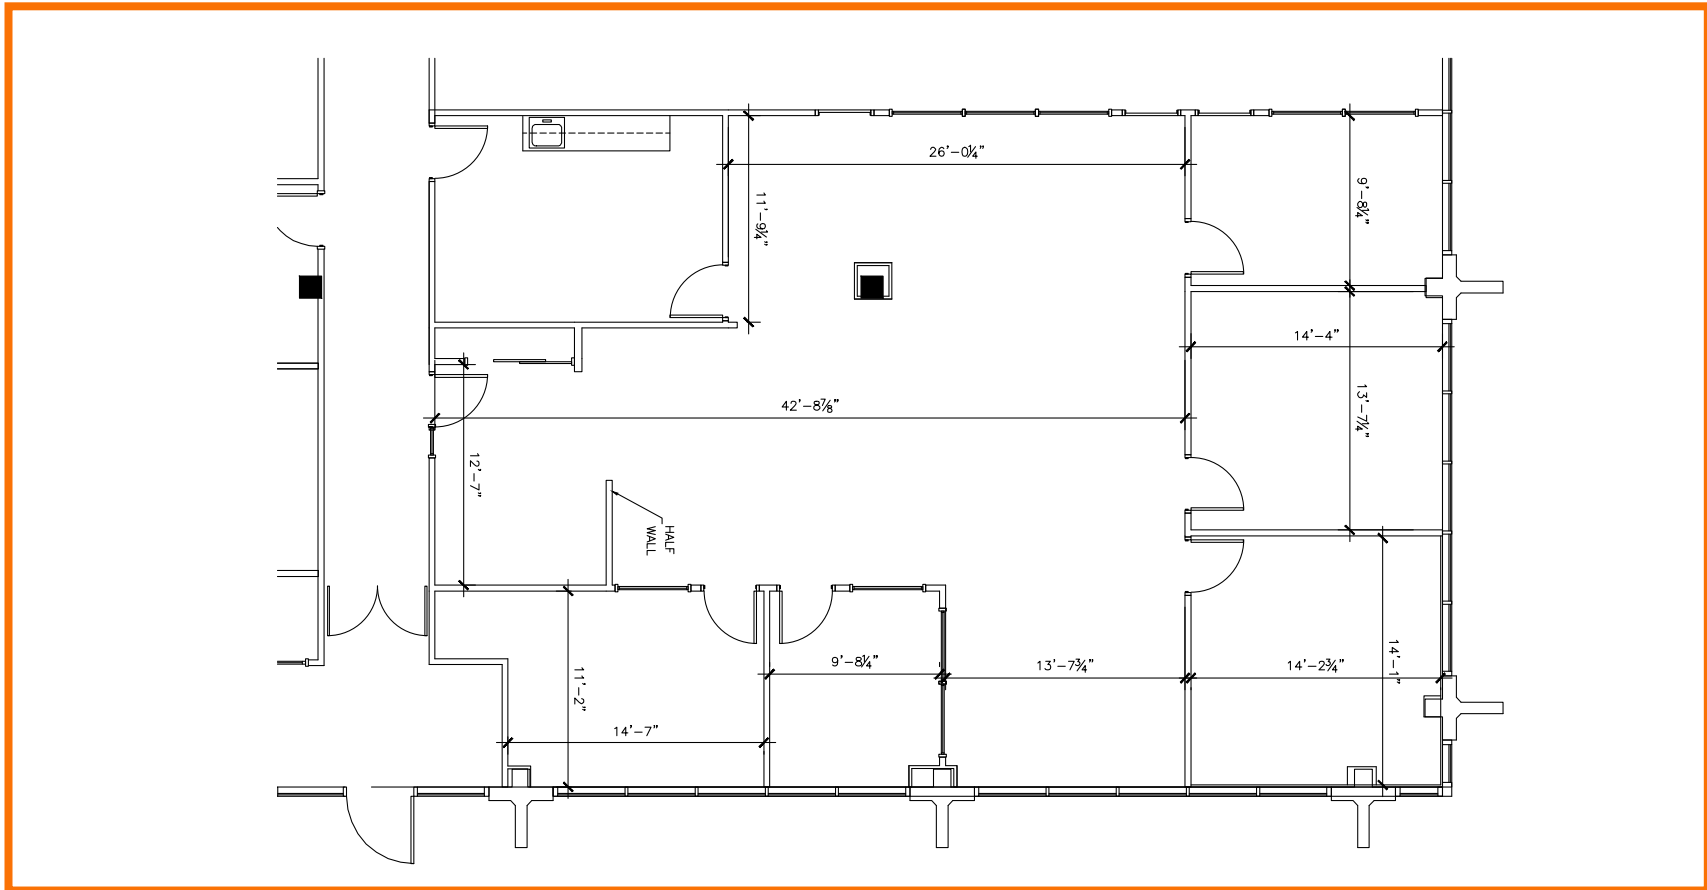

# FLOOR PLANS First Floor

Suite 170 | SF: 2,523

For information contact:  
**IGNACIO FELLER**  
Commercial Real Estate Director  
(847) 777-9513  
ifeller@ohareoffices.com  
OhareOffices.com