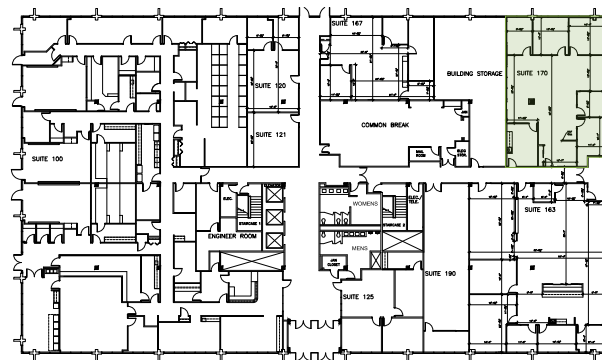

# FLOOR PLANS First Floor

Suite 170 | SF: 2,523

For information contact:  
**IGNACIO FELLER**  
Commercial Real Estate Director  
(847) 777-9513  
ifeller@ohareoffices.com  
OhareOffices.com