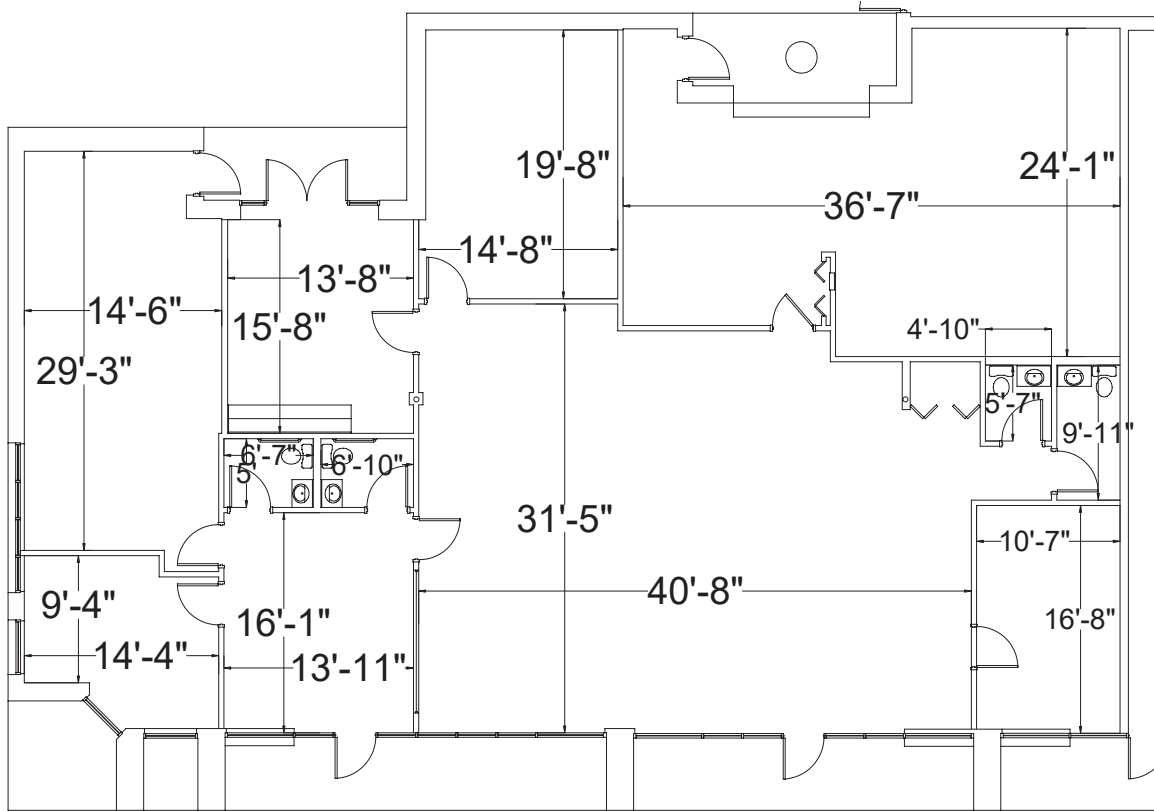

5804 Breckenridge Parkway, Tampa, FL

**Suite E: 4,365 RSF**

KEY PLAN

For more information:

Kelli Hatton  
+1 813.454.1619  
khatton@naiburnsscalo.com

Coy Lowrey  
+1 813.215.8168  
clowrey@naiburnsscalo.com