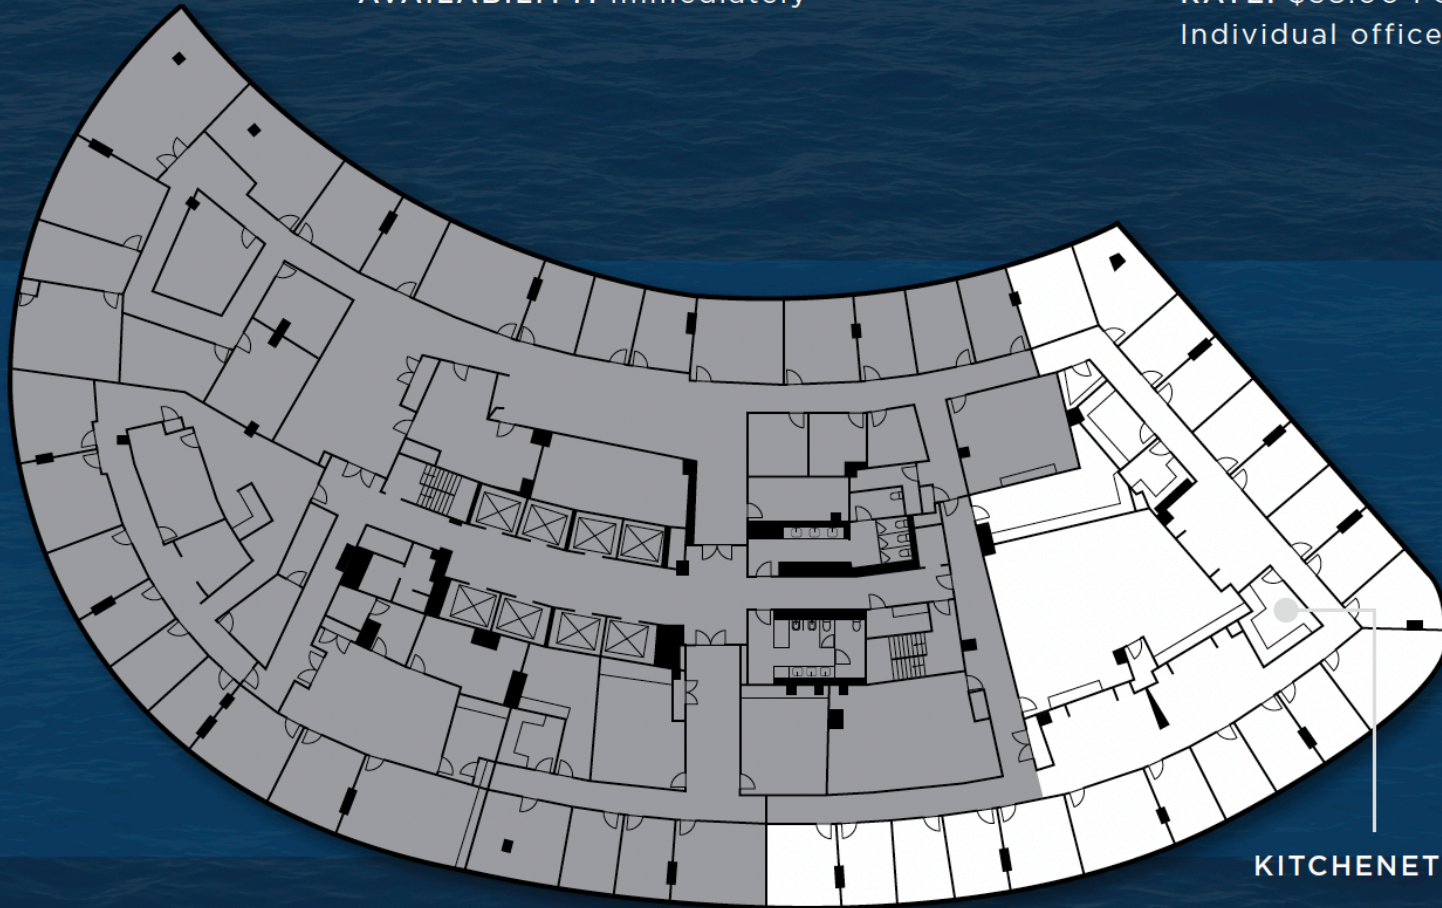

SIXTH FLOOR

- **SIZE:** Flexible single office up to full 7,100 SF
- **AVAILABILITY:** Immediately
- **TERM:** Flexible through October 2027
- **RATE:** \$38.00 FS for full space; Individual offices vary

KITCHENETTE

SPACE FEATURES

FREE STANDING BUILDING

FURNITURE AVAILABLE

TERM AVAILABLE THROUGH OCTOBER 31, 2027