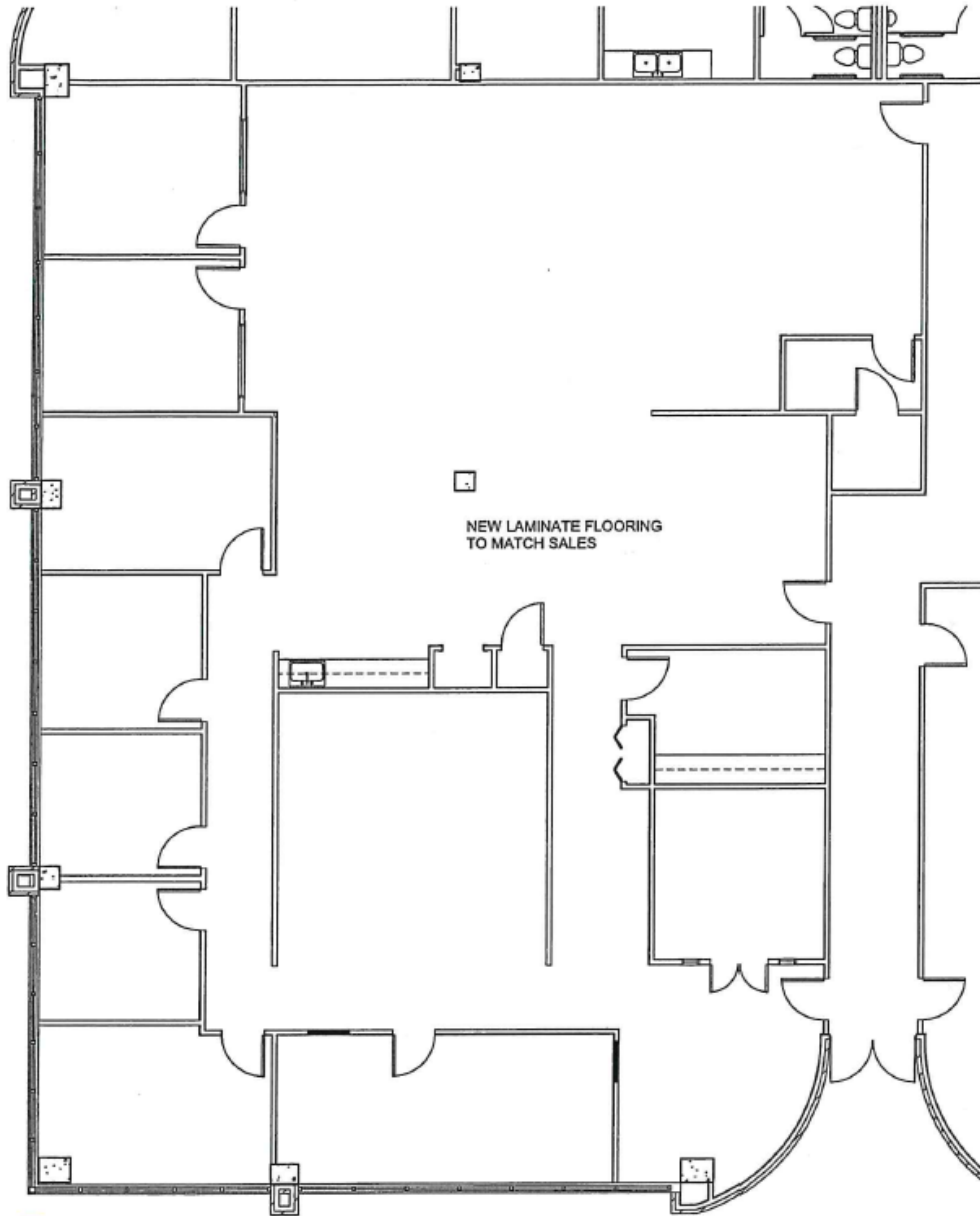

75 CANTON

Professional Park

Limited Time Only!
**On 5-Year lease terms, we will lower the rate to \$12.psf for the entire first year!*
**Inquire for more details*

Building 1343 – Suite B 5,195± SF

For Leasing Information: