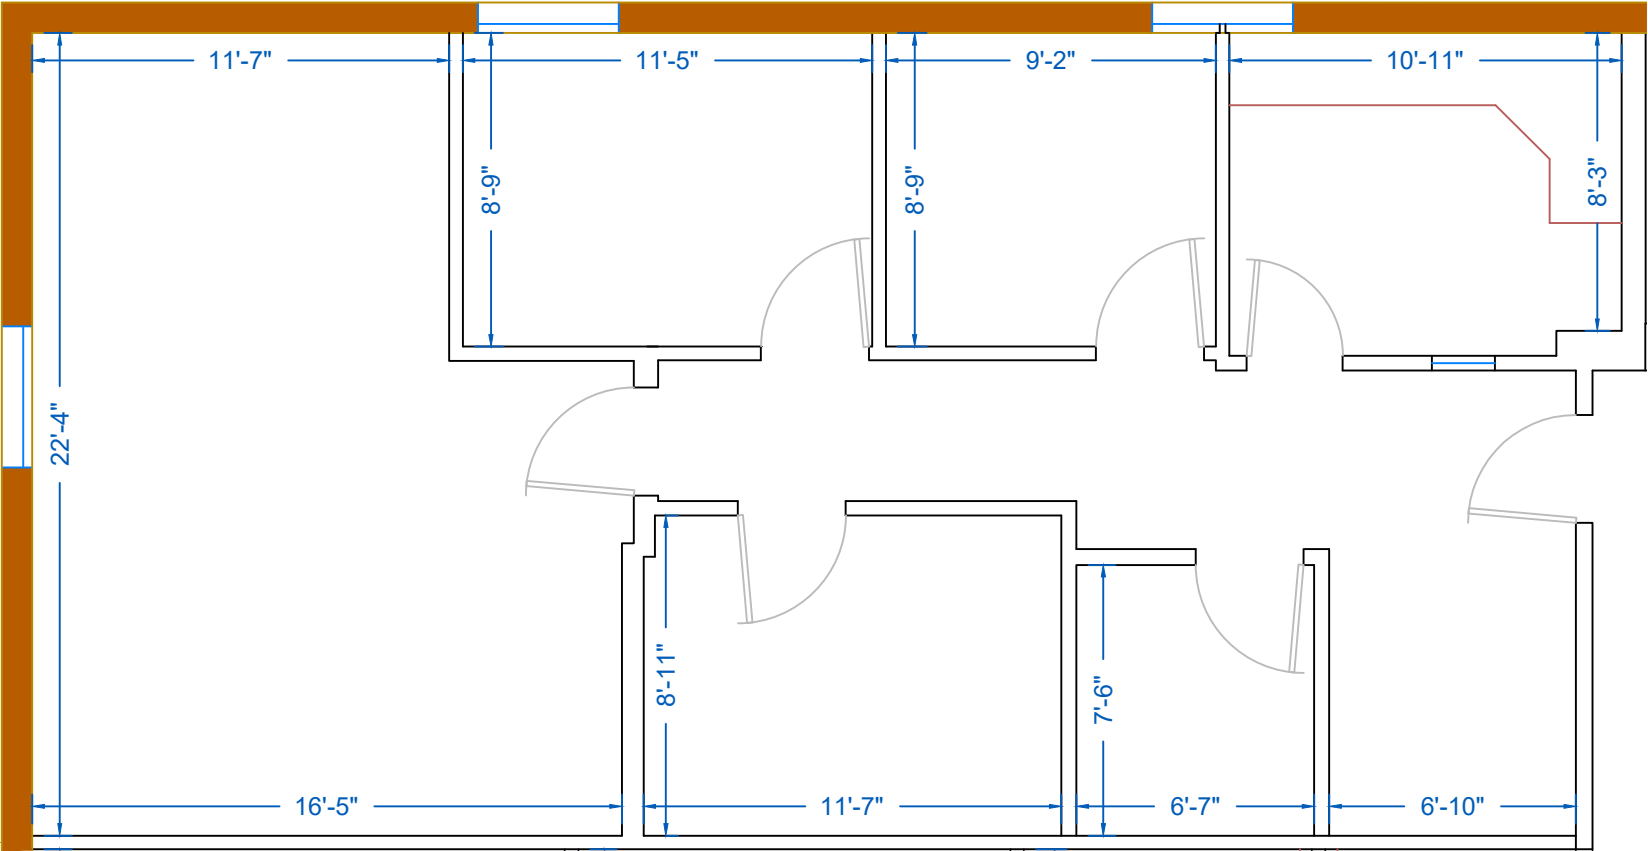

# Garfield Professional Center

735 Garfield Ave, Suite 203  
1,284 Rentable Square Feet

Scale: 3/16" = 1'-0"

PO Box 1189  
Palatine, IL 60078

**MOATS**  
OFFICE PROPERTIES

Office: 847-359-2121  
Ryan: 847-363-9700