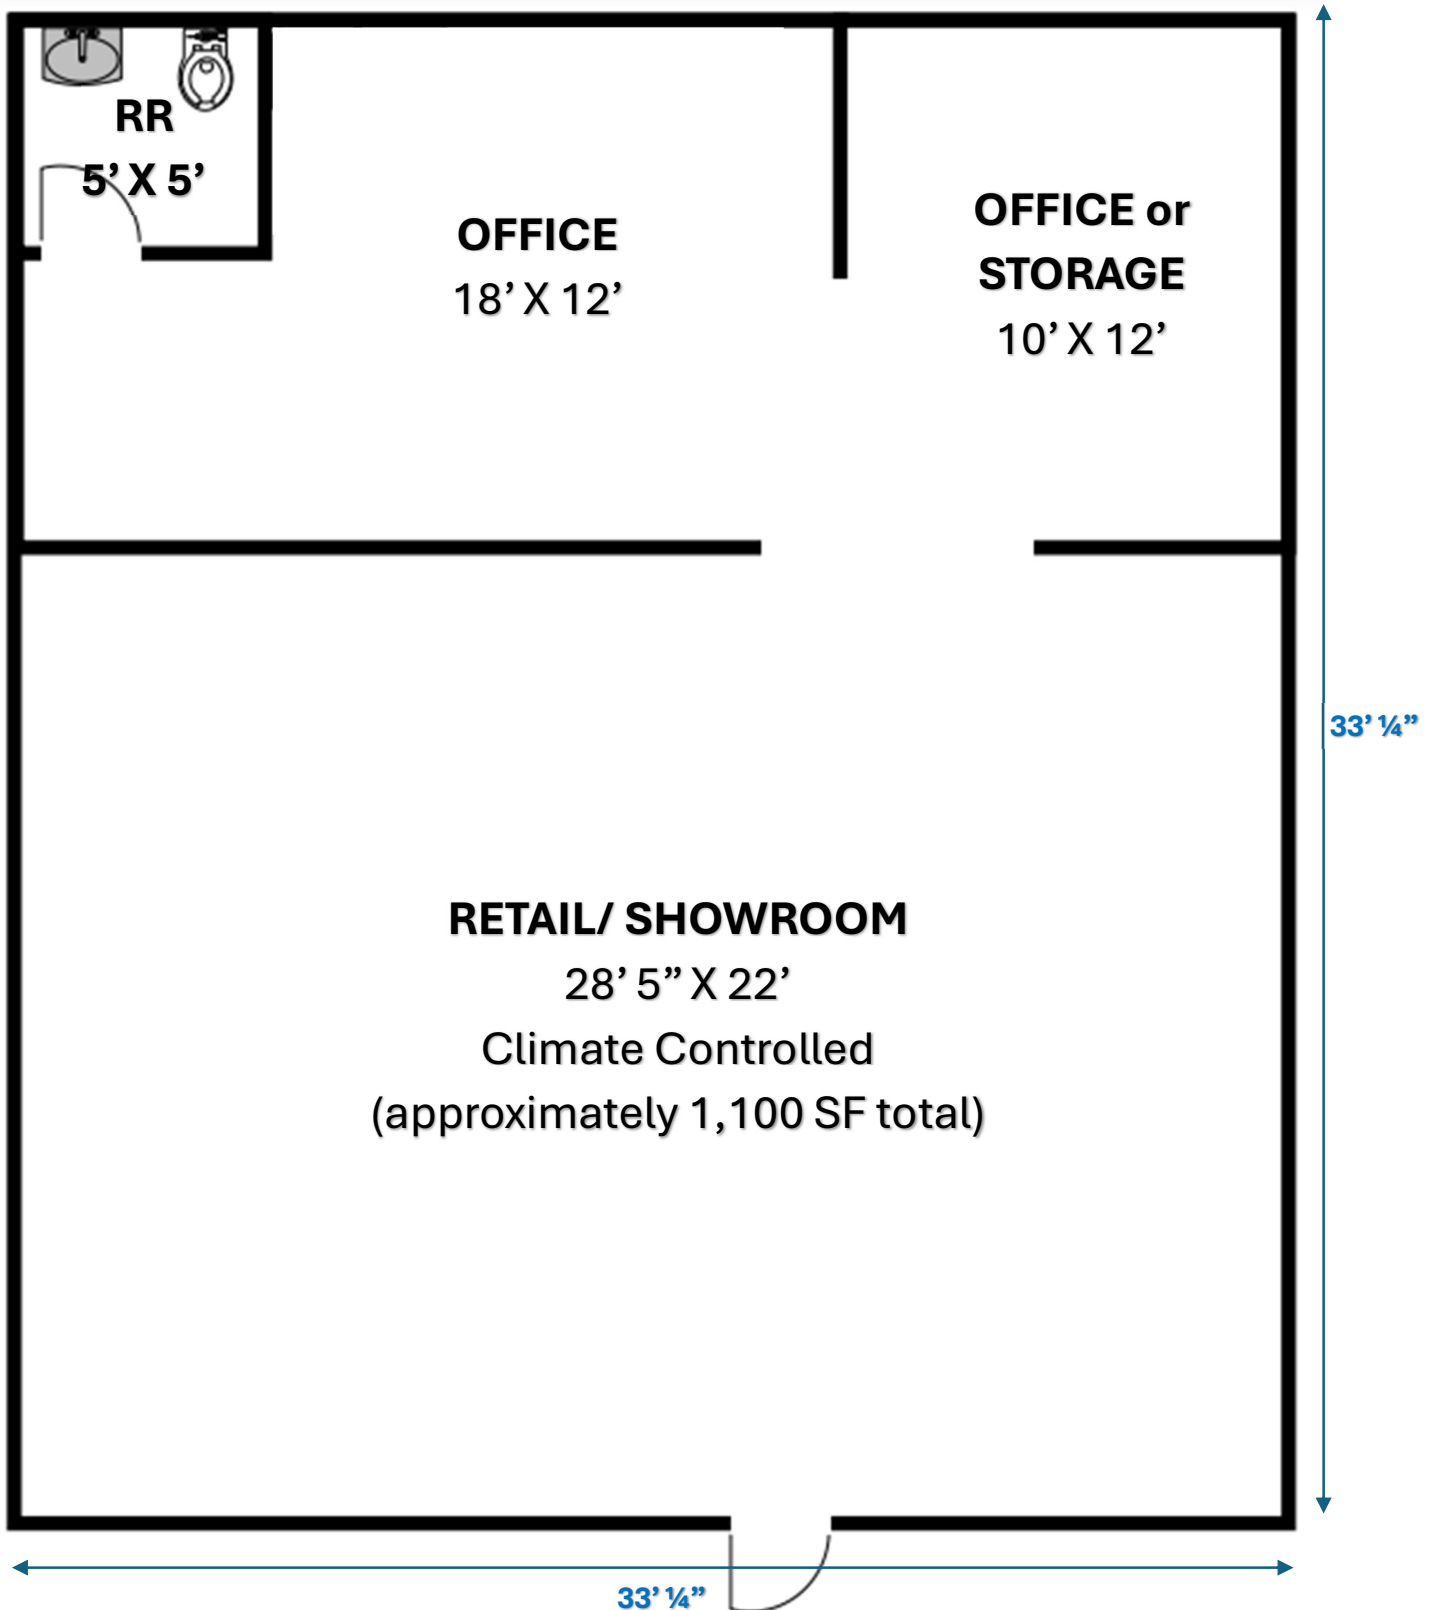

KAREN PLAZA

2810 Louetta Rd, Suite 3, Spring, TX 77388

(approximately 1,100 SF)

*All measurements are approximate