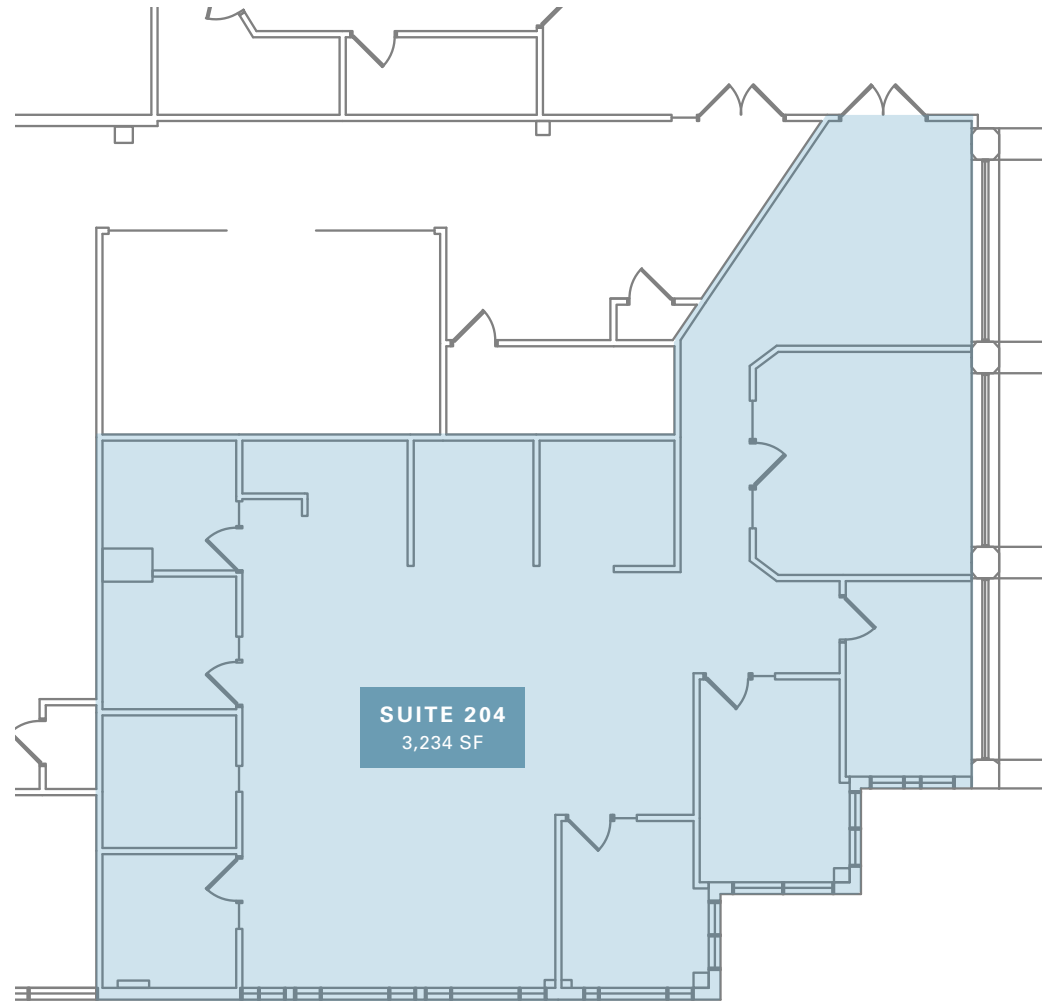

2ND FLOOR / SUITE 204 / 3,234 SF

400 Valley Road, Mt Arlington NJ 07856

Suites 200, 203, and 204 are contiguous and can be combined for a total of 26,743 SF