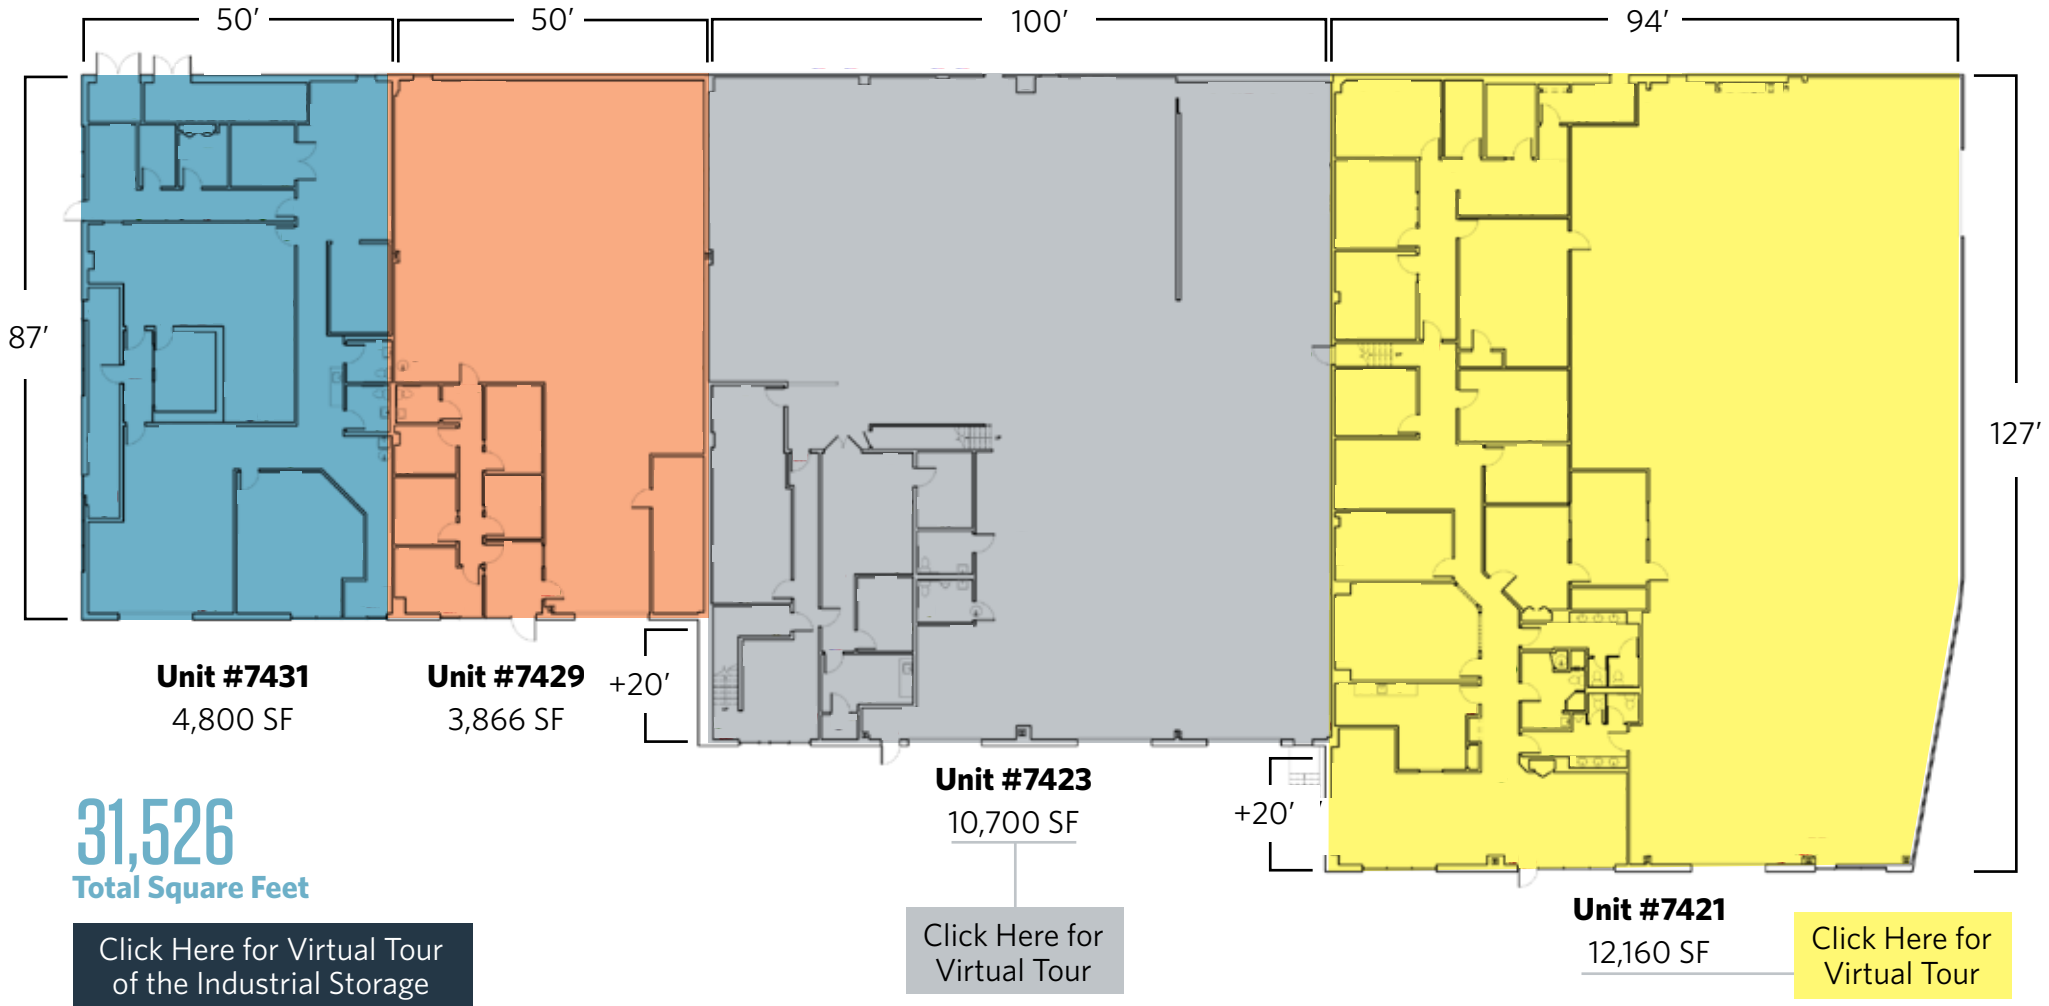

7419-7431 LINDBERGH DR

Gaithersburg, MD 20879
Montgomery County

FLEX/ WAREHOUSE FLOOR PLAN

*All measurements are approximate and intended for estimating purposes only.

Kenneth Fellows
kfellows@klnb.com
301-222-0210

Robert Pugh
rpugh@klnb.com
301-222-0211

Lucas Glaeser
lglaeser@klnb.com
301-265-5614

12435 Park Potomac Ave, Suite 250
Rockville MD, 20854
klnb.com