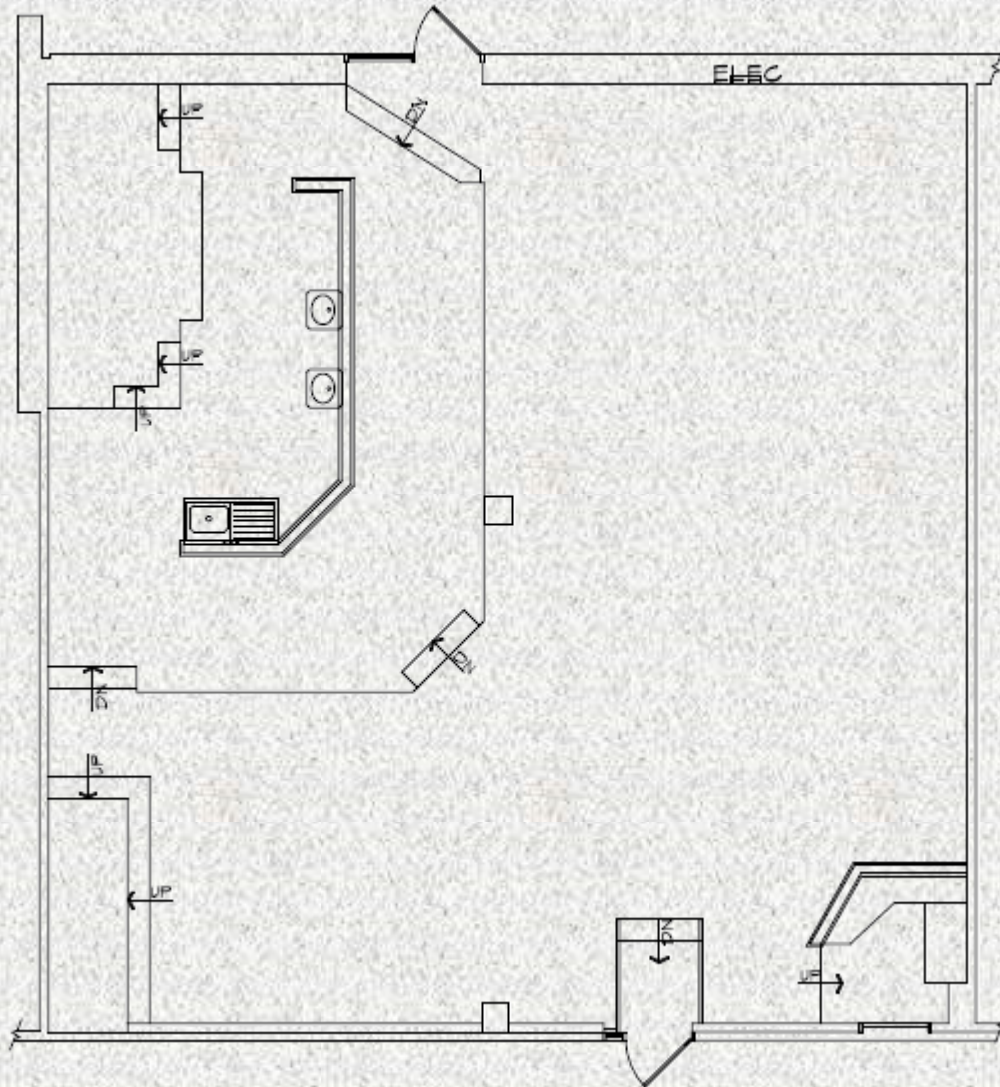

Shadow Mountain Office Center

5840 S. Memorial Drive Tulsa, Oklahoma

Suite 201-B
2,050 Sq. Ft.

- Ground Floor
- Memorial Drive Frontage
- Private Entry

For additional information contact
Paul D. Wilson
at 918-743-4300 or
email paul@tfptulsa.com
www.tfptulsa.com