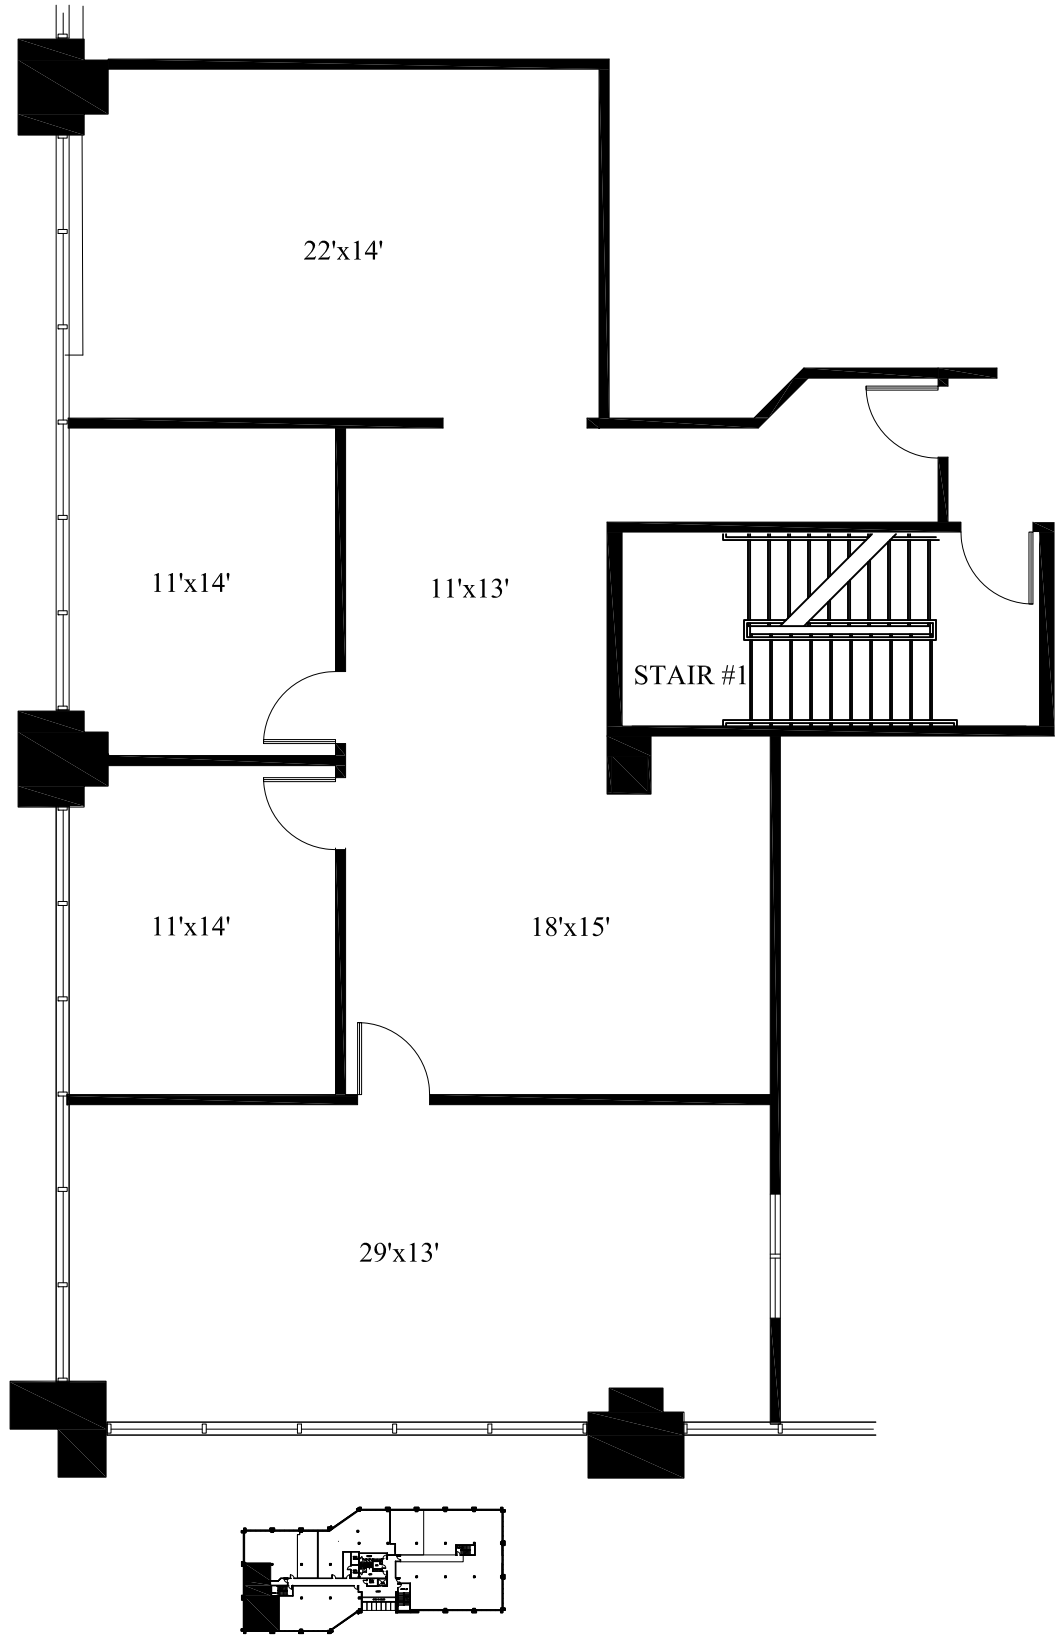

TWIN CENTRAL OFFICE BUILDING

1401 North Central Expressway, Richardson, Texas

SUITE 201
1,823 RSF

2ND FLOOR

Scale: 1/8"=1'-0"

All dimensions and square footages are approximate.

January 17, 2024