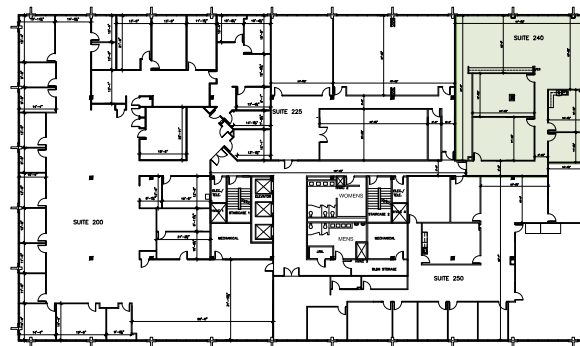

FLOOR PLANS Second Floor

Suite 240 | SF: 3,690

For information contact:
IGNACIO FELLER
Commercial Real Estate Director
(847) 777-9513
ifeller@ohareoffices.com
OhareOffices.com