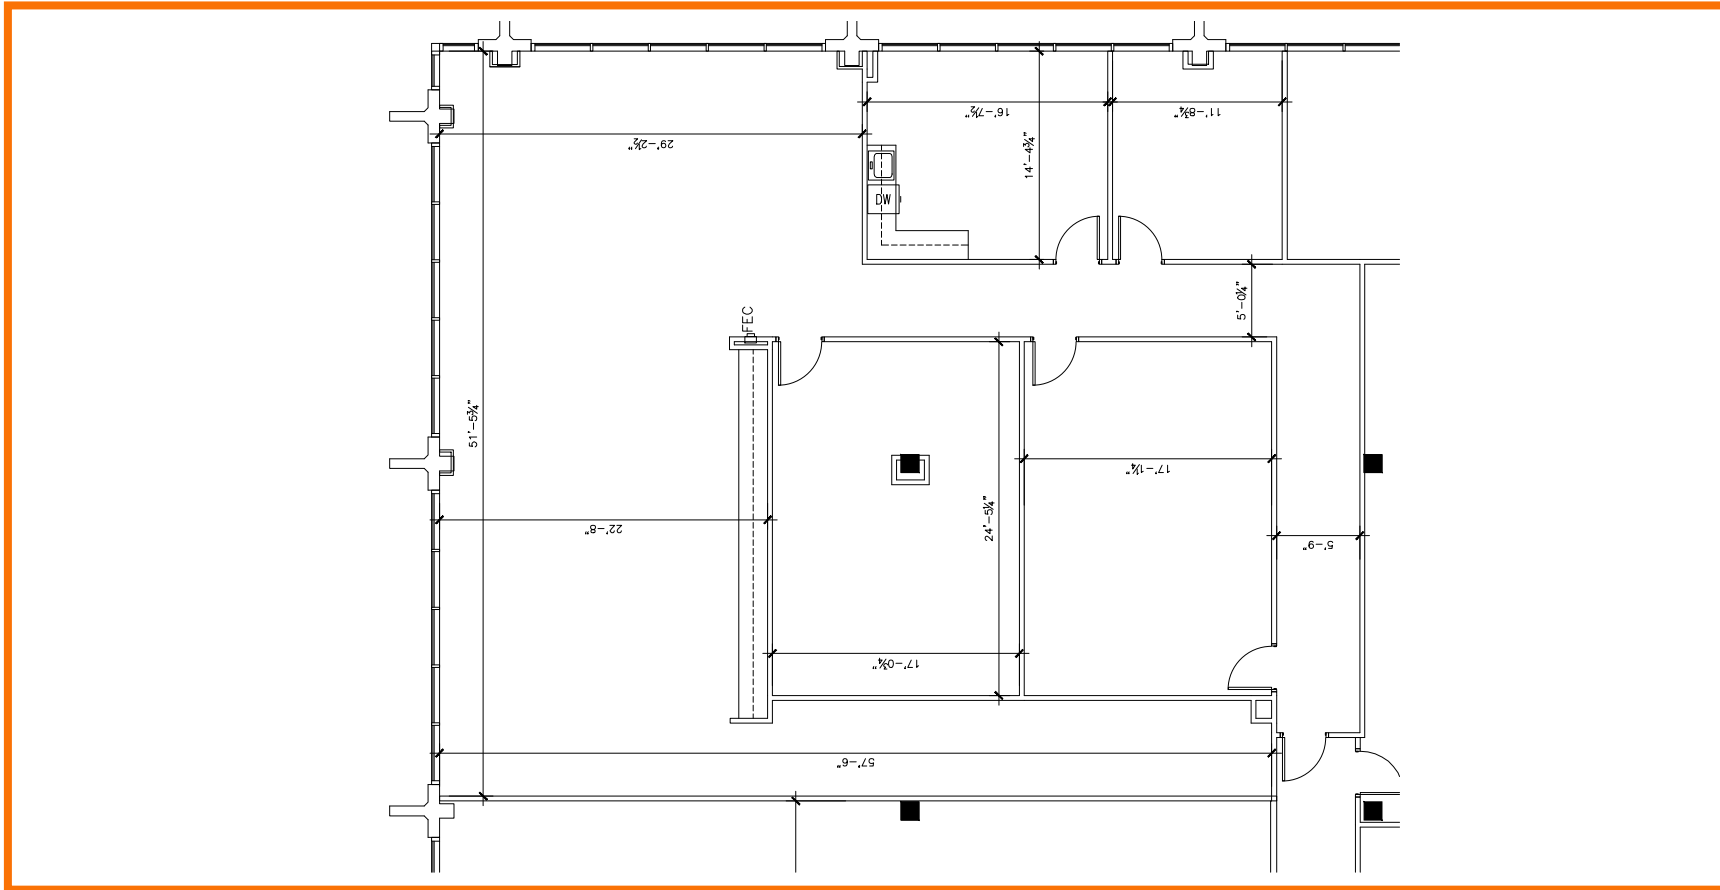

FLOOR PLANS Second Floor

Suite 240 | SF: 3,690

For information contact:
IGNACIO FELLER
Commercial Real Estate Director
(847) 777-9513
ifeller@ohareoffices.com
OhareOffices.com