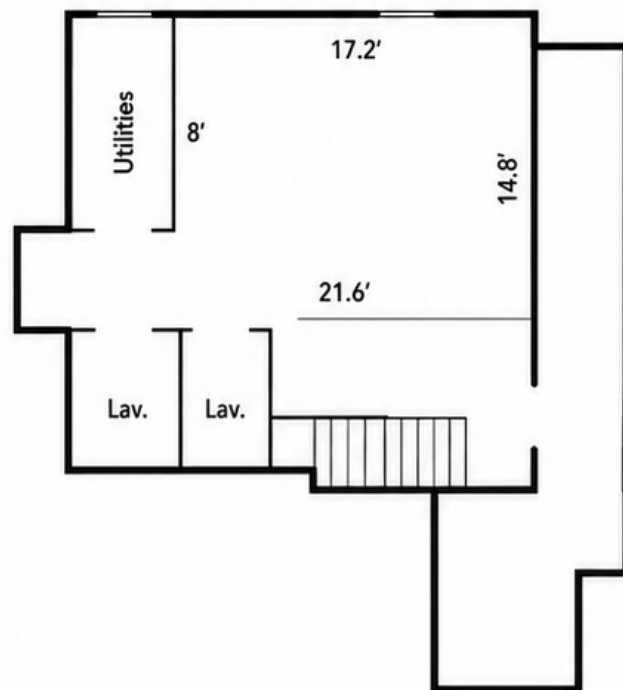

37 ARCH STREET

GREENWICH, CT

2ND FLOOR | 1,016 SF

1ST FLOOR | 1,356 SF

LOWER LEVEL | 718 SF

FLOOR PLANS ARE APPROXIMATE SQUARE FOOTAGE AND DIMENSIONS.

DEEMED RELIABLE BUT NOT GUARANTEED.