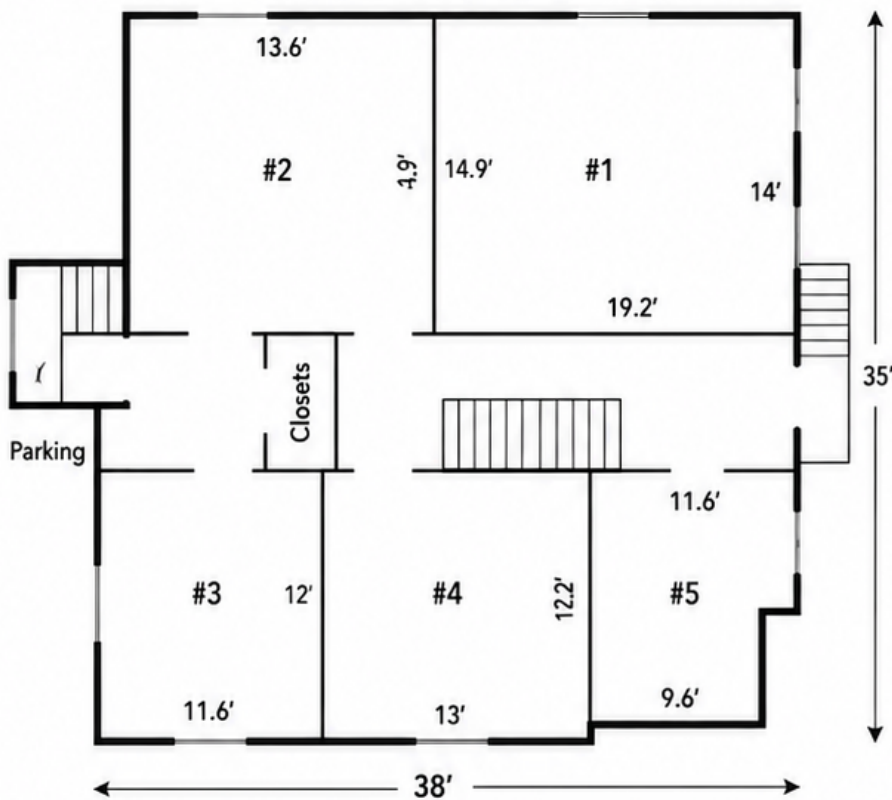

37 ARCH STREET

GREENWICH, CT

2ND FLOOR | 1,016 SF

1ST FLOOR | 1,356 SF

LOWER LEVEL | 718 SF

FLOOR PLANS ARE APPROXIMATE SQUARE FOOTAGE AND DIMENSIONS.

DEEMED RELIABLE BUT NOT GUARANTEED.