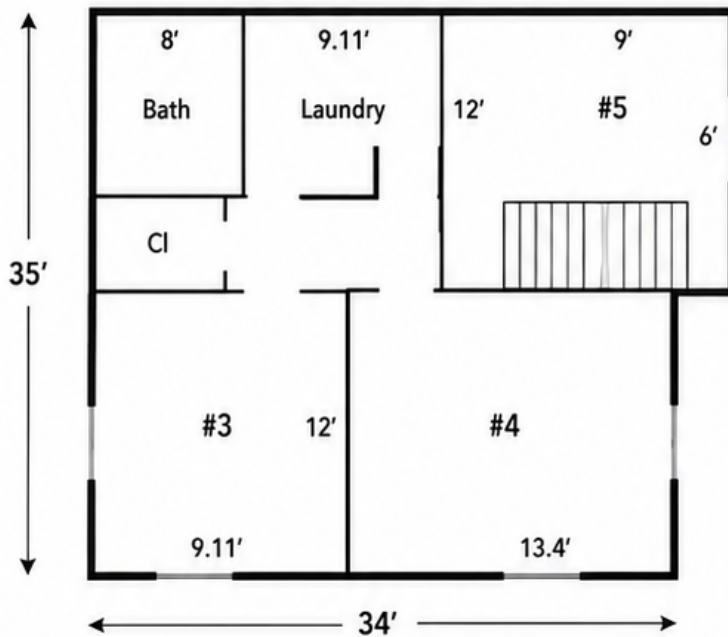

37 ARCH STREET

GREENWICH, CT

2ND FLOOR | 1,016 SF

1ST FLOOR | 1,356 SF

LOWER LEVEL | 718 SF

FLOOR PLANS ARE APPROXIMATE SQUARE FOOTAGE AND DIMENSIONS.

DEEMED RELIABLE BUT NOT GUARANTEED.