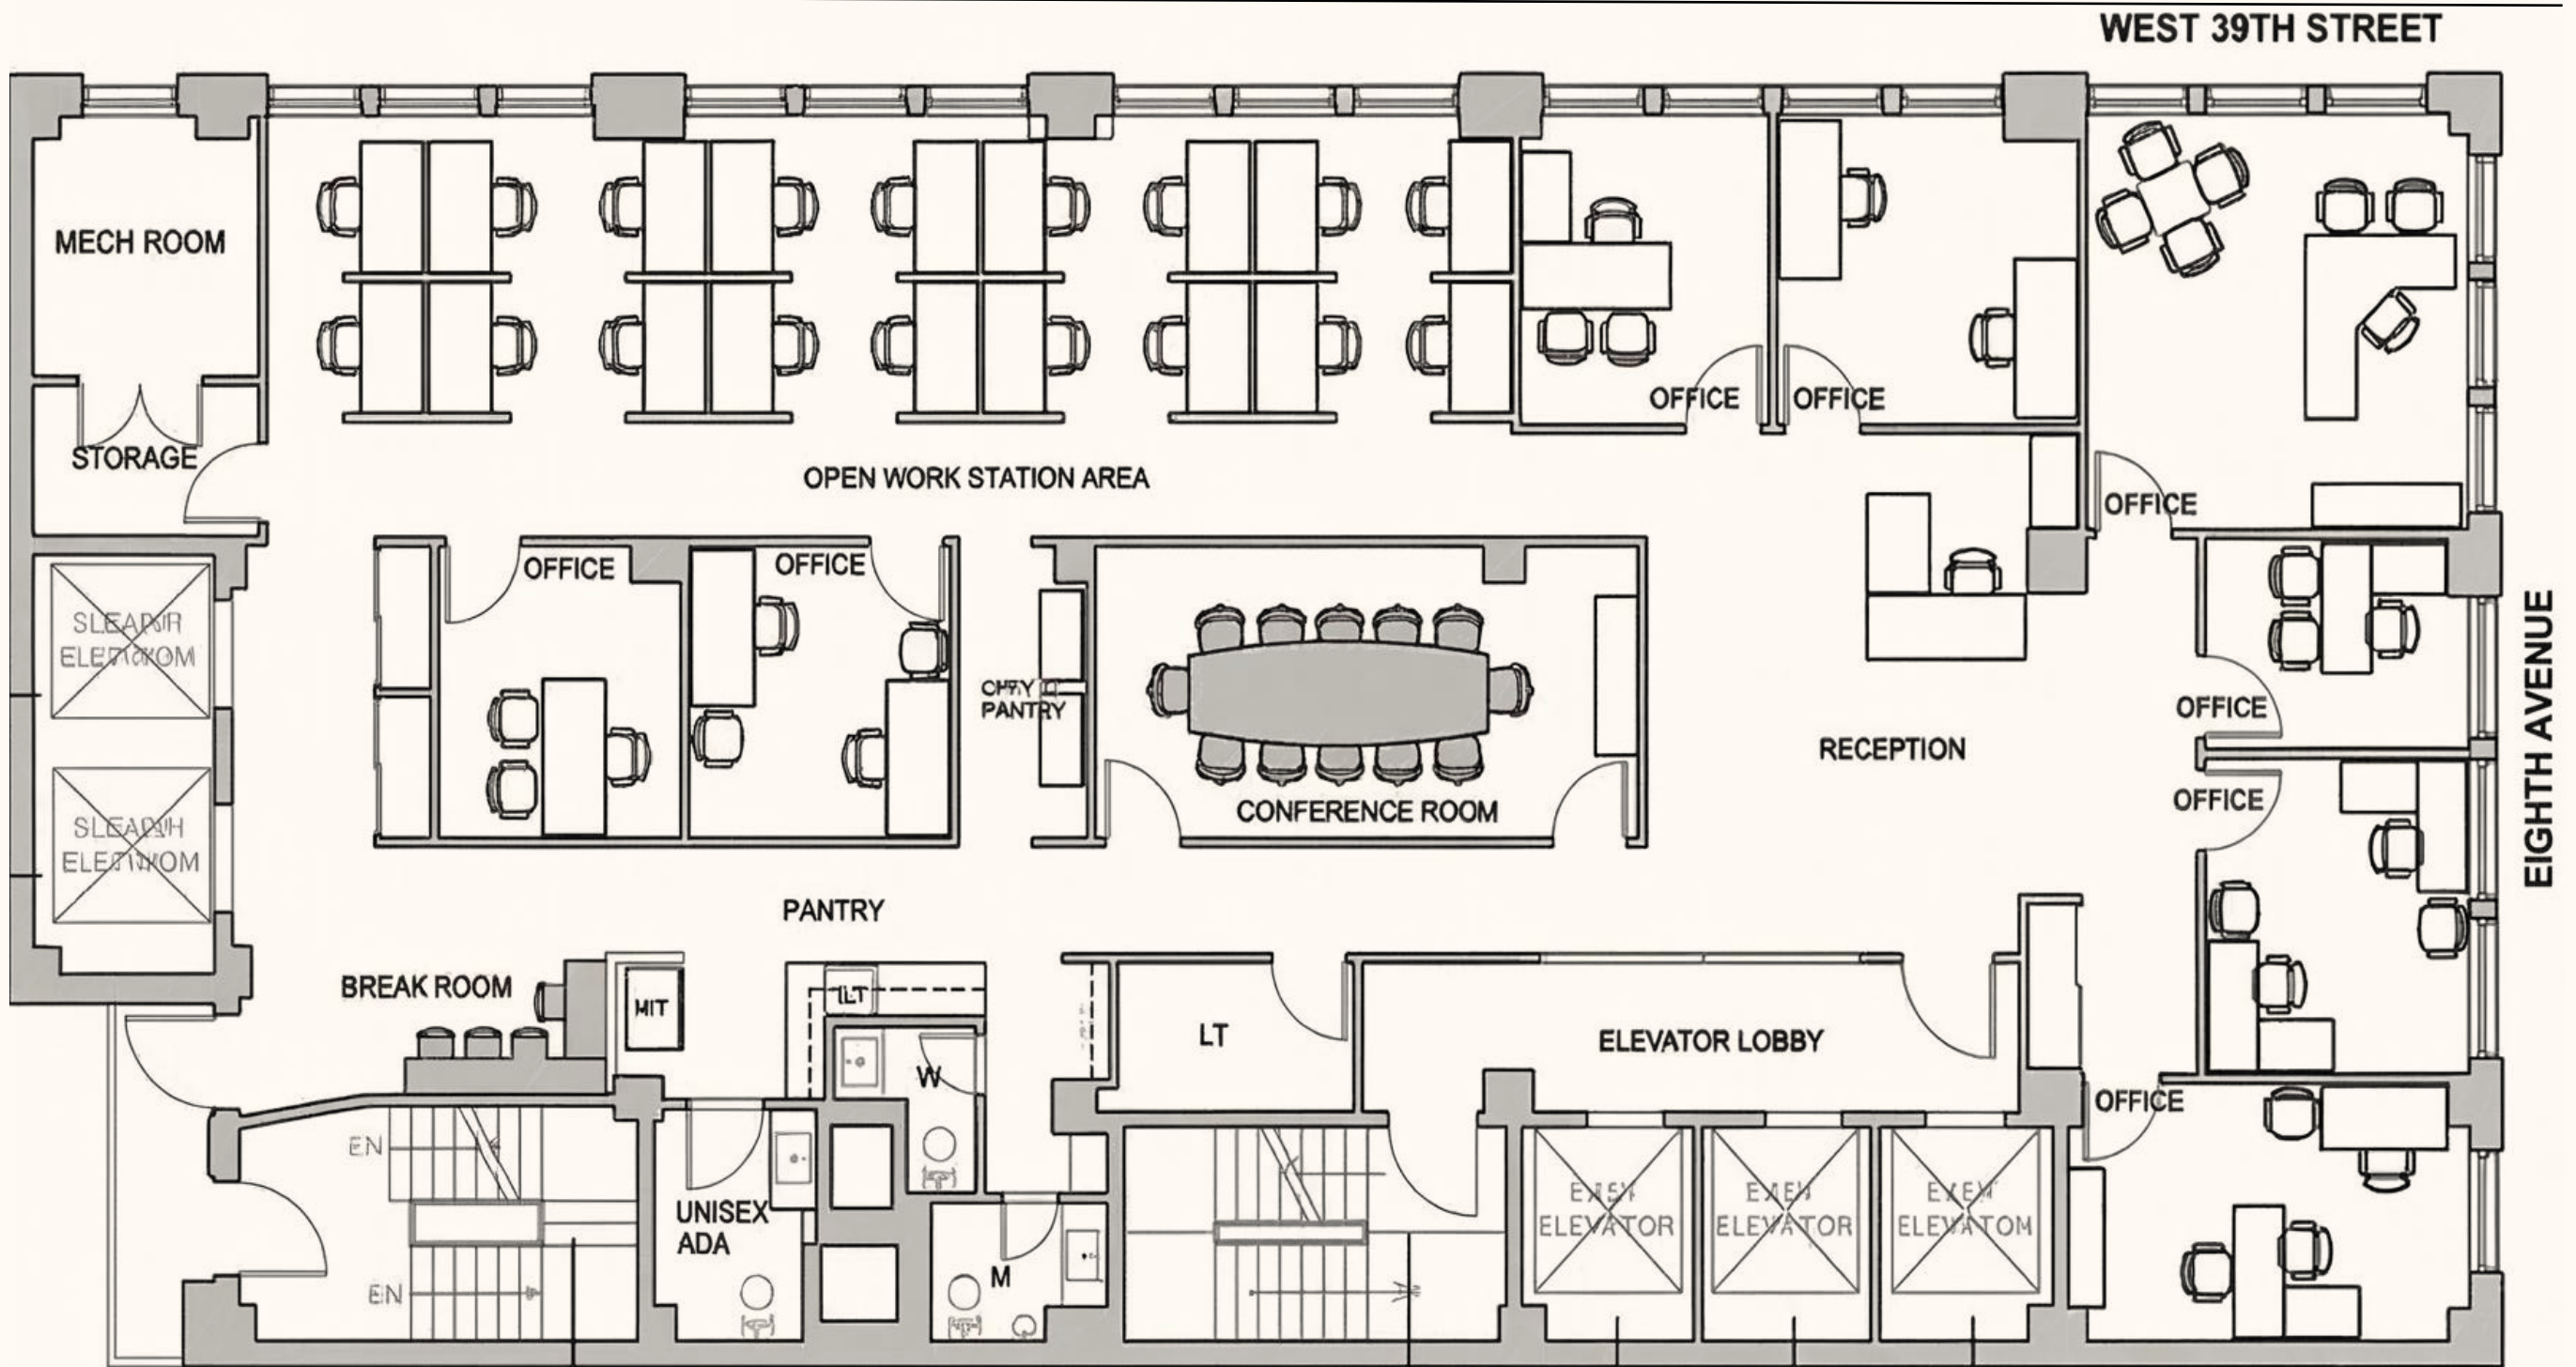

Six (6) Windowed Private Offices

18 Workstations

One (1) Conference Room

Two (2) Internal Private Offices

Wet Pantry

Break Room

TIMES SQUARE

42ND STREET

PENN STATION