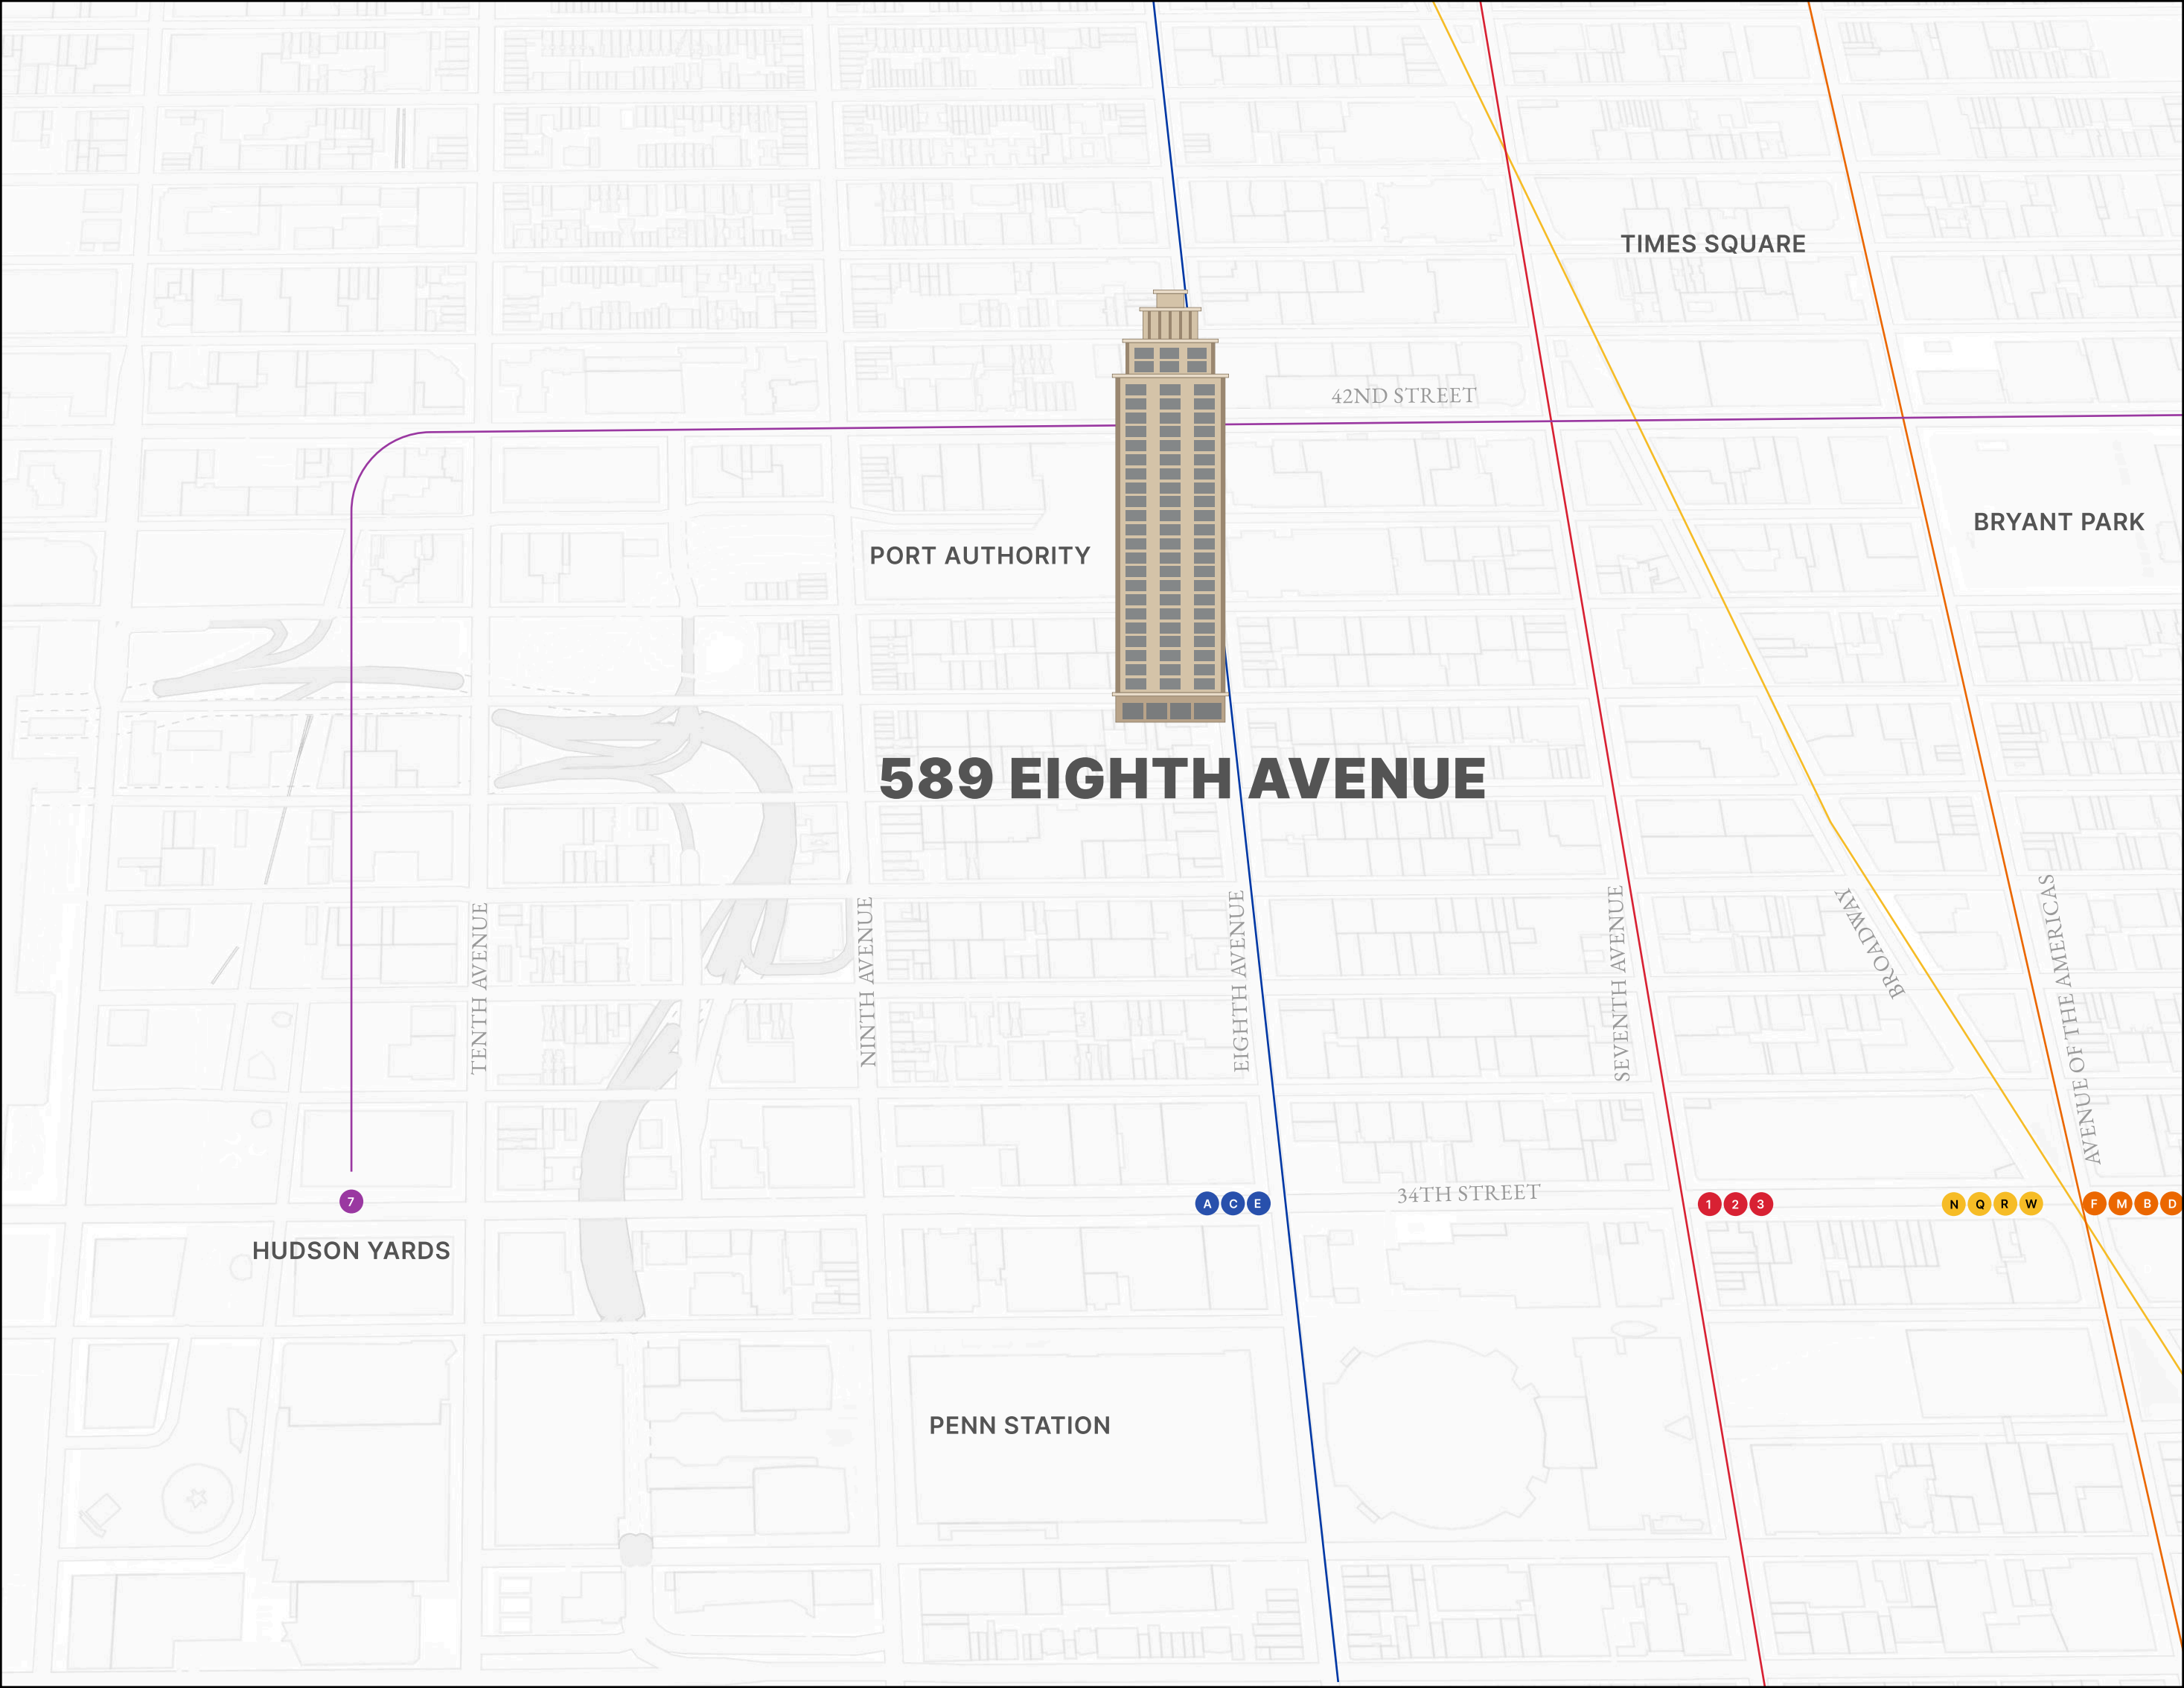

TIMES SQUARE

42ND STREET

BRYANT PARK

PORT AUTHORITY

589 EIGHTH AVENUE

TENTH AVENUE

NINTH AVENUE

EIGHTH AVENUE

SEVENTH AVENUE

BROADWAY

AVENUE OF THE AMERICAS

34TH STREET

7

HUDSON YARDS

A C E

1 2 3

N Q R W

F M B D

PENN STATION