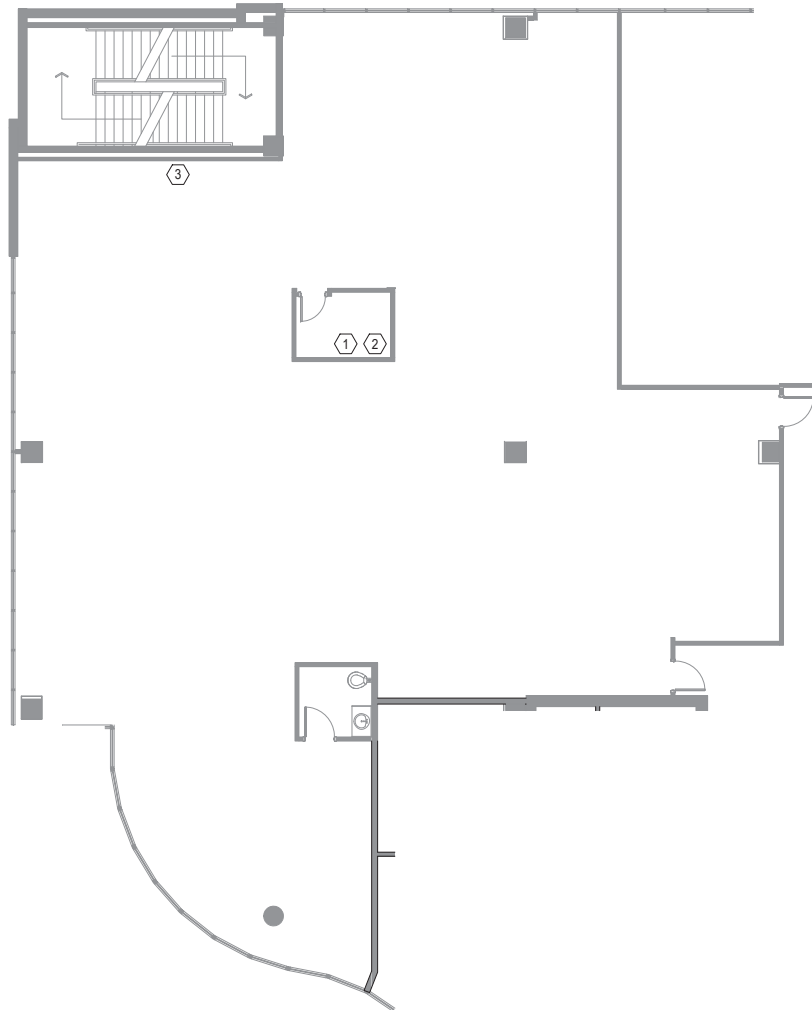

LENOX OVERLOOK

3391 Peachtree Rd NE
Atlanta, GA 30326

SUITE 105 - 5,684 RSF

KEY PLAN

Greg Frankum

404.842.6565

Greg.Frankum@transwestern.com

Matt Spickard