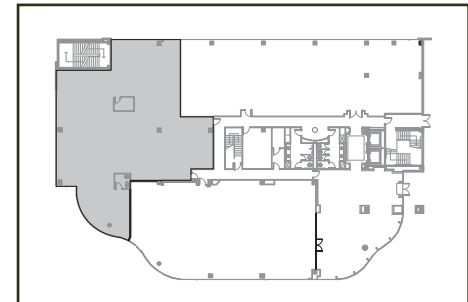

LENOX OVERLOOK

3391 Peachtree Rd NE
Atlanta, GA 30326

SUITE 105 - 5,684 RSF

KEY PLAN

Greg Frankum

404.842.6565

Greg.Frankum@transwestern.com

Matt Spickard