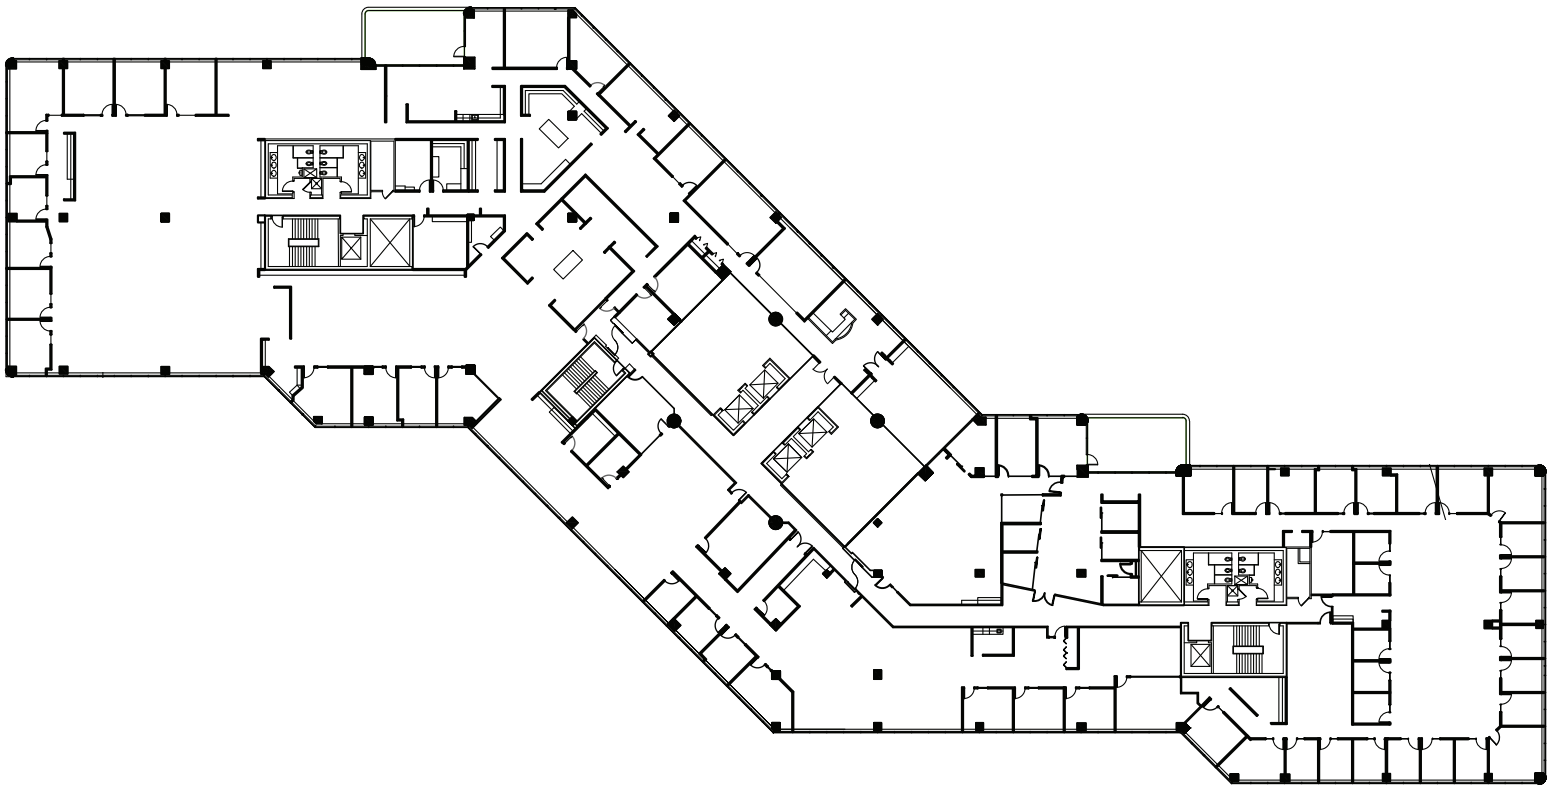

Suite 600 - 48,343 RSF

W. RYAN STOUT
Managing Director
(303) 813 6448
ryan.stout@cushwake.com

ZACHARY T. WILLIAMS
Director
(303) 813 6474
zach.williams@cushwake.com

CAITLIN I. ELLENSON
Director
(303) 312 1914
caitlin.ellenson@cushwake.com