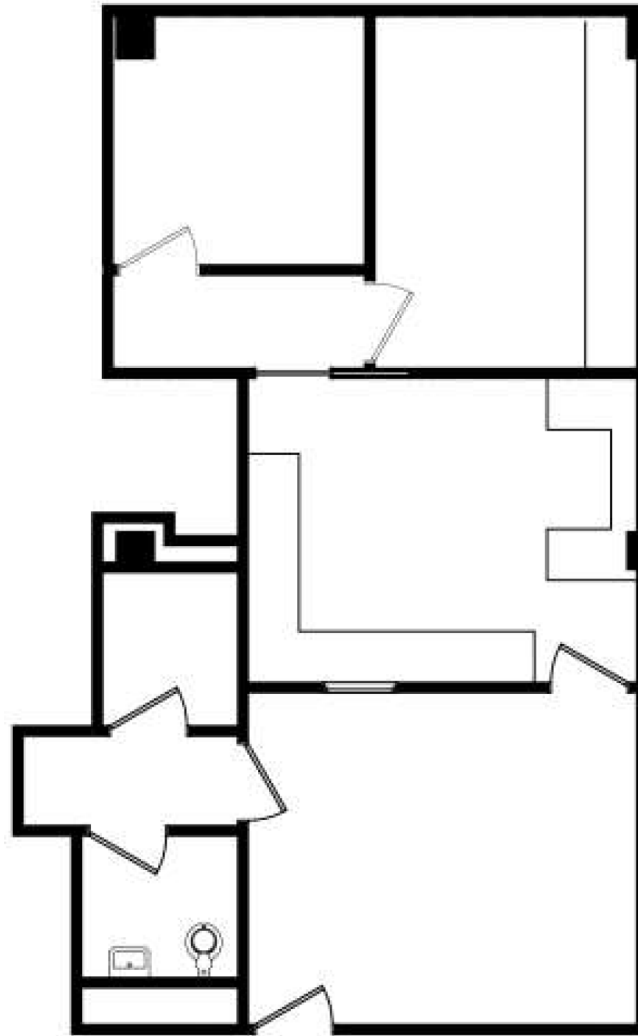

SUITE PLAN

**AUGUSTA PROFESSIONAL OFFICE
BUILDING I**

820 St. Sebastian Way
Augusta, GA 30901

Suite 2B
793 USF

For Leasing Information

Carla Cabral, Regional Leasing Director
carla.cabral@Lillibridge.com • 762.246-6095