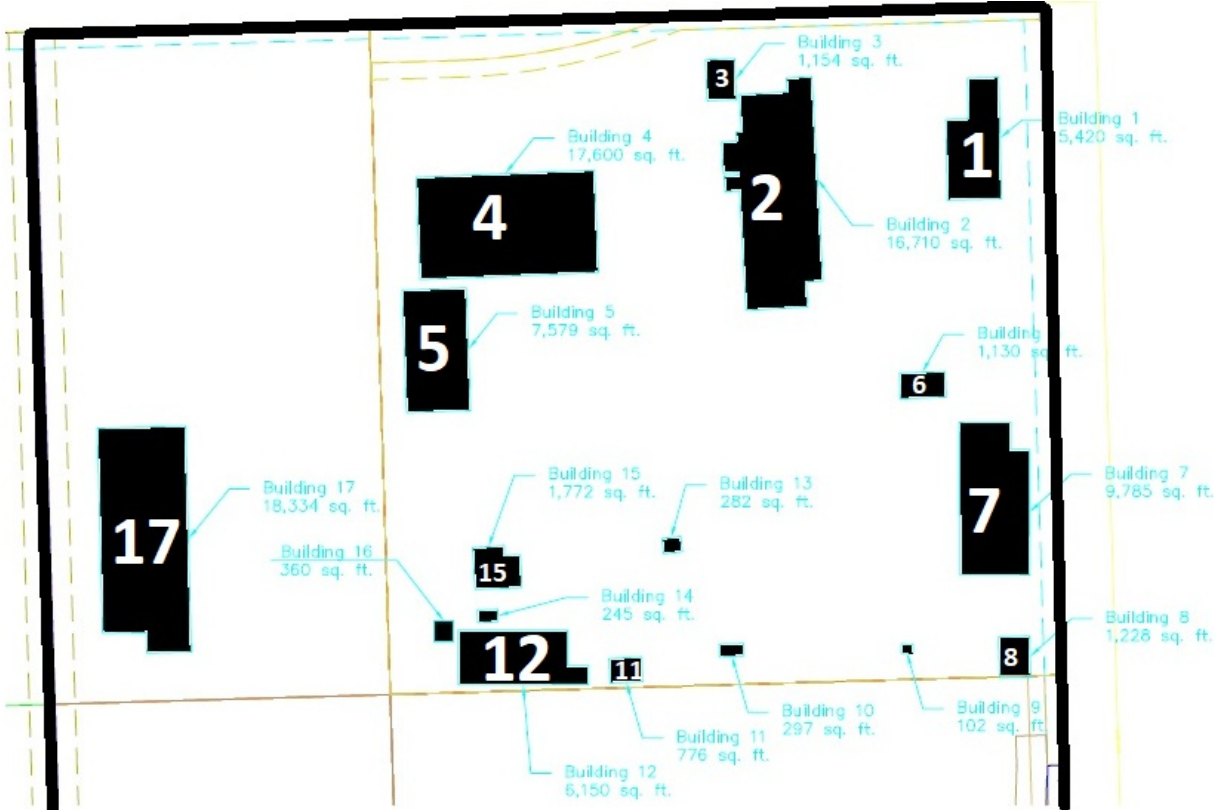

Locust Grove, OK - 9490 E Hwy 412

Building	Size
1	5,420
2	16,710
3	1,154
4	17,600
5	7,579
6	1,130
7	9,785
8	1,228
9	102
10	297
11	776
12	6,150
13	282
14	245
15	1,772
16	360
17	18,334
	88,924

For more information, please contact: