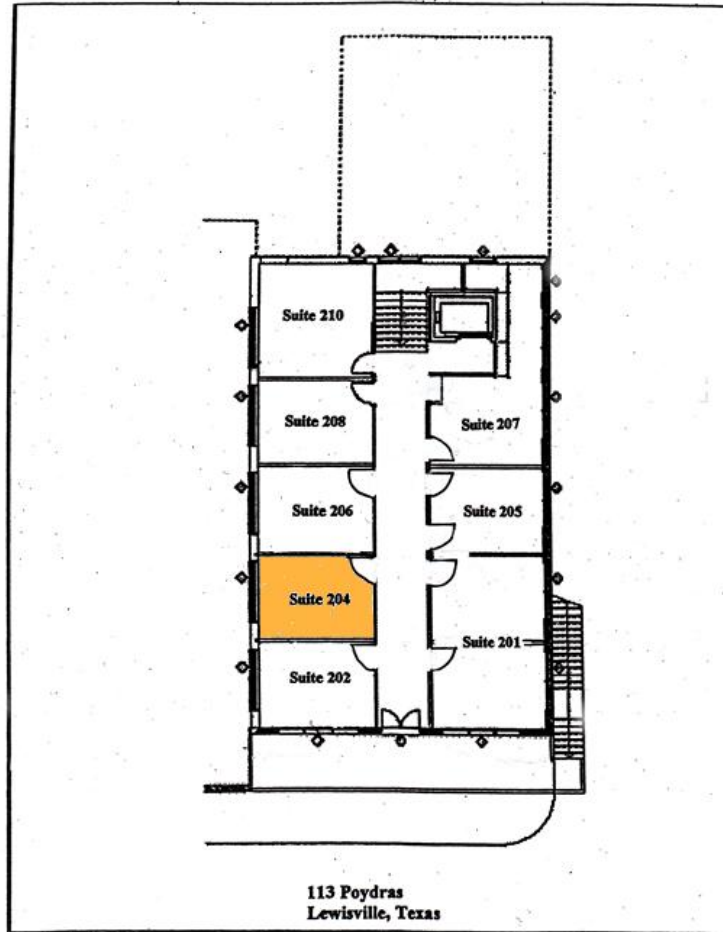

# Executive Office Space “OLD TOWN” Lewisville, TX

**Location:** 113 Poydras, Suite 204.  
2<sup>nd</sup> Floor – Elevator served!  
[Entrance off of Wayne Ferguson Plaza].

**Size:** 240 SF

**Rent:** \$550.00/month.

**FLOOR PLAN**

This information is believed to be accurate, but no representation or warranty, express or implied, as to its accuracy or completeness is made by any party. The presentation of this property is submitted subject to errors, omissions, change of price or prior sale or lease or withdrawal without notice.