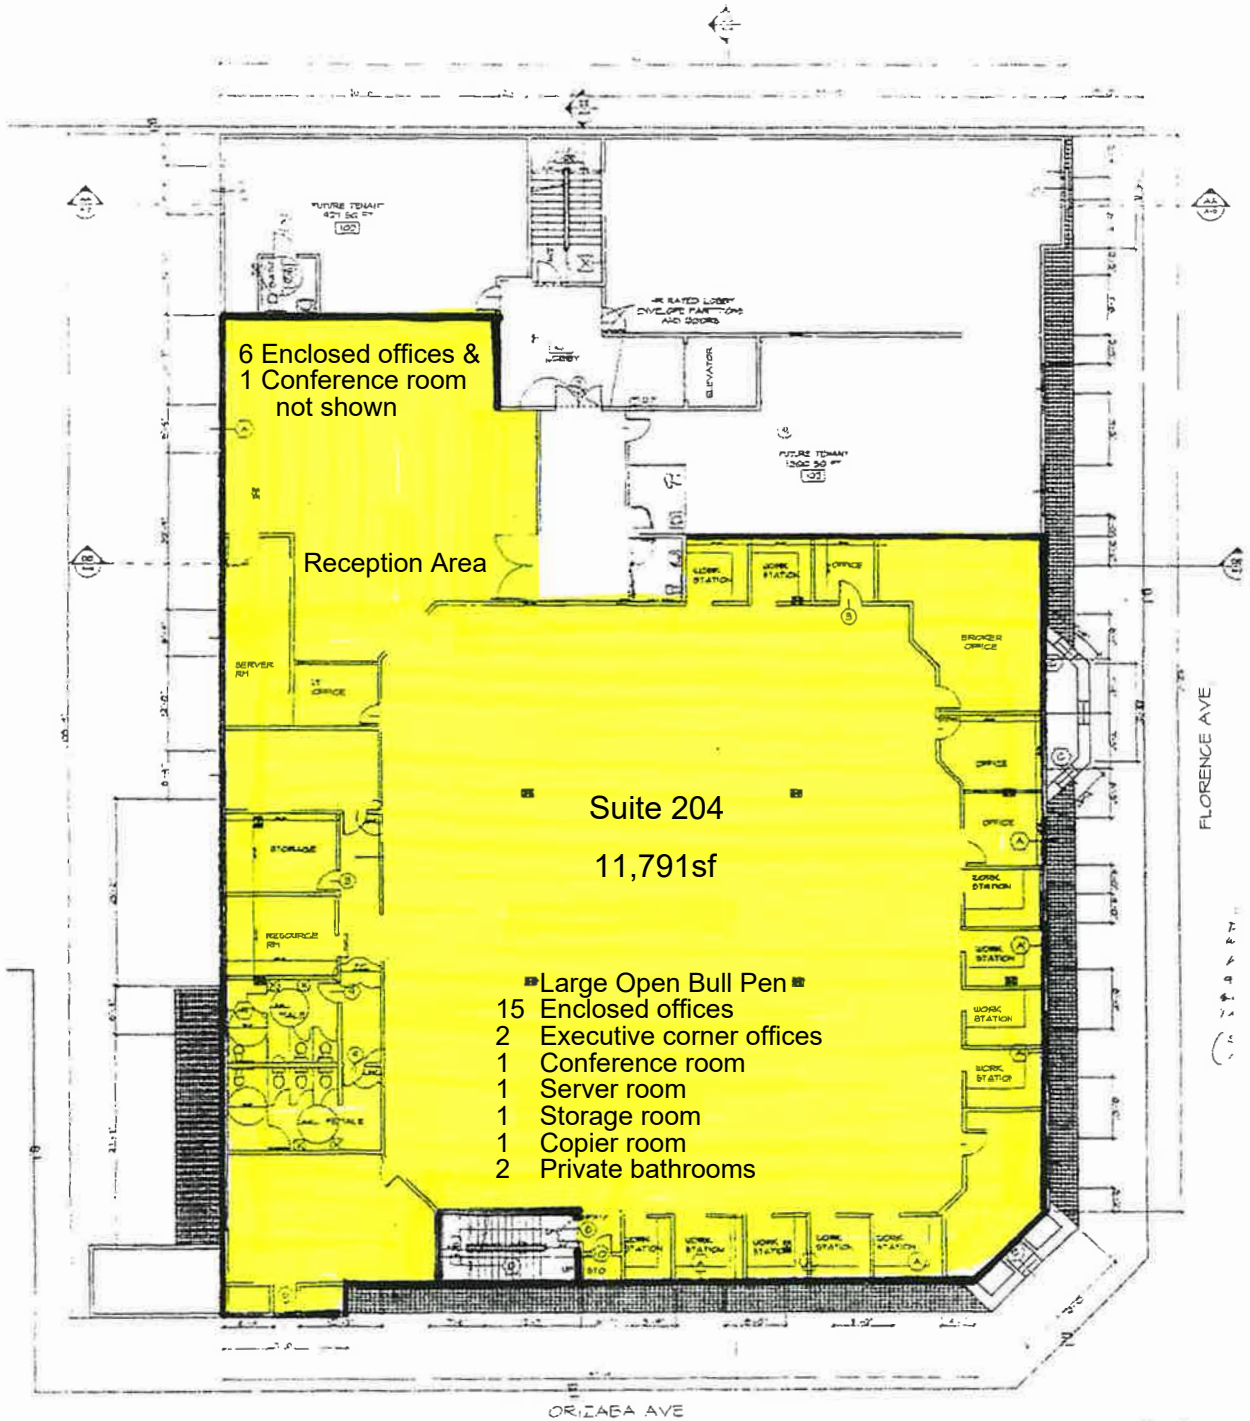

8077 Florence Ave, Downey  
Second Floor

6 Enclosed offices &  
1 Conference room  
not shown

Reception Area

Suite 204  
11,791sf

- Large Open Bull Pen ■
- 15 Enclosed offices
- 2 Executive corner offices
- 1 Conference room
- 1 Server room
- 1 Storage room
- 1 Copier room
- 2 Private bathrooms

SECOND FLOOR PLAN  
SCALE 1/8" = 1'-0"

NOTE  
T: UNDER  
SEPARA

APPROVED  
APPROVAL OF REVISIONS BY