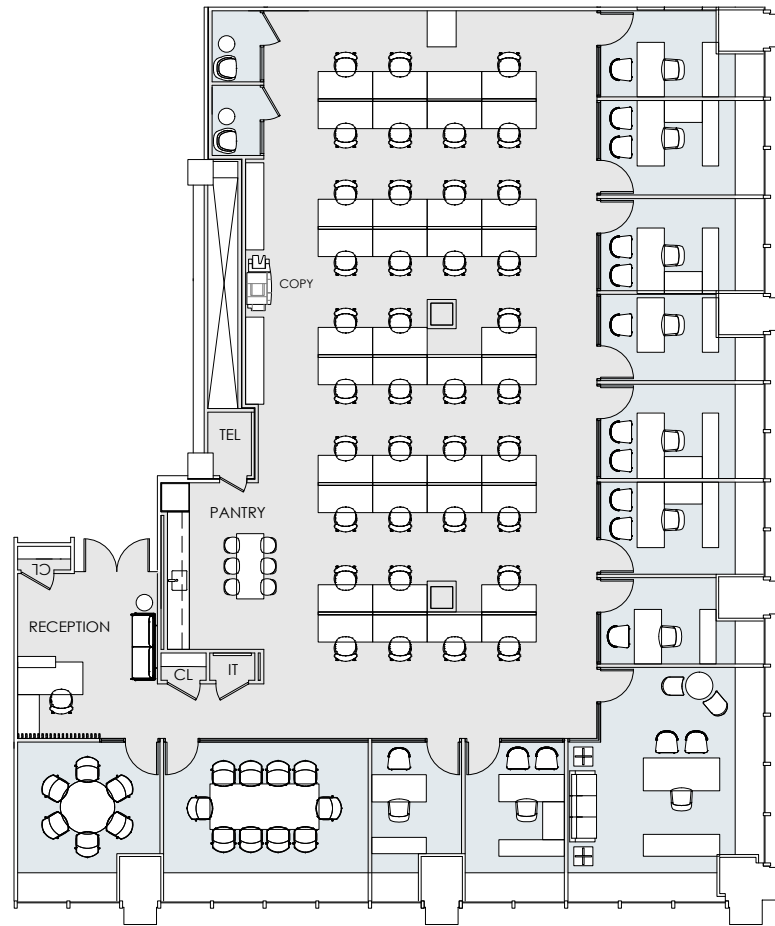

SUITE 1205 | 7,171 RSF PREBUILD WITH SAMPLE FURNITURE

TOUR THE SPACE

Office: 10 Workstation: 37 Conference Room: 2
Phone Room: 2 Pantry: 1 IT Room: 1 Reception: 1 **Total Personnel: 48**

SUITE 1205

SUITE 1205