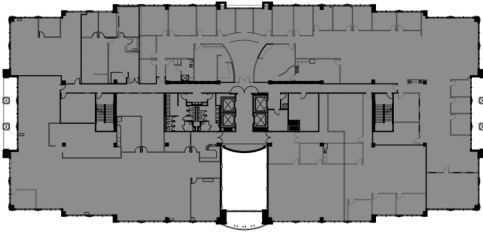

PRIMERA TOWERS

PRIMERA | 5 TOWERS

255 PRIMERA BOULEVARD

- 198,925 s.f. - Energy Star Certified
- 6 stories
- Built in 1998 - Brighthouse and Level 3 as providers
- On-site management

Suite	Size (r.s.f.)
200-264	31,181 s.f. (full floor)