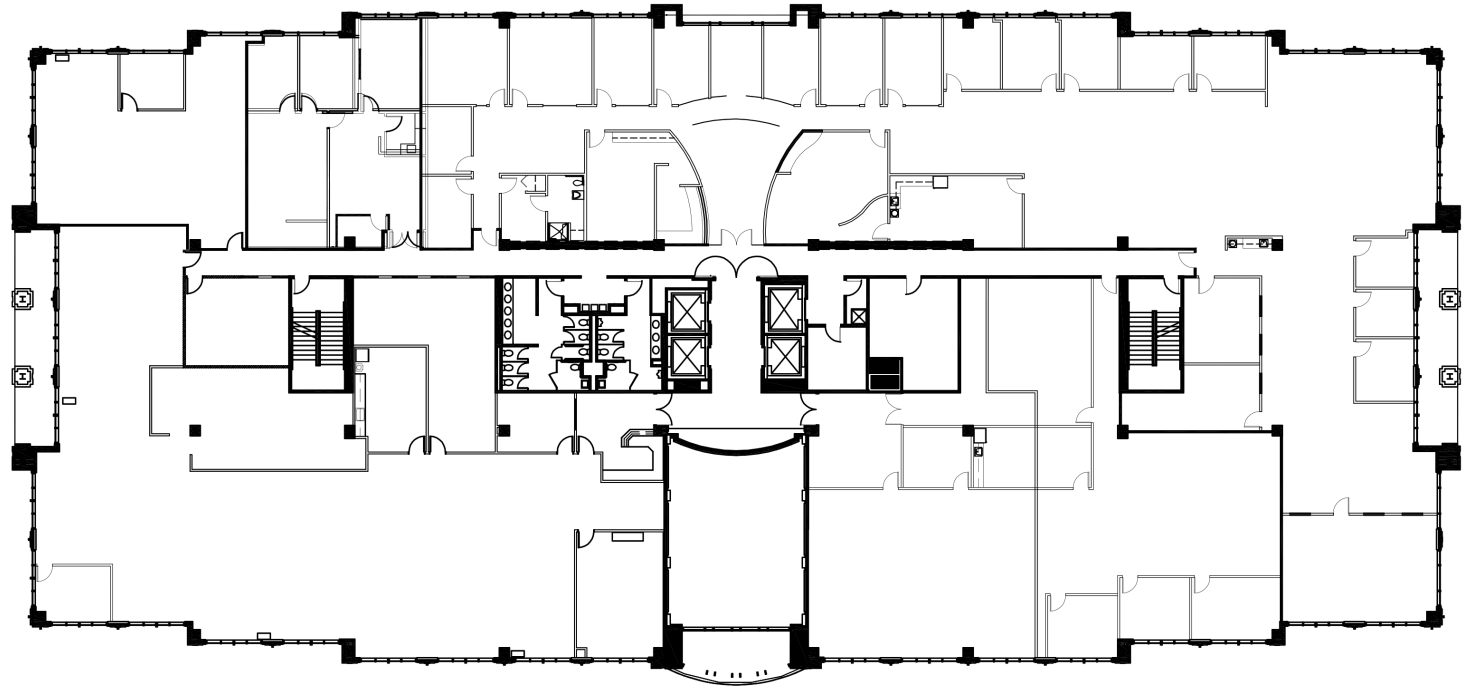

PRIMERA TOWERS

PRIMERA | 5 TOWERS

255 PRIMERA BOULEVARD

- 198,925 s.f. - Energy Star Certified
- 6 stories
- Built in 1998 - Brighthouse and Level 3 as providers
- On-site management

Suite	Size (r.s.f.)
200-264	31,181 s.f. (full floor)