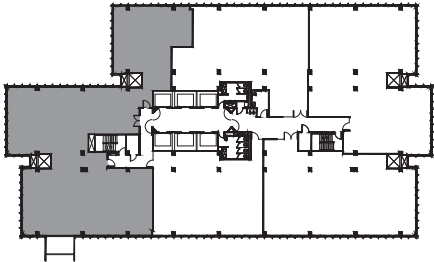

TOWER 229, SUITE 2450

2,064 RSF

KEY PLAN