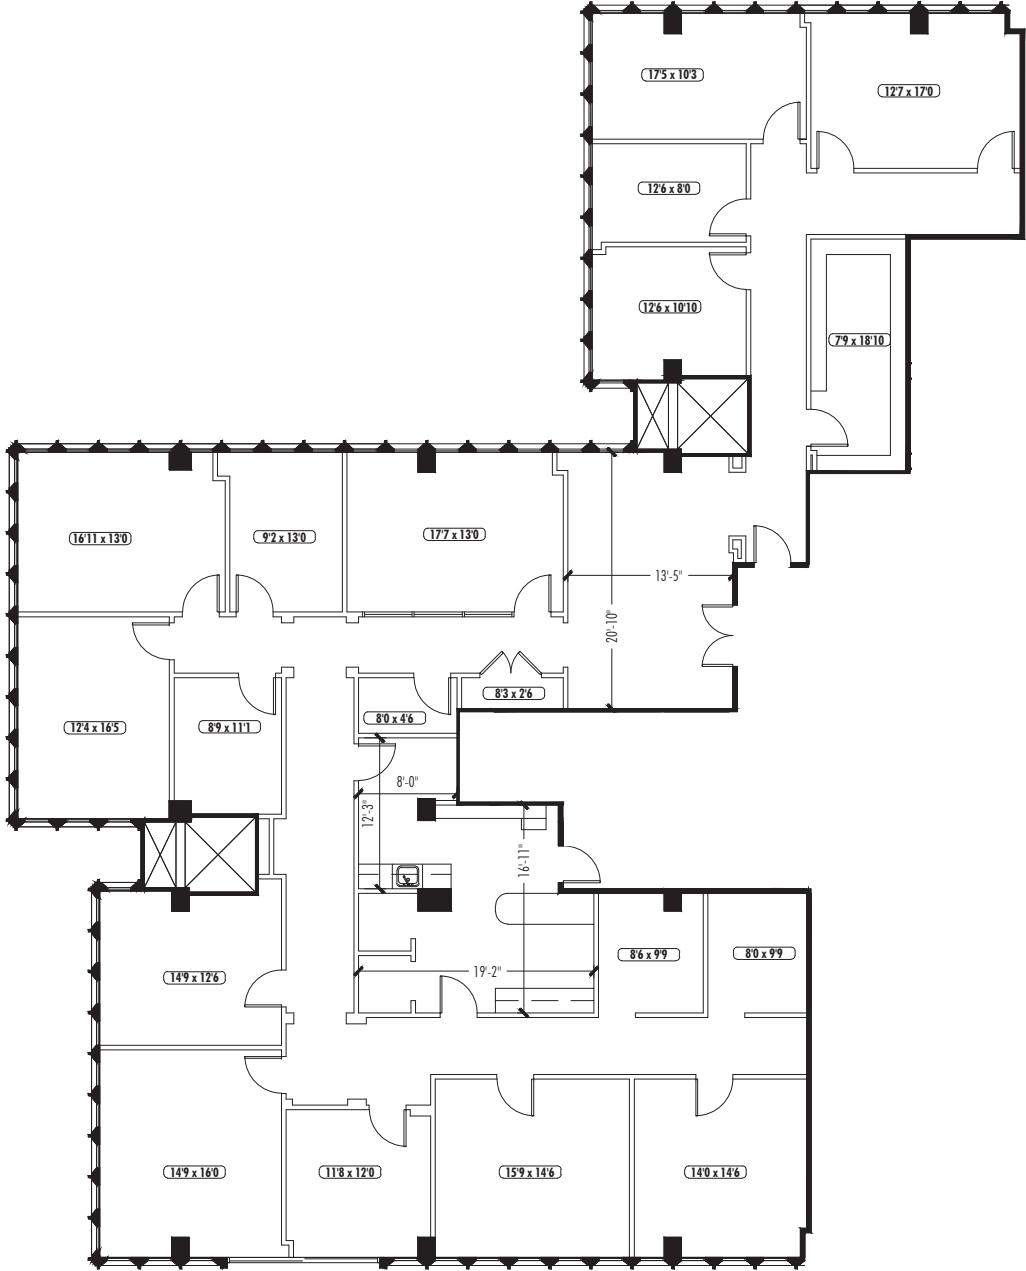

TOWER 229, SUITE 2450

2,064 RSF

KEY PLAN