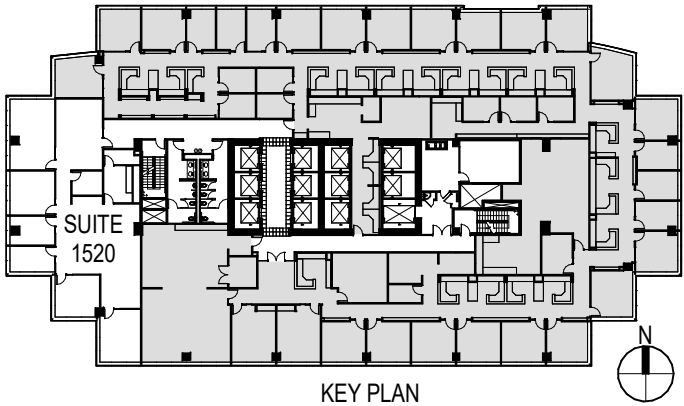

CITYSCAPE

JOHN BROWNLEE
jbrownlee@reddevelopment.com
972.672.8560

JEFF MOLOZNIK
jmoloznik@reddevelopment.com
480.556.7735

SUITE 1520
3,824 RSF