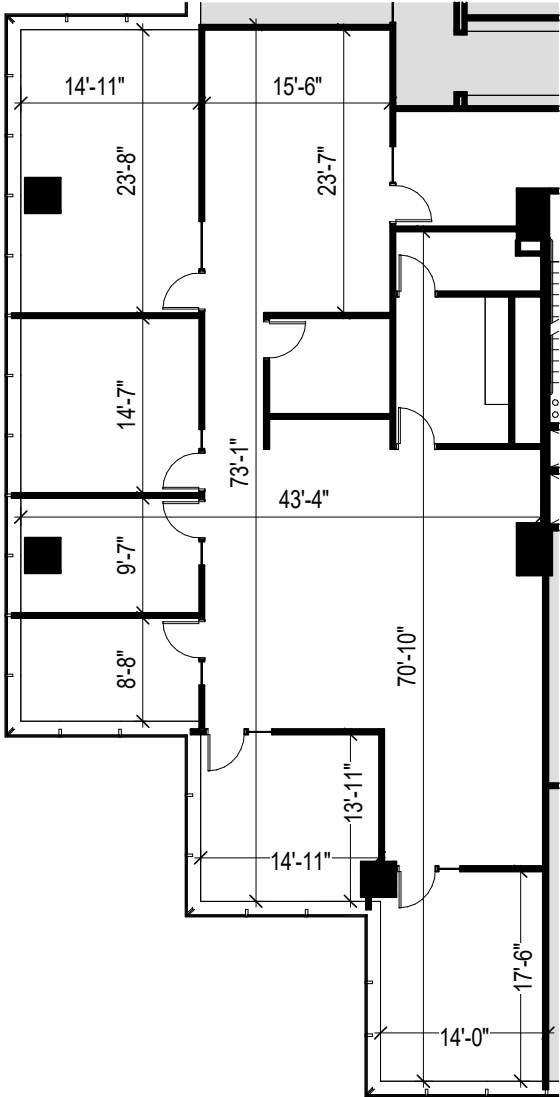

CITYSCAPE

JOHN BROWNLEE
jbrownlee@reddevelopment.com
972.672.8560

JEFF MOLOZNIK
jmoloznik@reddevelopment.com
480.556.7735

SUITE 1520
3,824 RSF