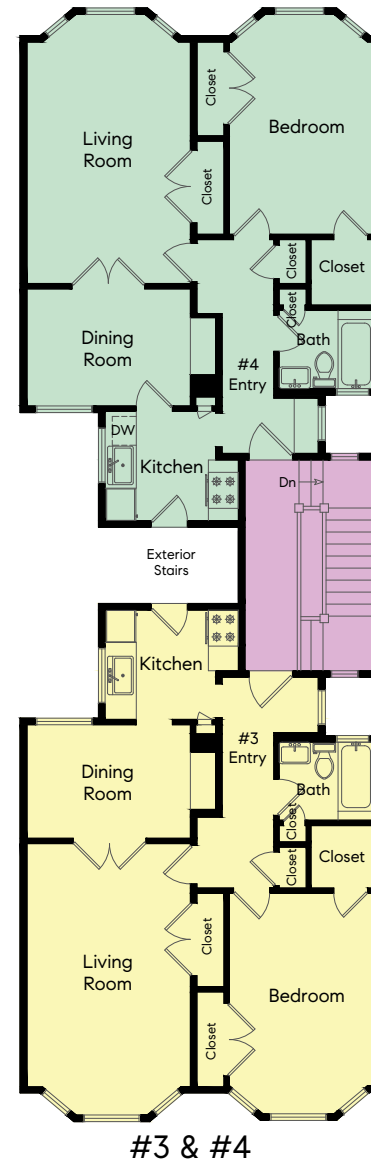

1133 Webster Street

San Francisco, CA

Note: Square footage derived per the exterior face of all boundary walls.
 Note: Square footage data represents an estimate and has been derived simply for the marketing-style floor plans developed by Open House Drafting.

#1	775 Sq Ft
#2	775 Sq Ft
#3	775 Sq Ft
#4	775 Sq Ft
Garage	1,260 Sq Ft
Interior Common Area	495 Sq Ft