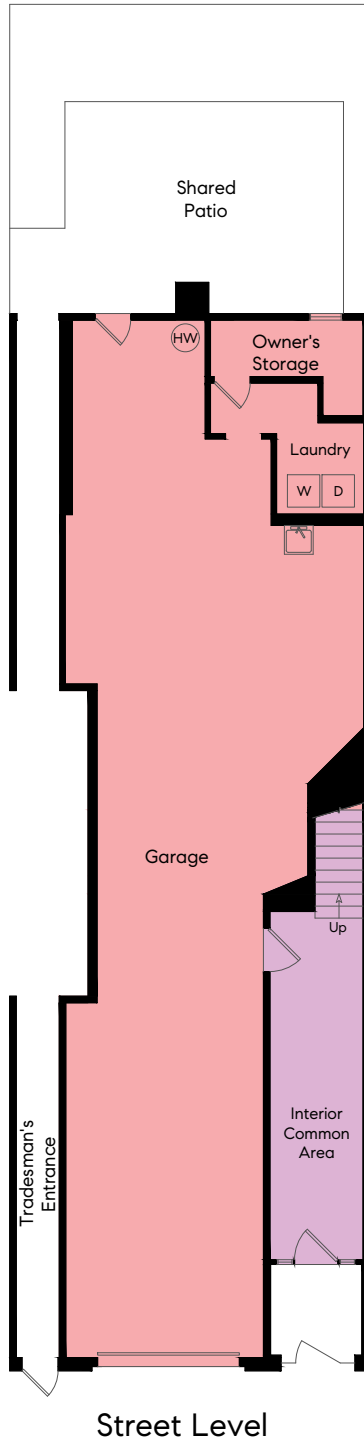

1133 Webster Street

San Francisco, CA

Note: Square footage derived per the exterior face of all boundary walls.
 Note: Square footage data represents an estimate and has been derived simply for the marketing-style floor plans developed by Open House Drafting.

#1	775 Sq Ft
#2	775 Sq Ft
#3	775 Sq Ft
#4	775 Sq Ft
Garage	1,260 Sq Ft
Interior Common Area	495 Sq Ft