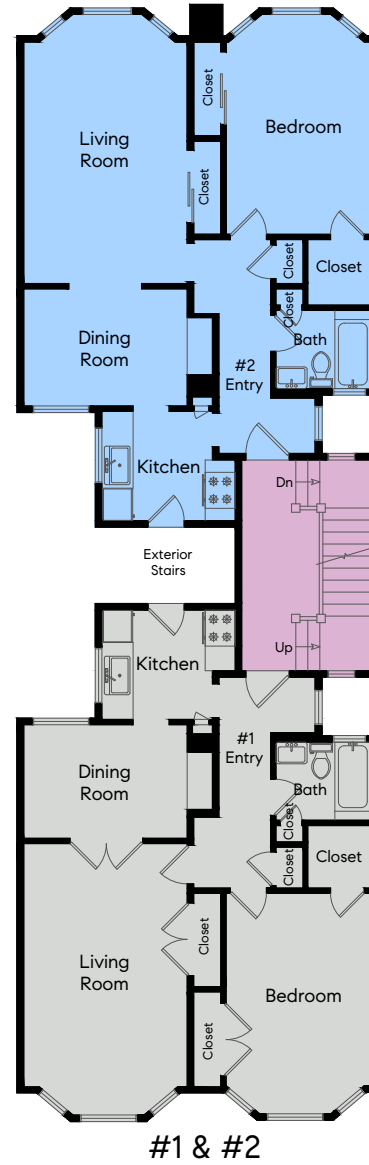

1133 Webster Street

San Francisco, CA

Note: Square footage derived per the exterior face of all boundary walls.
 Note: Square footage data represents an estimate and has been derived simply for the marketing-style floor plans developed by Open House Drafting.

#1	775 Sq Ft
#2	775 Sq Ft
#3	775 Sq Ft
#4	775 Sq Ft
Garage	1,260 Sq Ft
Interior Common Area	495 Sq Ft