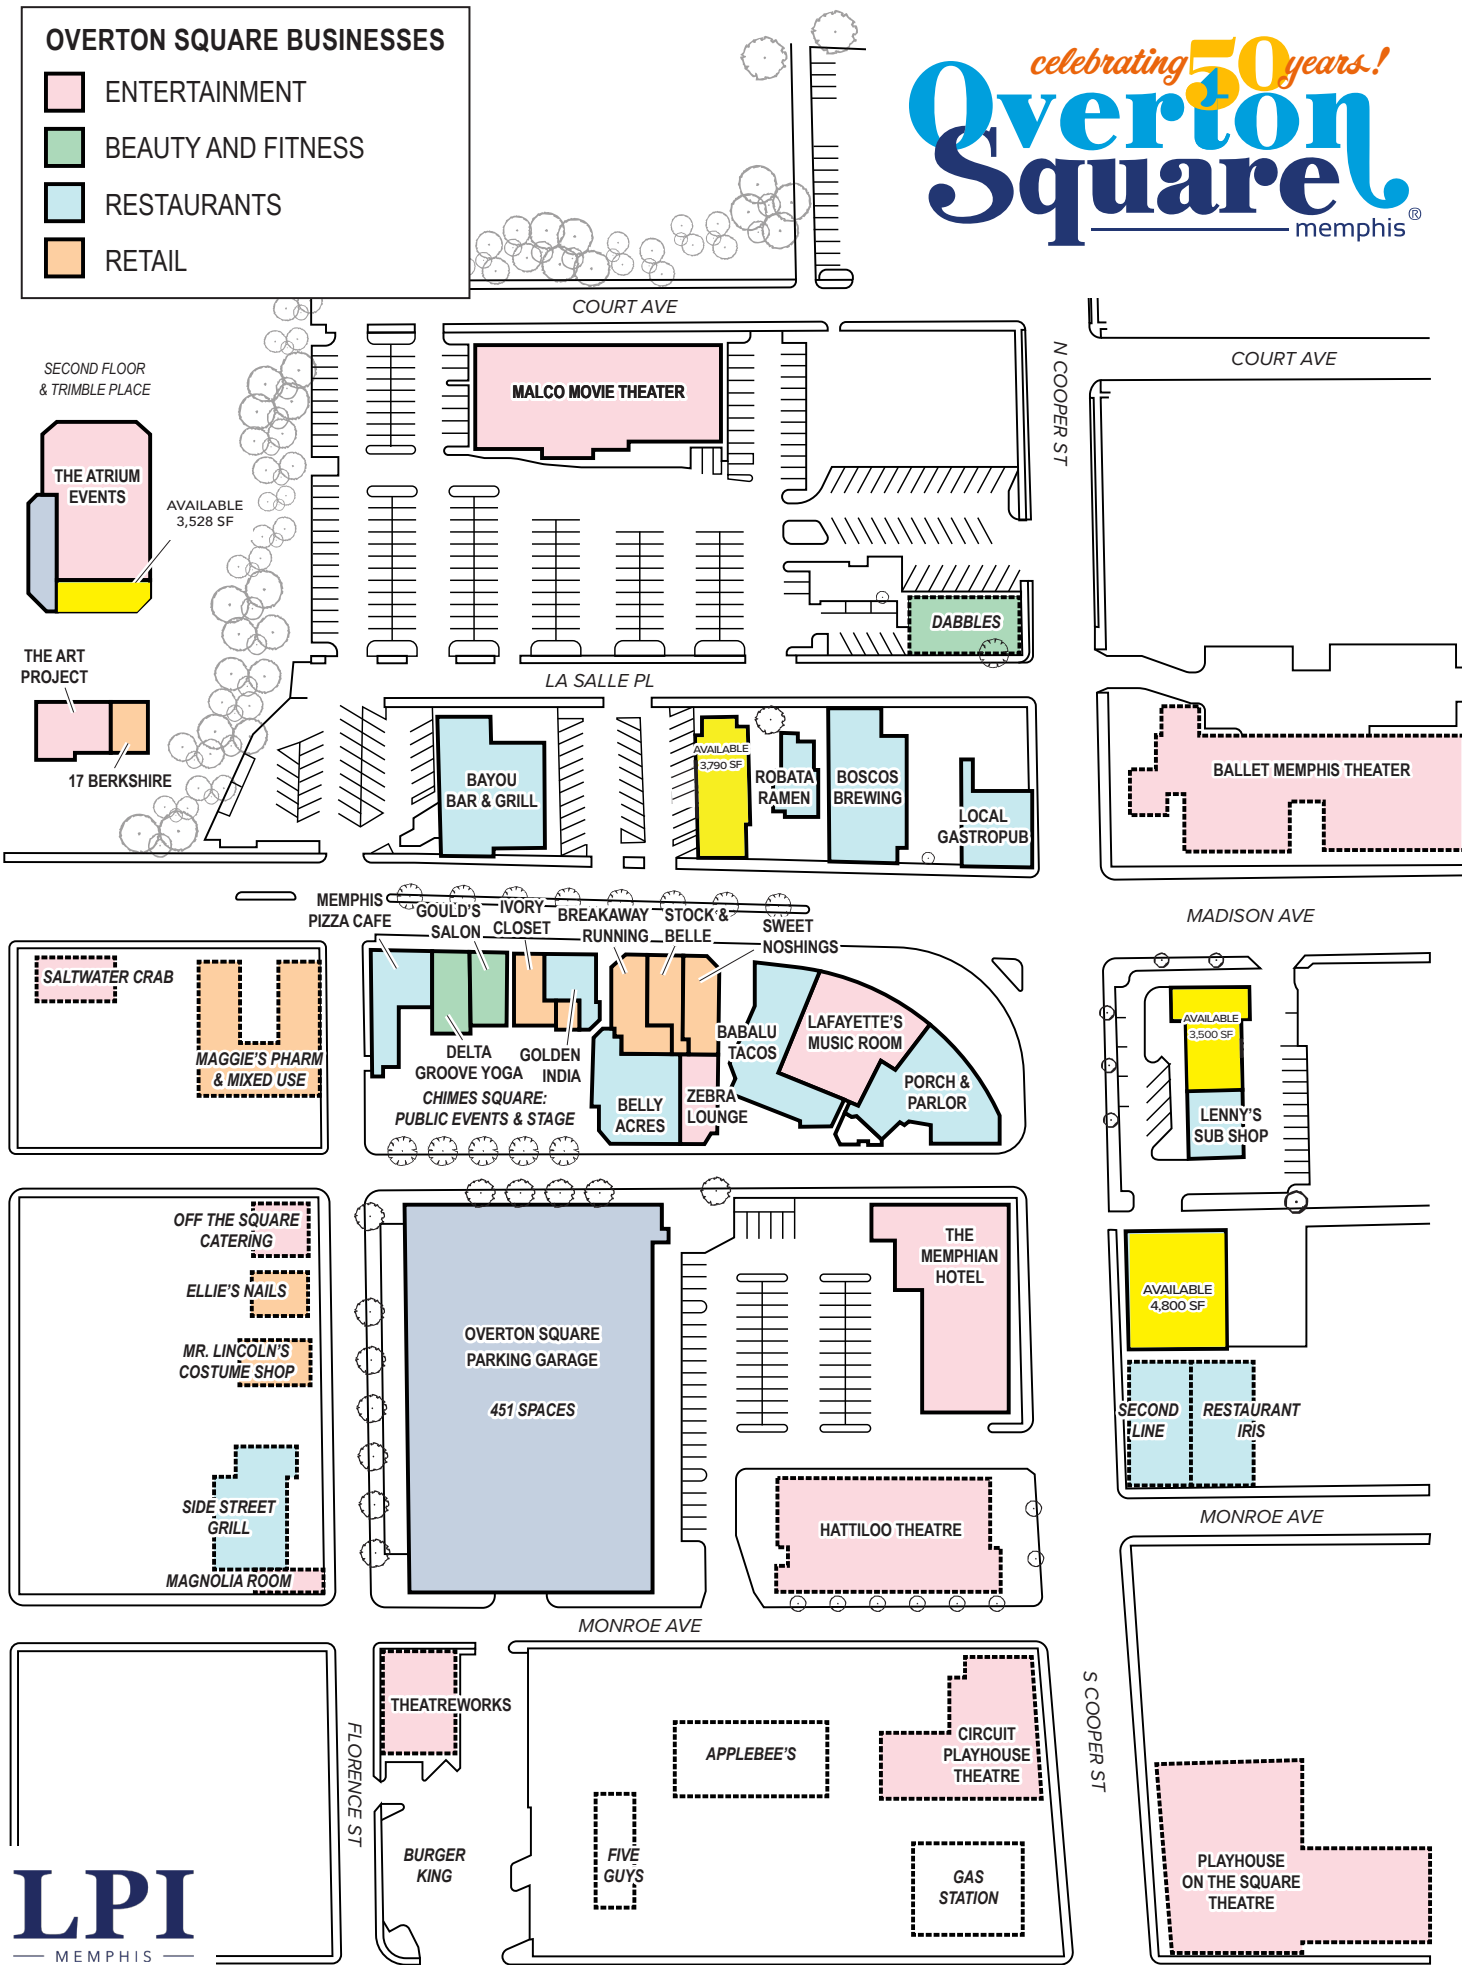

# OVERTON SQUARE

2105 Madison Avenue, Suites 204, 205, & 206  
Memphis, TN 38104

3,528  
SF

MONTHLY RENT  
NEGOTIABLE

- Prime space in the premiere theater, arts and entertainment district with newly constructed Boutique Marriott Memphian Hotel
- Located in the heart of Overton Square, one of Memphis' Top Ten Tourist Attractions with 1.2M+ annual visitors

LEARN MORE AT  
[LPIMemphis.com](http://LPIMemphis.com)

CONTACT

Info@LPIMemphis.com  
901-761-3333

**OVERTON SQUARE BUSINESSES**

- ENTERTAINMENT
- BEAUTY AND FITNESS
- RESTAURANTS
- RETAIL

TREMBLE PLACE  
EXISTING FLOOR PLAN