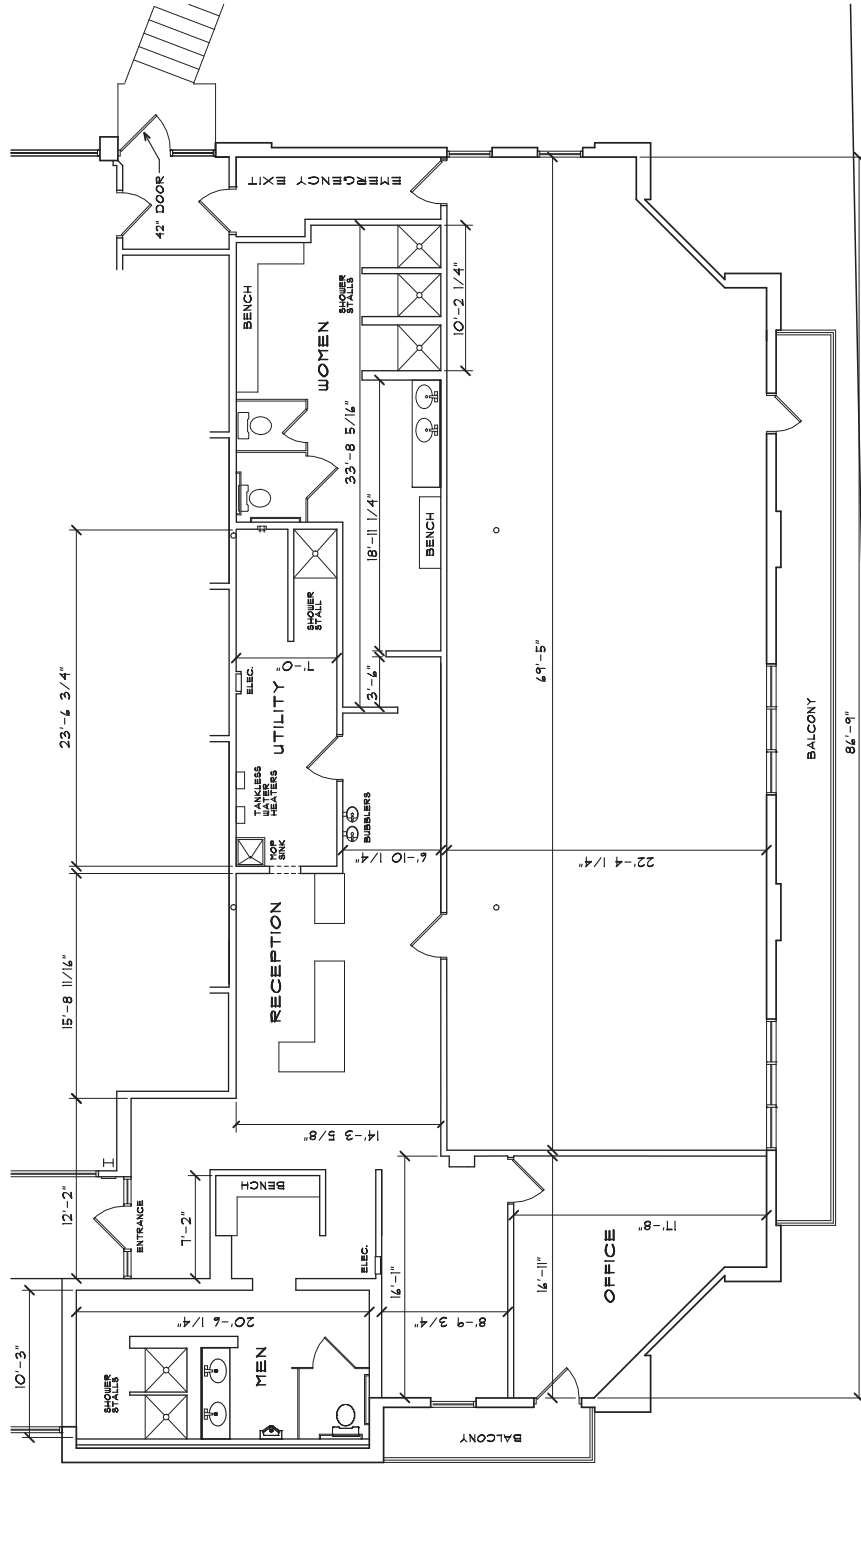

# OVERTON SQUARE

2105 Madison Avenue, Suites 204, 205, & 206  
Memphis, TN 38104

3,528  
SF

MONTHLY RENT  
NEGOTIABLE

- Prime space in the premiere theater, arts and entertainment district with newly constructed Boutique Marriott Memphian Hotel
- Located in the heart of Overton Square, one of Memphis' Top Ten Tourist Attractions with 1.2M+ annual visitors

LEARN MORE AT  
[LPIMemphis.com](http://LPIMemphis.com)

CONTACT

Info@LPIMemphis.com  
901-761-3333

**OVERTON SQUARE BUSINESSES**

- ENTERTAINMENT
- BEAUTY AND FITNESS
- RESTAURANTS
- RETAIL

TREMBLE PLACE  
EXISTING FLOOR PLAN