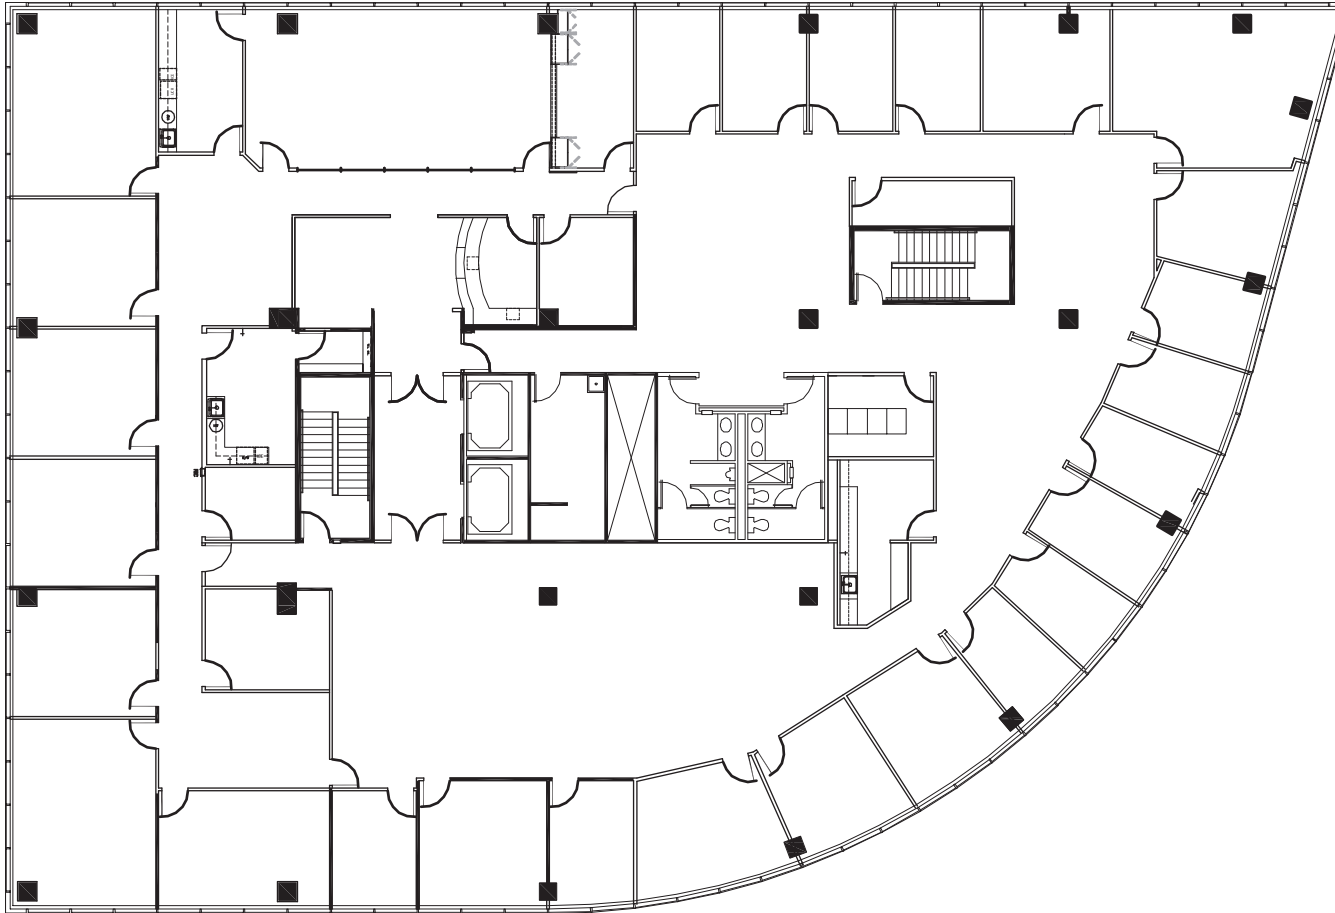

PARKWAY TOWER

SUITE 400 | 13,864 SF

8445 Freeport Parkway | Irving, Texas 75063

CONTACTS

JOHN DICKENSON

972.421.1971

jdickenson@holtlunsford.com

TRAVIS VIVIAN