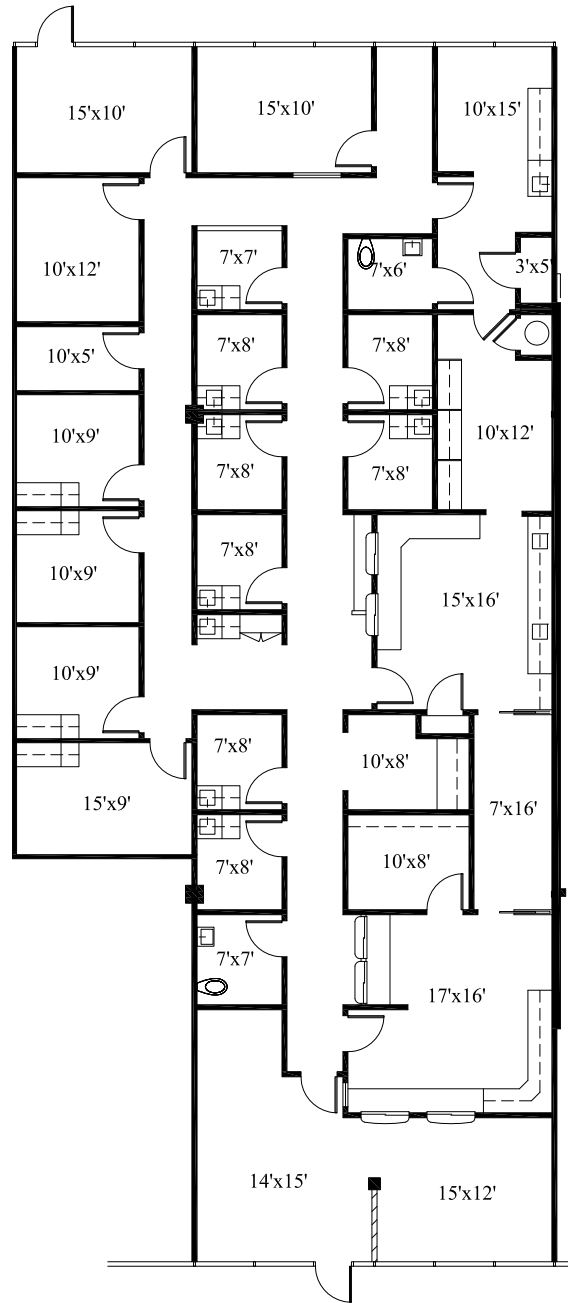

# 121 SOUTH BUSINESS CENTER

3801 William D. Tate - Grapevine, Texas

SUITE 200  
4,081 RSF

(Previously Cook  
Children's Pediatrics)

1ST FLOOR

Scale: 1/16"=1'-0"

All dimensions and square footages are approximate.