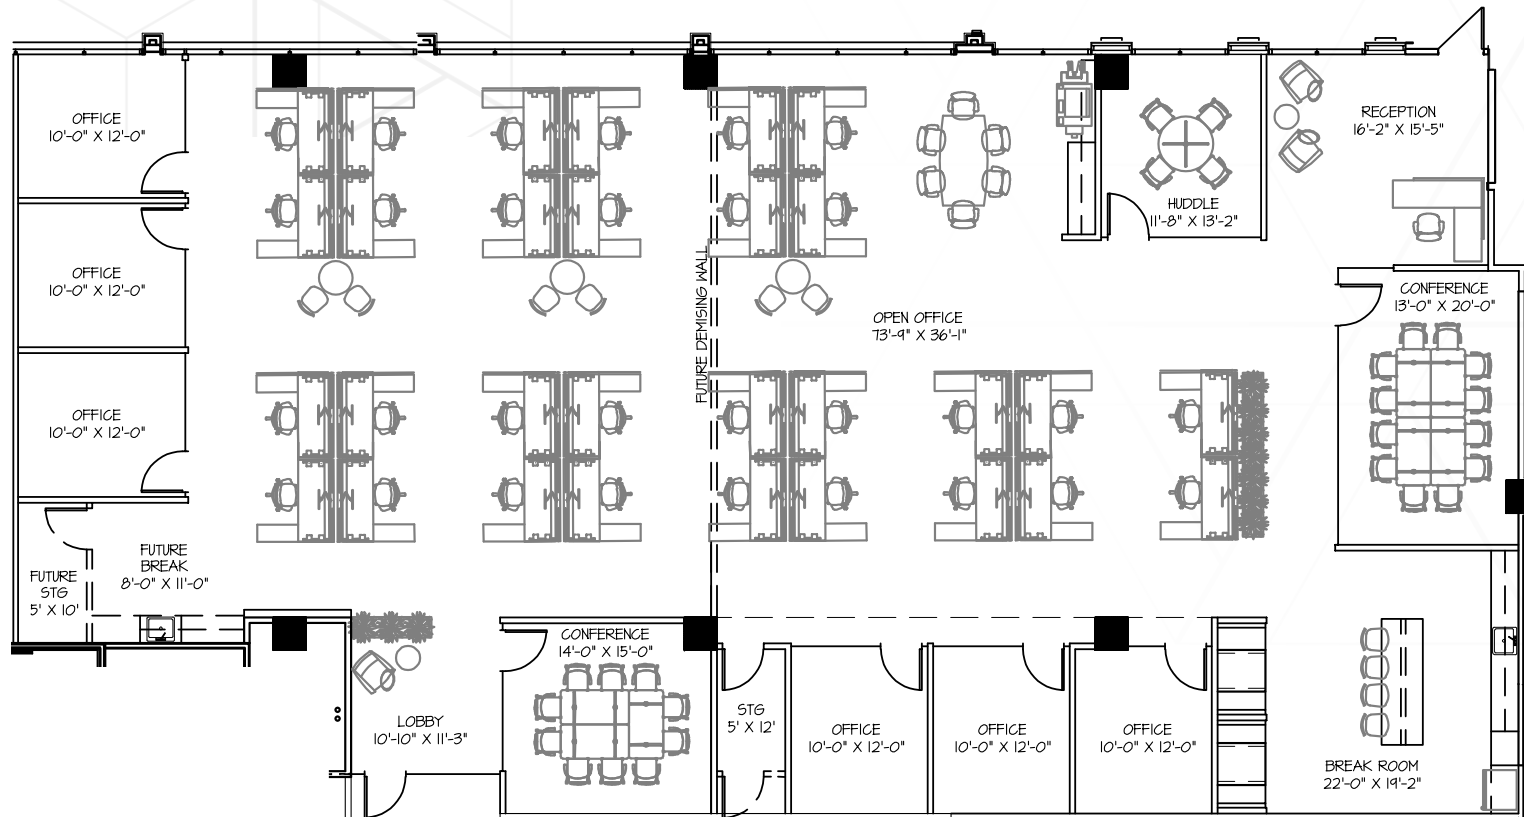

Pima Northgate

14000 N Pima Road Scottsdale, AZ

3RD FLOOR SUITE 6A+6B | ±6,559 RSF

TIM WHITTEMORE

Senior Director

+1 602 229 5931

tim.whittemore@cushwake.com

PATRICK SCHRIMSHER