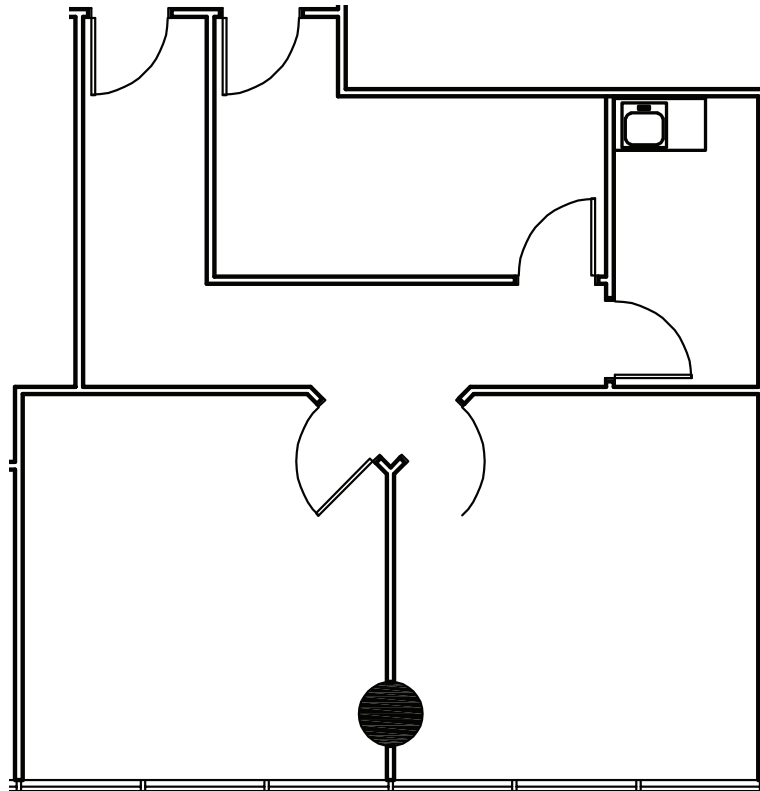

SUITE 1240

903 SF

950 S CHERRY STREET, DENVER, CO

Contact:

CAITLIN ELLENSON
303.312.1914
Caitlin.Ellenson@cushwake.com