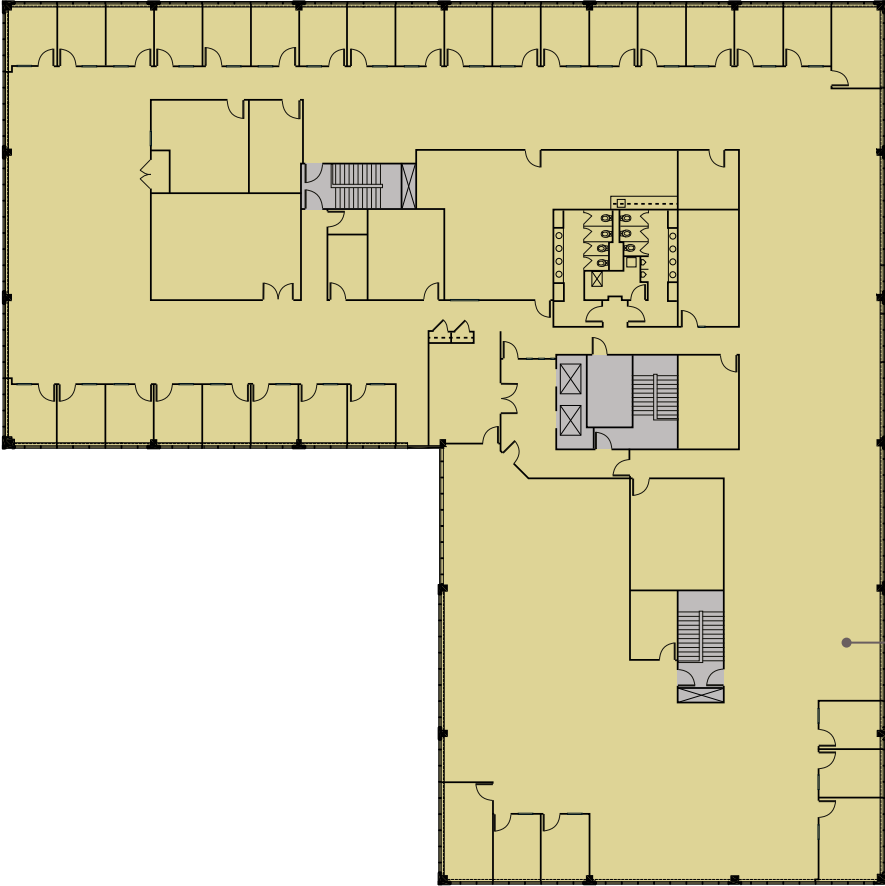

CHESTERBROOK

Suite 300
26,540 SF

640

LEE RD

Third Floor Availabilities

JLL | Jones Lang LaSalle Brokerage, Inc.
550 Swedesford Road, Suite 260
Wayne, PA 19087

Doug Newbert
610.249.2273
doug.newbert@jll.com

Mike MacCroy
610.249.2270
mike.maccroy@jll.com